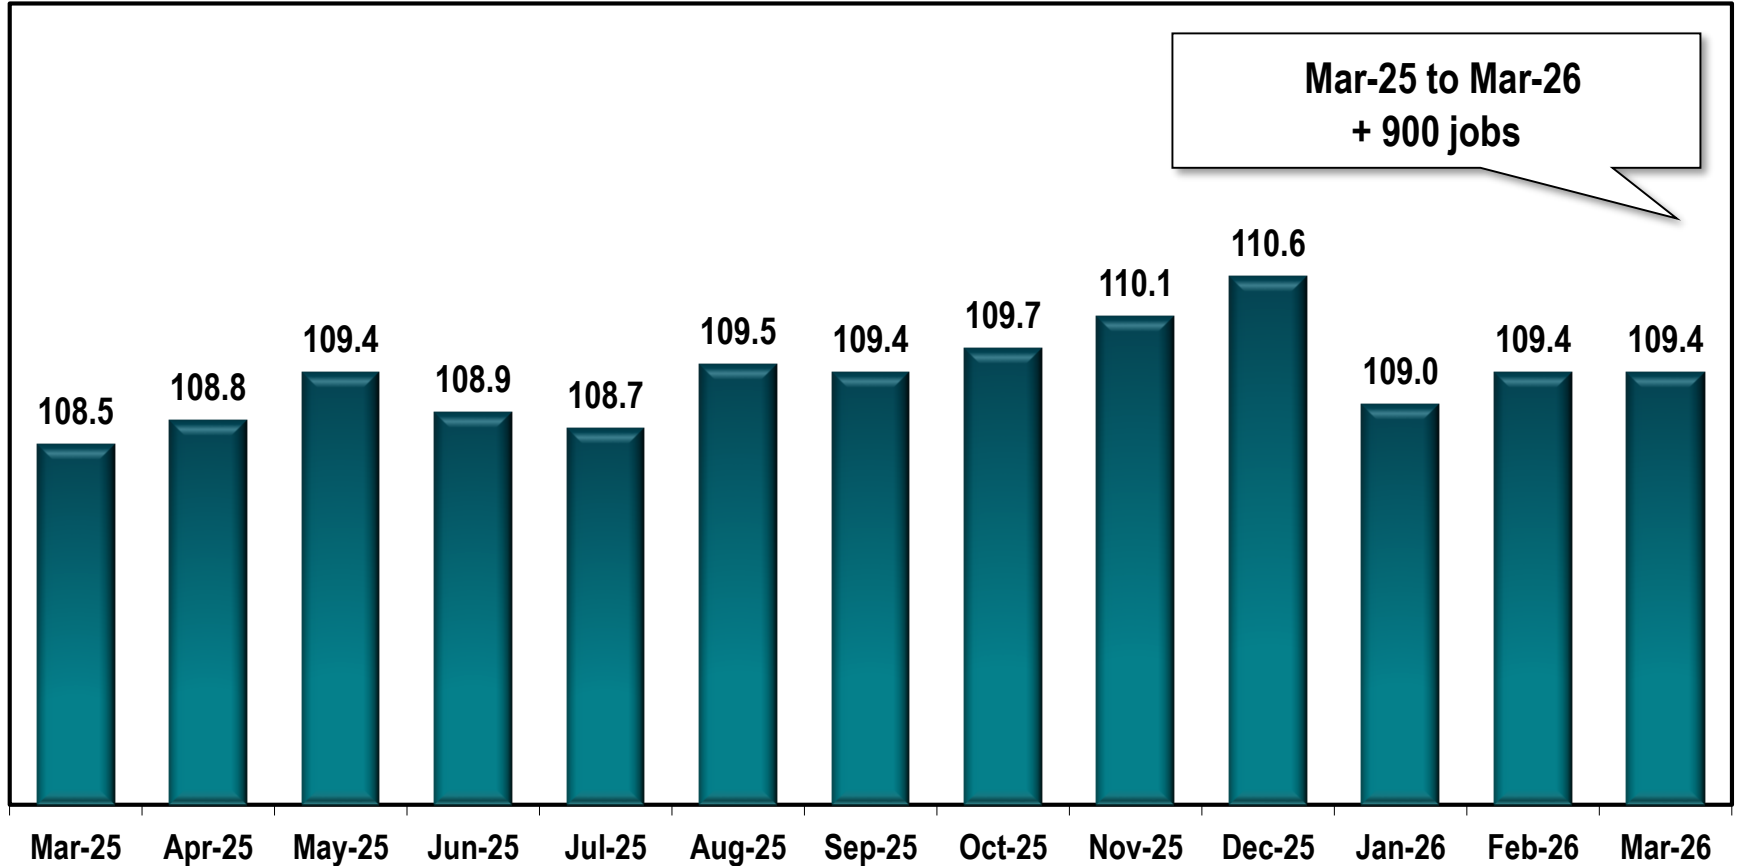

# Gainesville MSA Employment

(In Thousands)

Note: Gainesville MSA comprises Hall county.

Source: Georgia Department of Labor - Bárbara Rivera Holmes, Commissioner