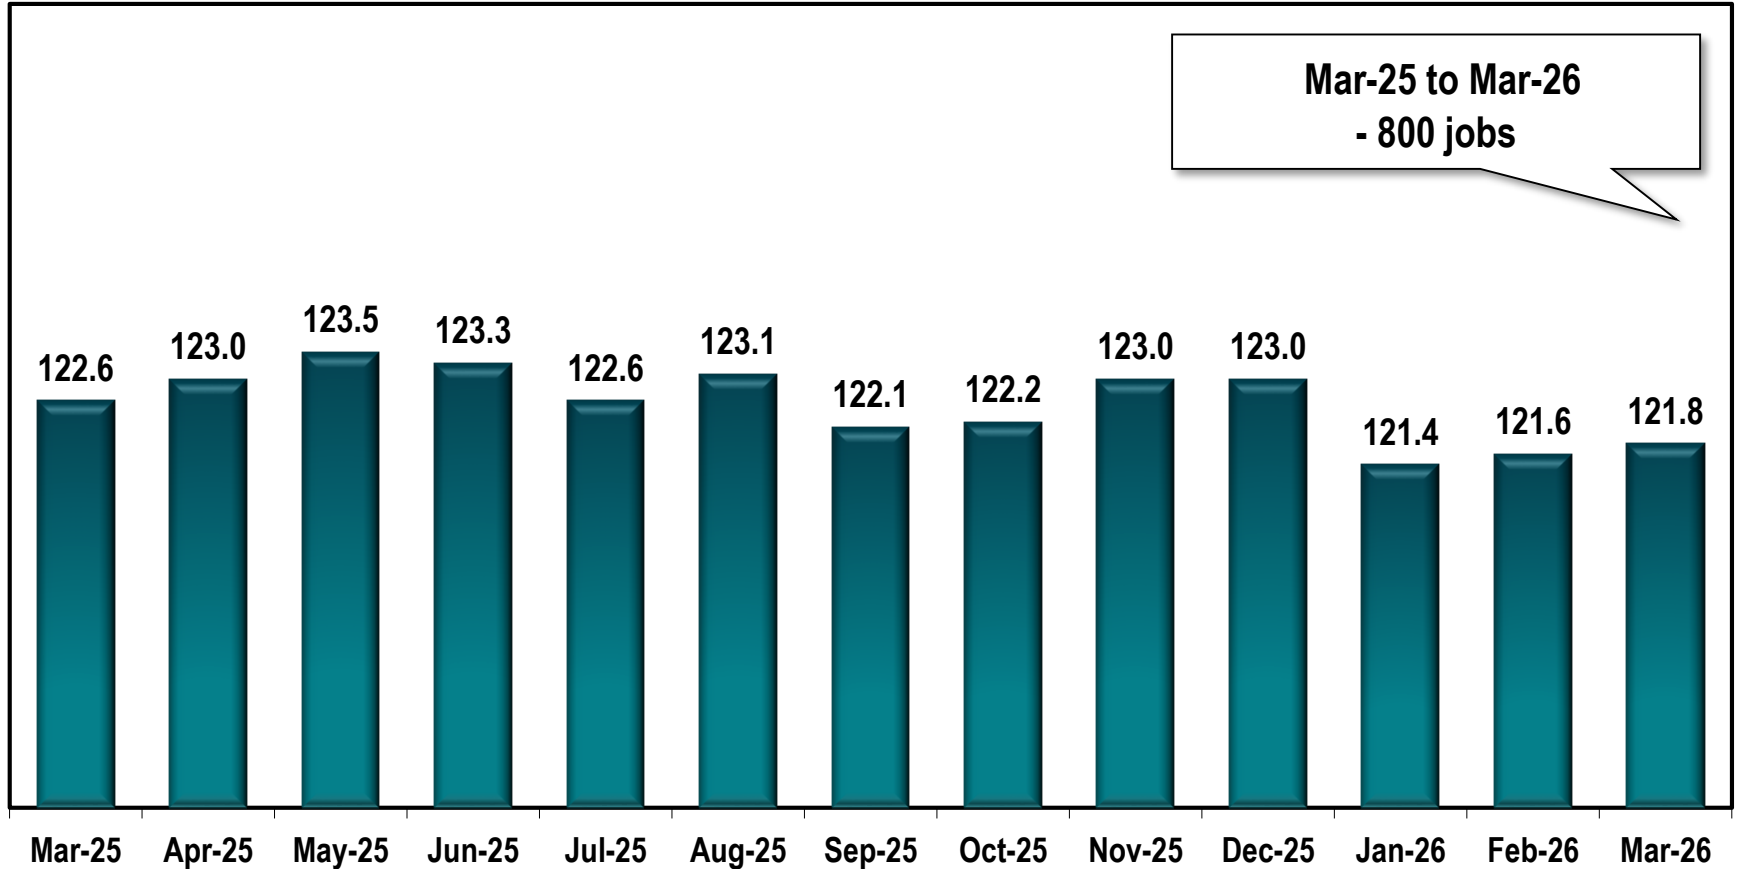

Columbus MSA Employment

(In Thousands)

Note: Columbus MSA includes Chattahoochee, Harris, Marion, Muscogee, Stewart and Talbot and Russell (Alabama) counties.

Source: Georgia Department of Labor - Bárbara Rivera Holmes, Commissioner