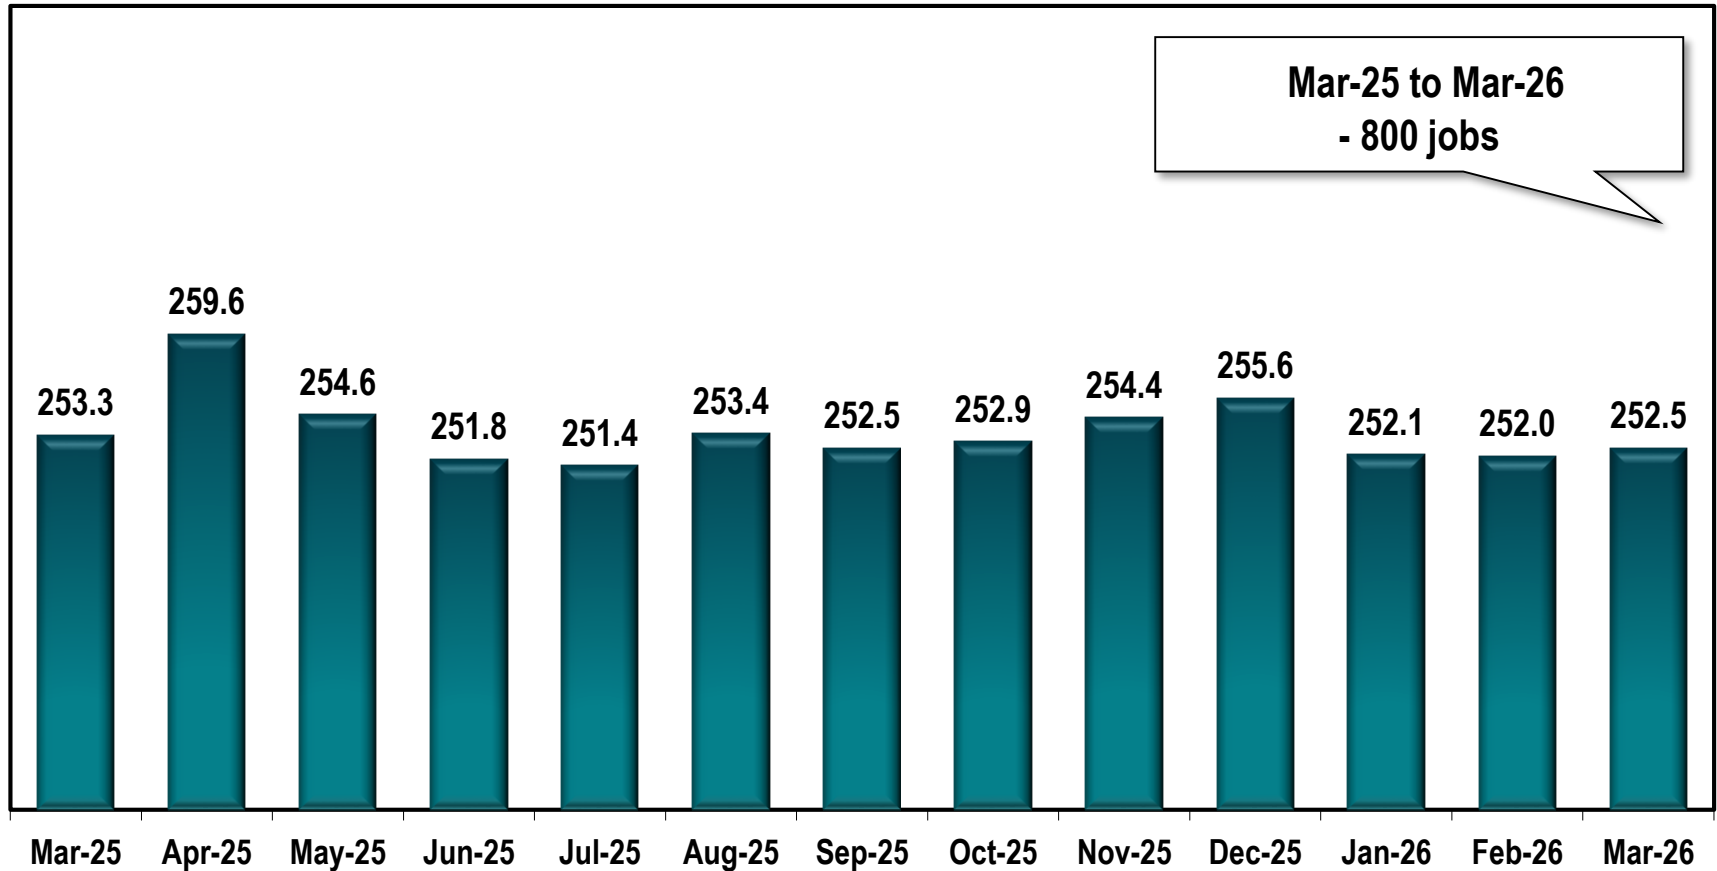

Augusta-Richmond MSA Employment (In Thousands)

Note: Augusta-Richmond County MSA includes Burke, Columbia, Lincoln, McDuffie and Richmond and Aiken and Edgefield (South Carolina) counties

Source: Georgia Department of Labor - Bárbara Rivera Holmes, Commissioner