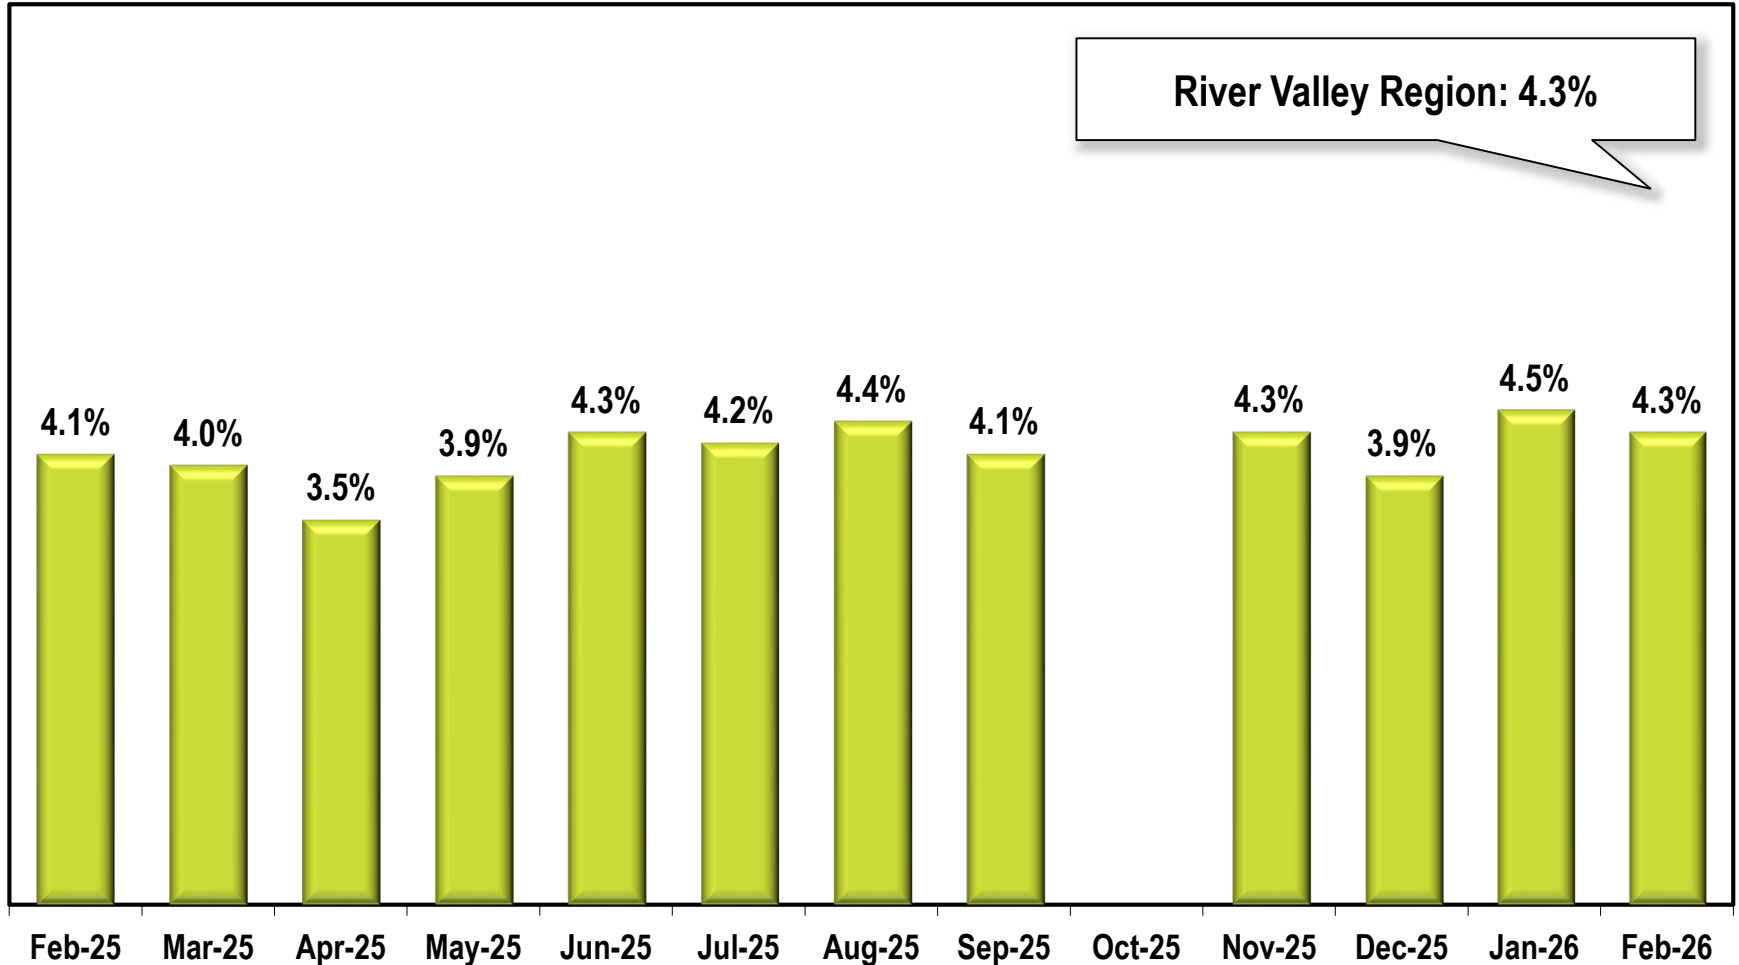

River Valley Region Unemployment Rate

(Not Seasonally Adjusted)

Due to lapse in appropriations, October 2025 data is missing.

Note: River Valley Region includes Chattahoochee, Clay, Crisp, Dooly, Harris, Macon, Marion, Muscogee, Quitman, Randolph, Schley, Stewart, Sumter, Talbot, Taylor, and Webster counties.