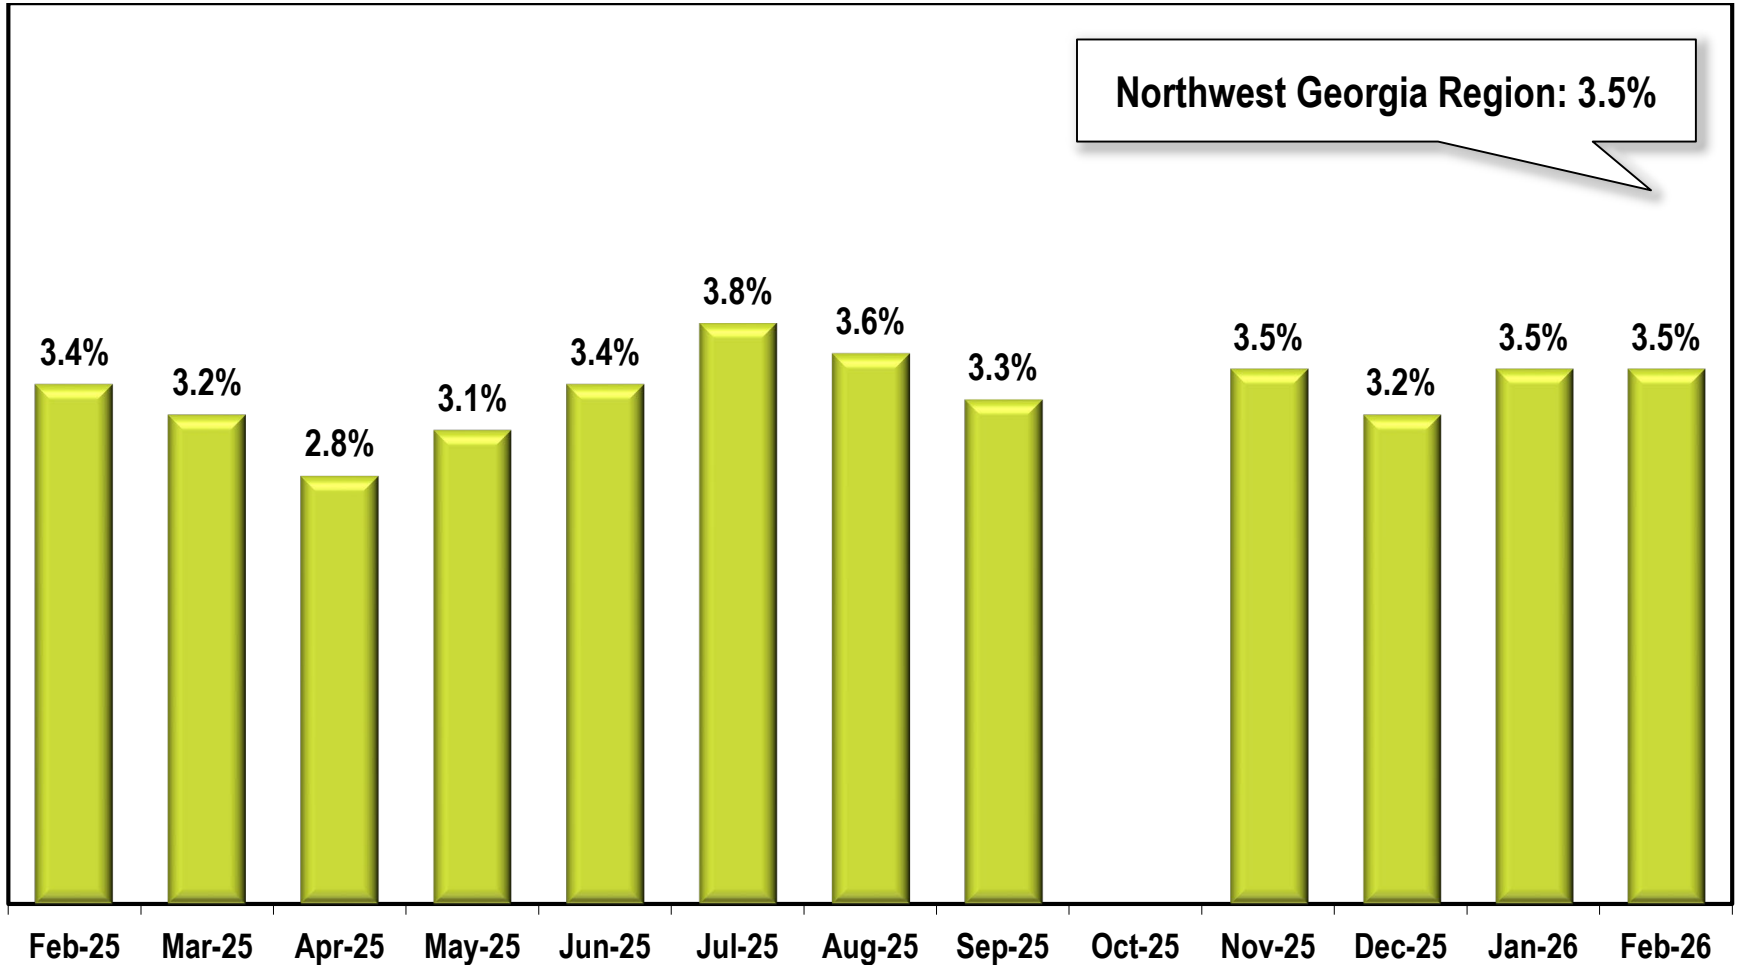

Northwest Georgia Region Unemployment Rate (Not Seasonally Adjusted)

Due to lapse in appropriations, October 2025 data is missing.

Note: Northwest Georgia Region includes Bartow, Catoosa, Chattooga, Dade, Fannin, Floyd, Gilmer, Gordon, Haralson, Murray, Paulding, Pickens, Polk, Walker, and Whitfield counties.