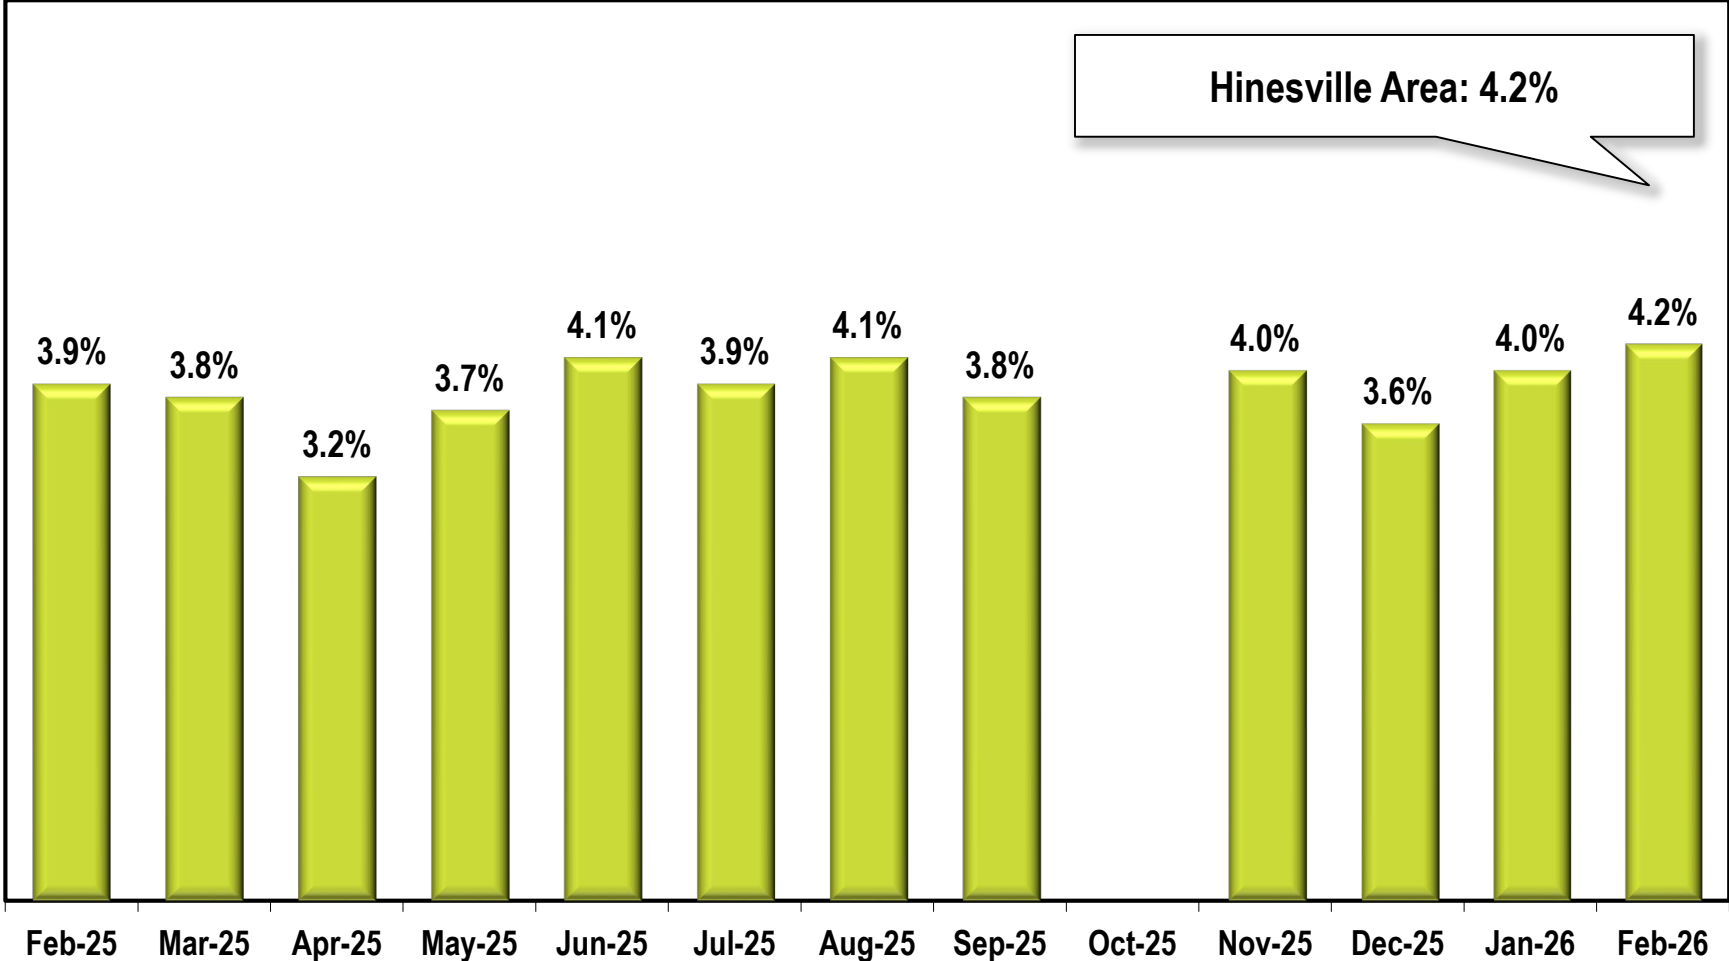

Hinesville Area Unemployment Rate

(Not Seasonally Adjusted)

Due to lapse in appropriations, October 2025 data is missing.

Note: Hinesville Area includes Liberty and Long counties.

Source: Georgia Department of Labor – Bárbara Rivera Holmes, Commissioner