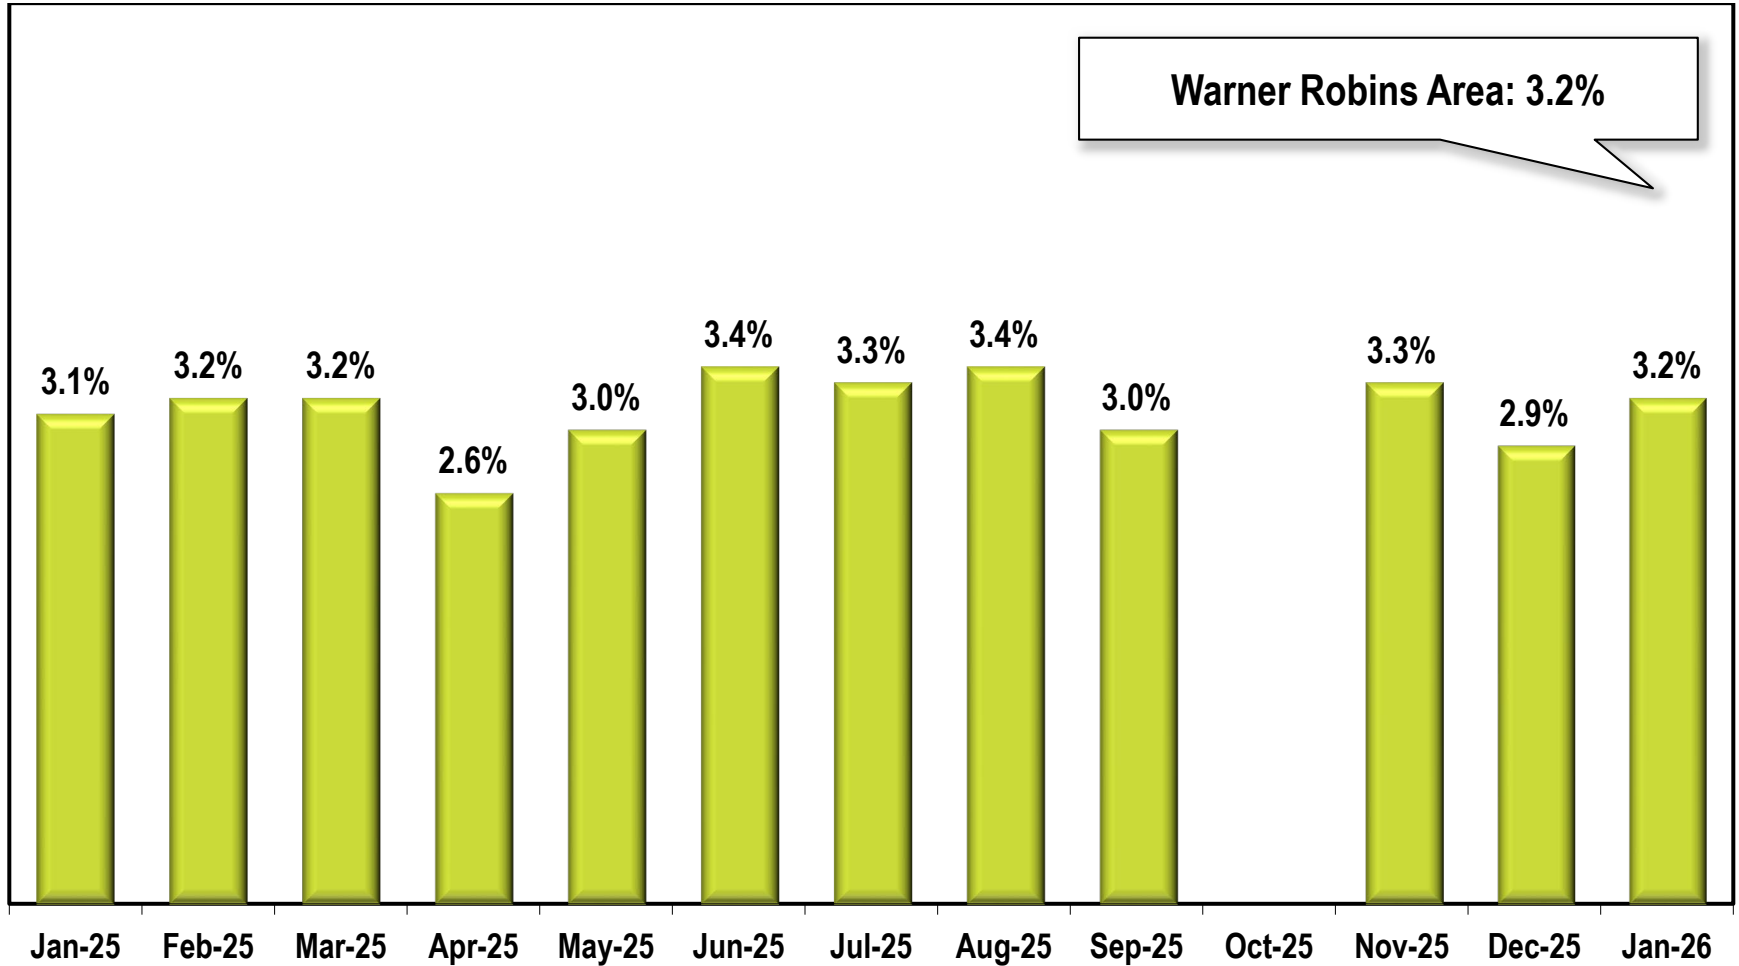

# Warner Robins Area Unemployment Rate

(Not Seasonally Adjusted)

Due to lapse in appropriations, October 2025 data is missing.

Note: Warner Robins Area includes Houston and Peach Counties.

Source: Georgia Department of Labor – Bárbara Rivera Holmes, Commissioner