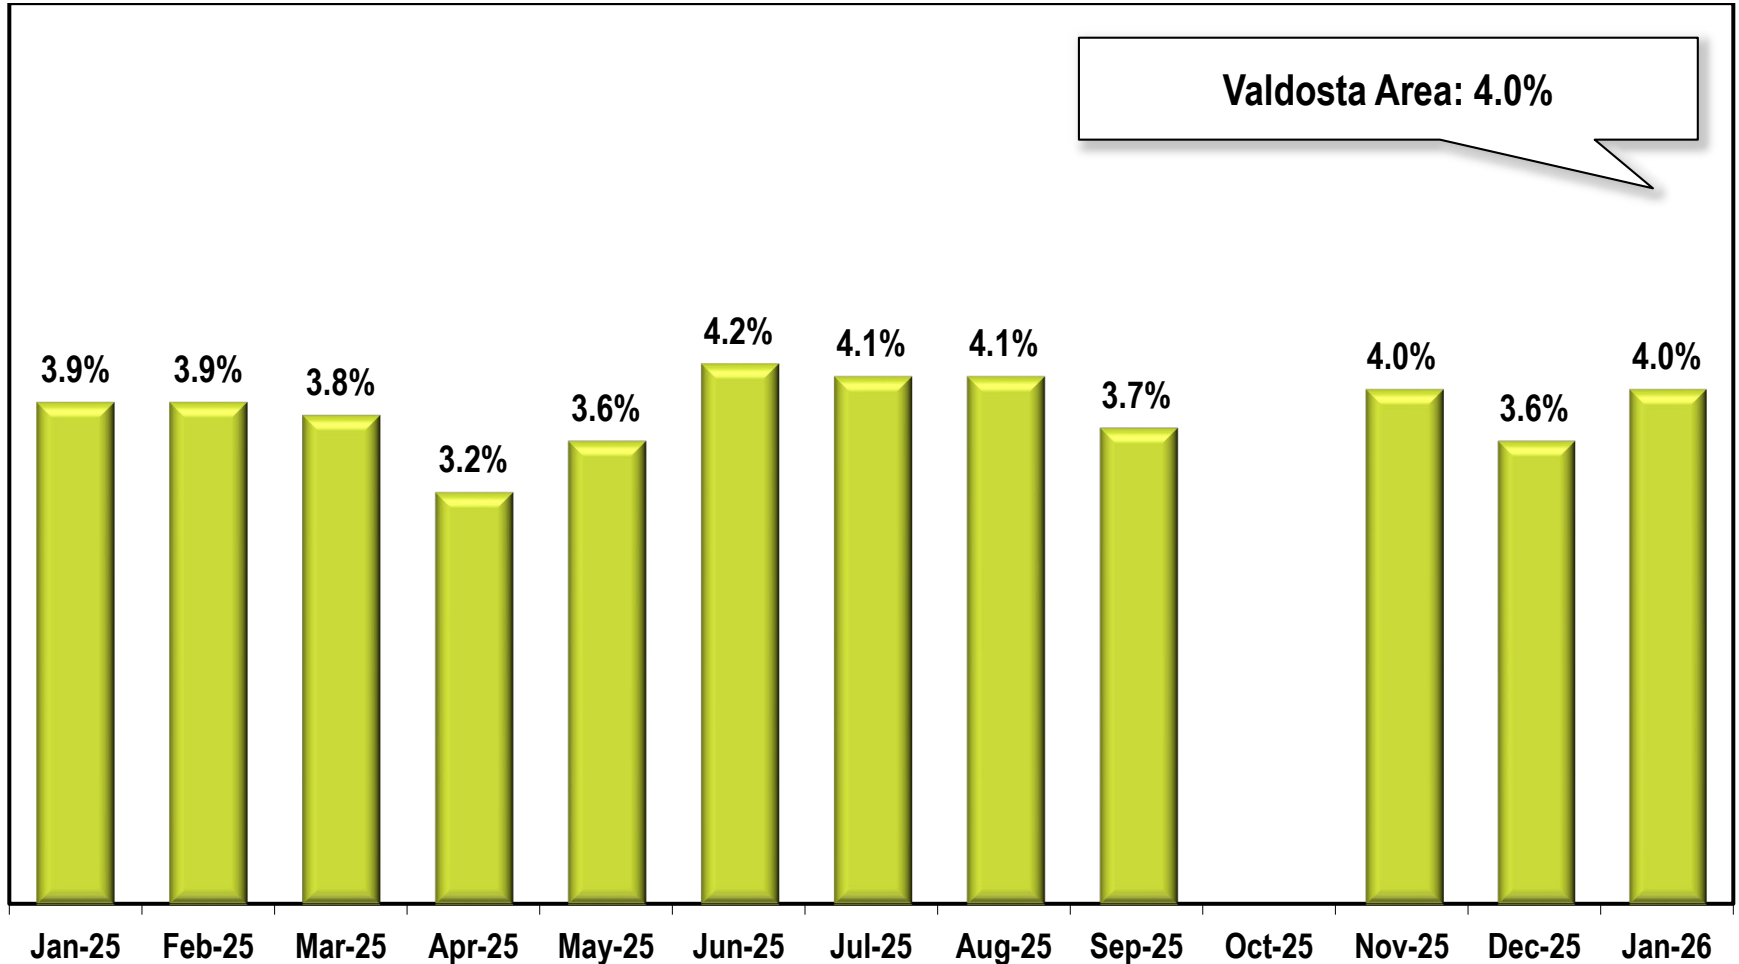

# Valdosta Area Unemployment Rate

(Not Seasonally Adjusted)

Due to lapse in appropriations, October 2025 data is missing.

Note: Valdosta Area includes Brooks, Echols, Lanier, and Lowndes counties.

Source: Georgia Department of Labor – Bárbara Rivera Holmes, Commissioner