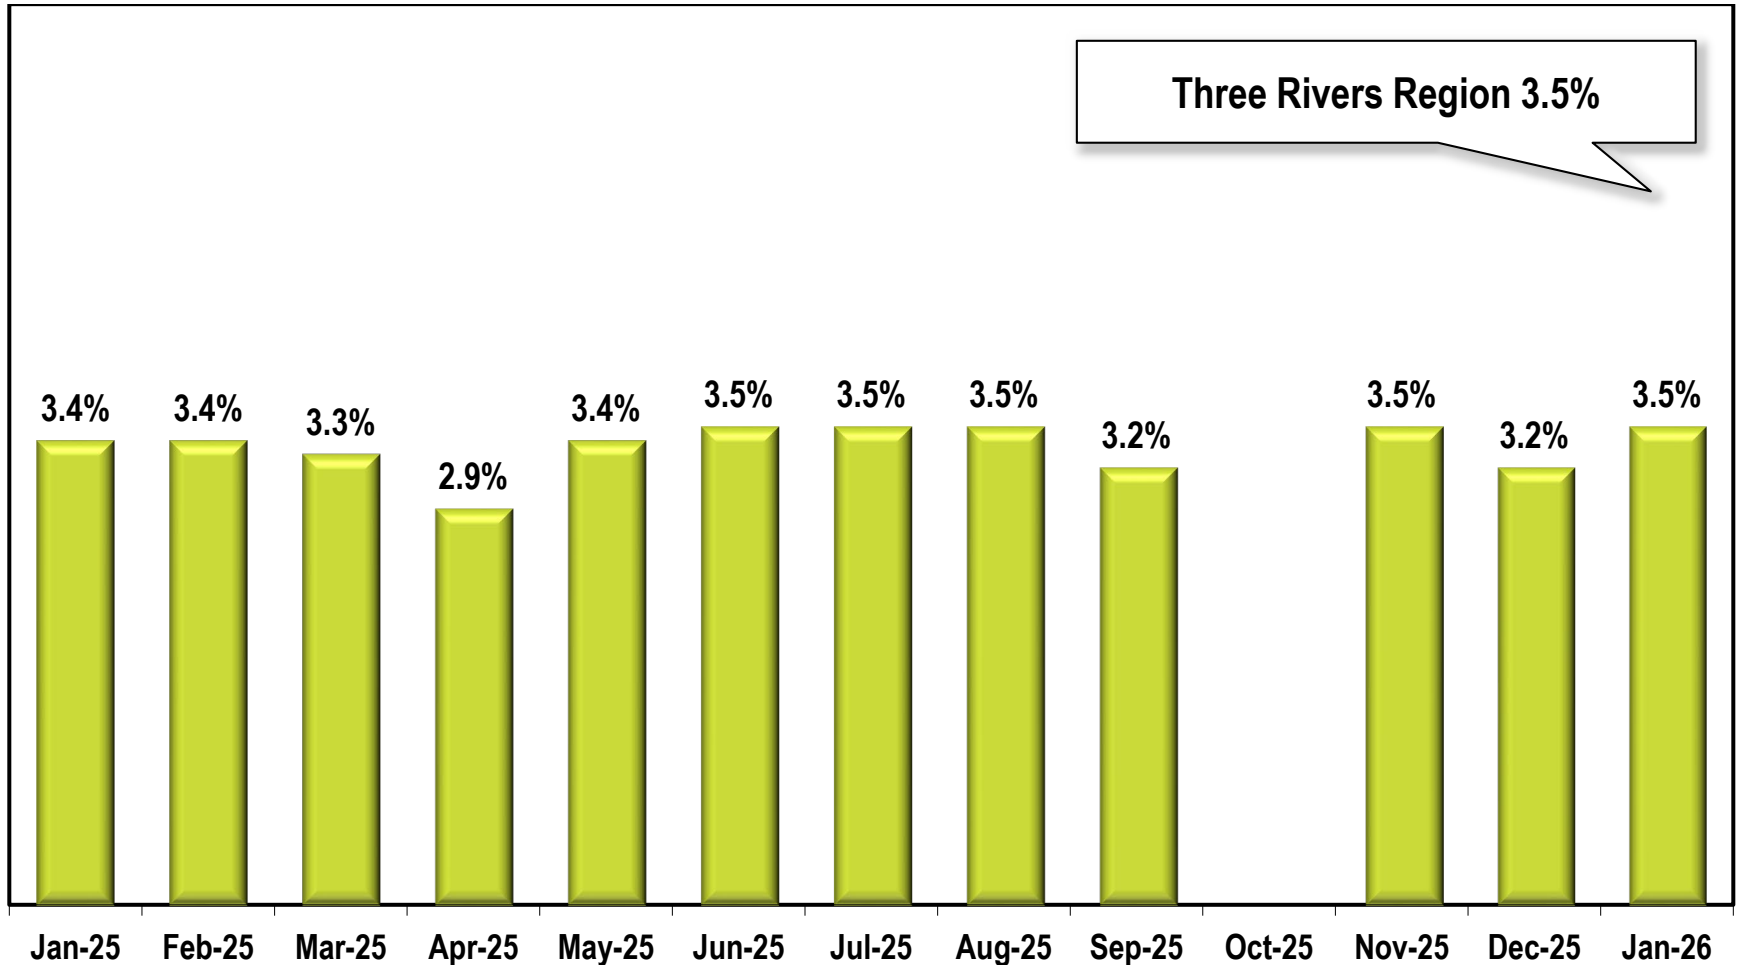

Three Rivers Region Unemployment Rate (Not Seasonally Adjusted)

Due to lapse in appropriations, October 2025 data is missing.

Note: Three Rivers Region includes Butts, Carroll, Coweta, Heard, Lamar, Meriwether, Pike, Spalding, Troup, and Upson counties.