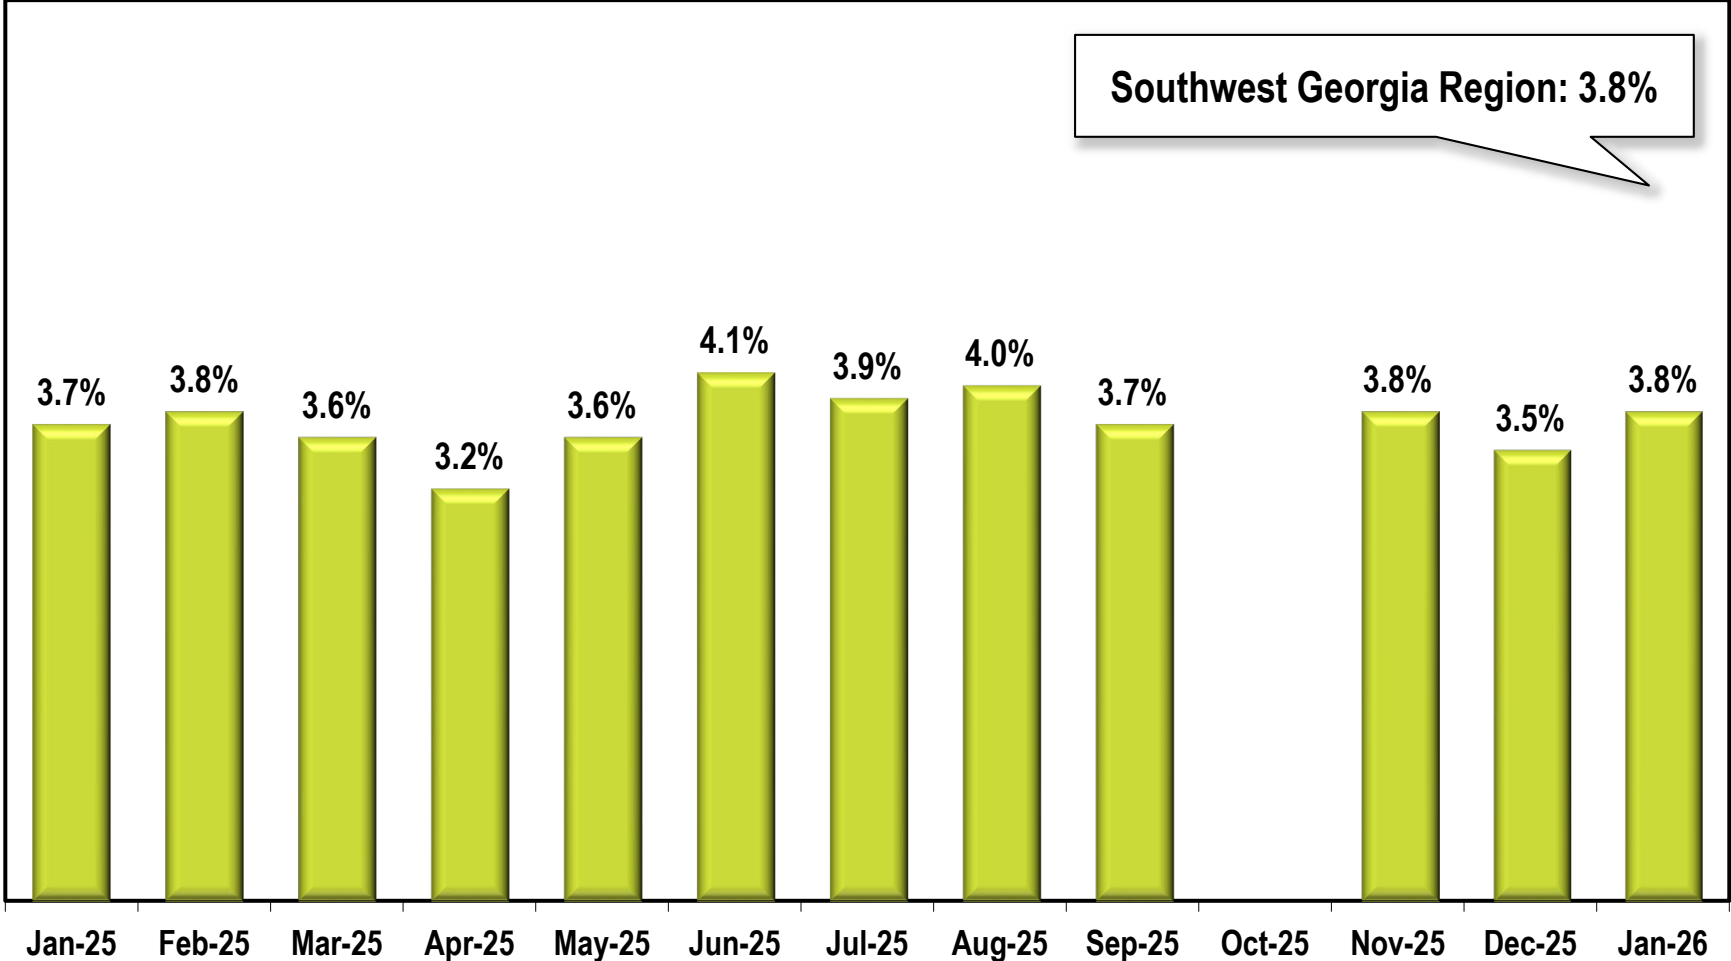

# Southwest Georgia Region Unemployment Rate

(Not Seasonally Adjusted)

Due to lapse in appropriations, October 2025 data is missing.

Note: Southwest Georgia Region includes Baker, Calhoun, Colquitt, Decatur, Dougherty, Early, Grady, Lee, Miller, Mitchell, Seminole, Terrell, Thomas, and Worth counties.