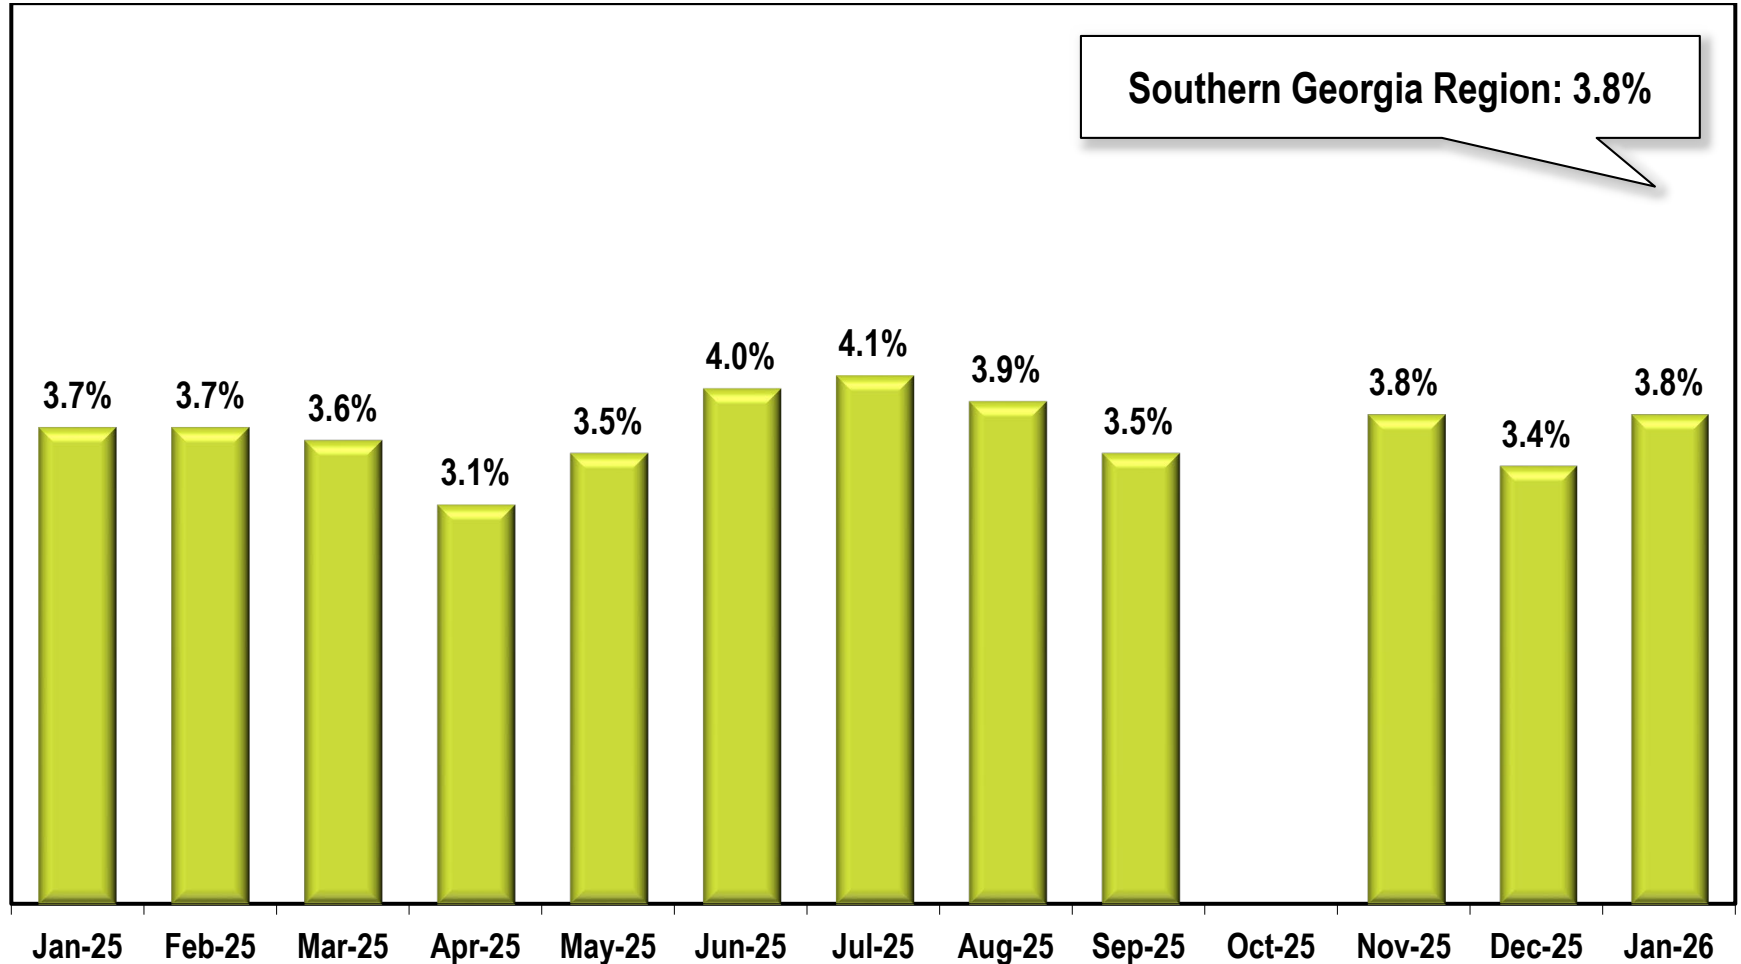

Southern Georgia Region Unemployment Rate

(Not Seasonally Adjusted)

Due to lapse in appropriations, October 2025 data is missing.

Note: Southern Georgia Region includes Atkinson, Bacon, Ben Hill, Berrien, Brantley, Brooks, Charlton, Clinch, Coffee, Cook, Echols, Irwin, Lanier, Lowndes, Pierce, Tift, Turner, and Ware counties.