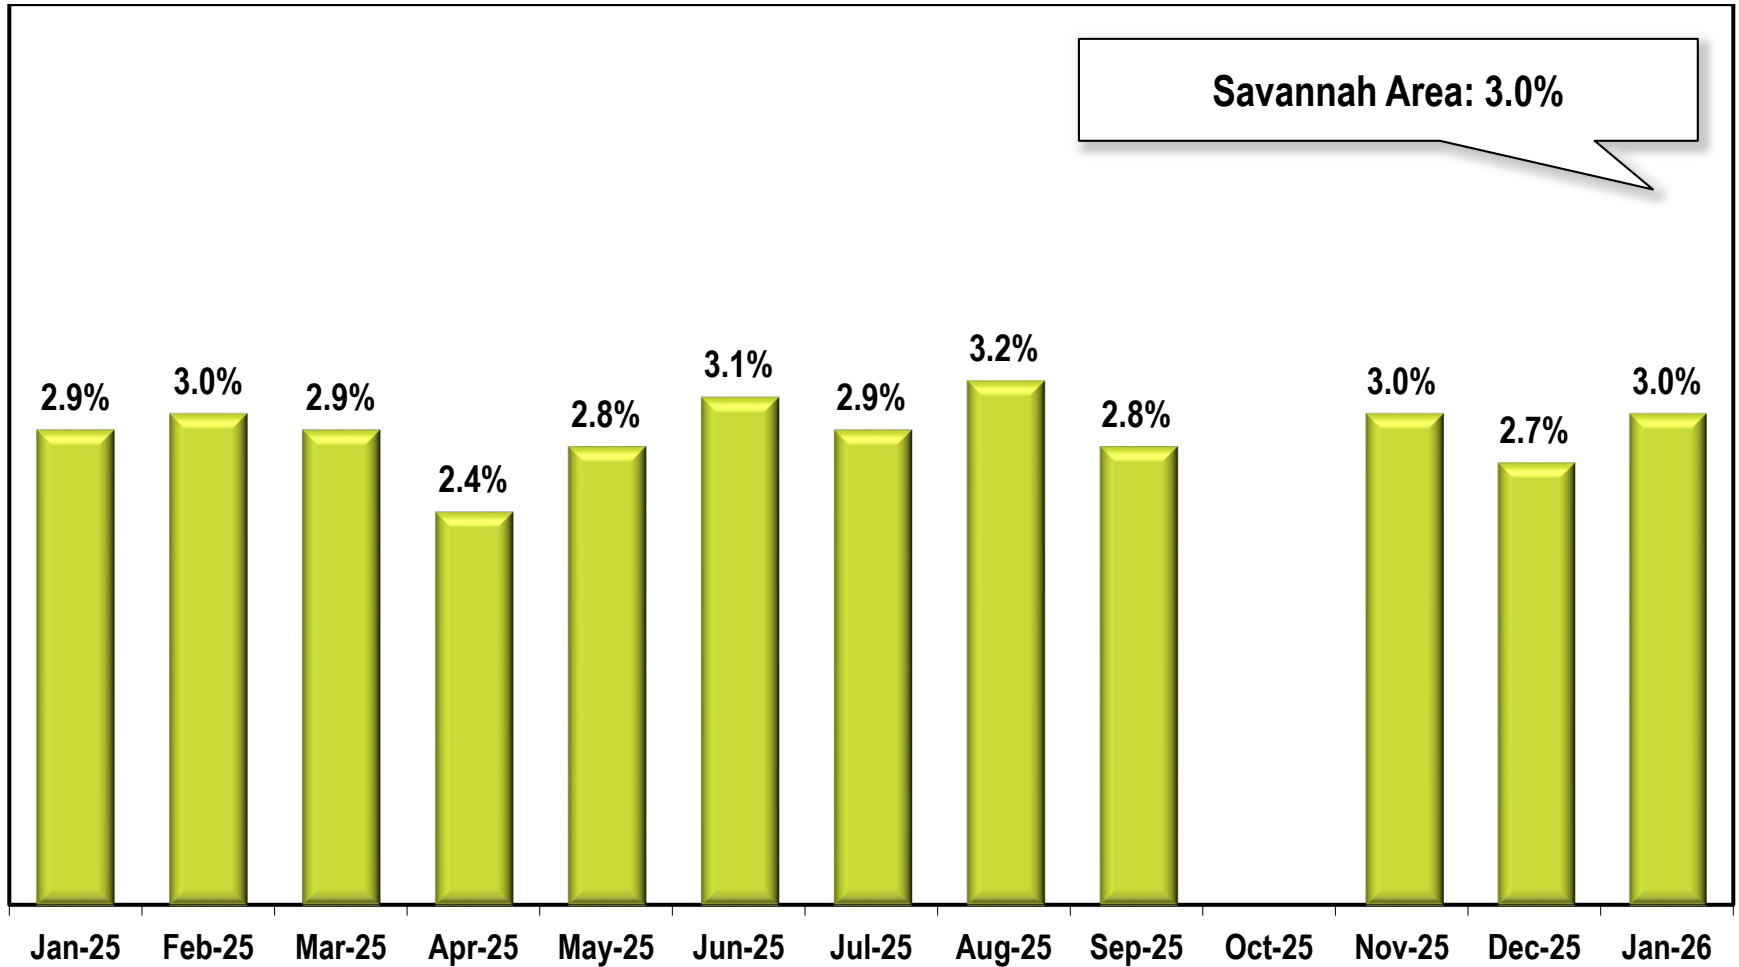

Savannah Area Unemployment Rate

(Not Seasonally Adjusted)

Due to lapse in appropriations, October 2025 data is missing.

Note: Savannah Area includes Bryan, Chatham, and Effingham counties.

Source: Georgia Department of Labor – Bárbara Rivera Holmes, Commissioner