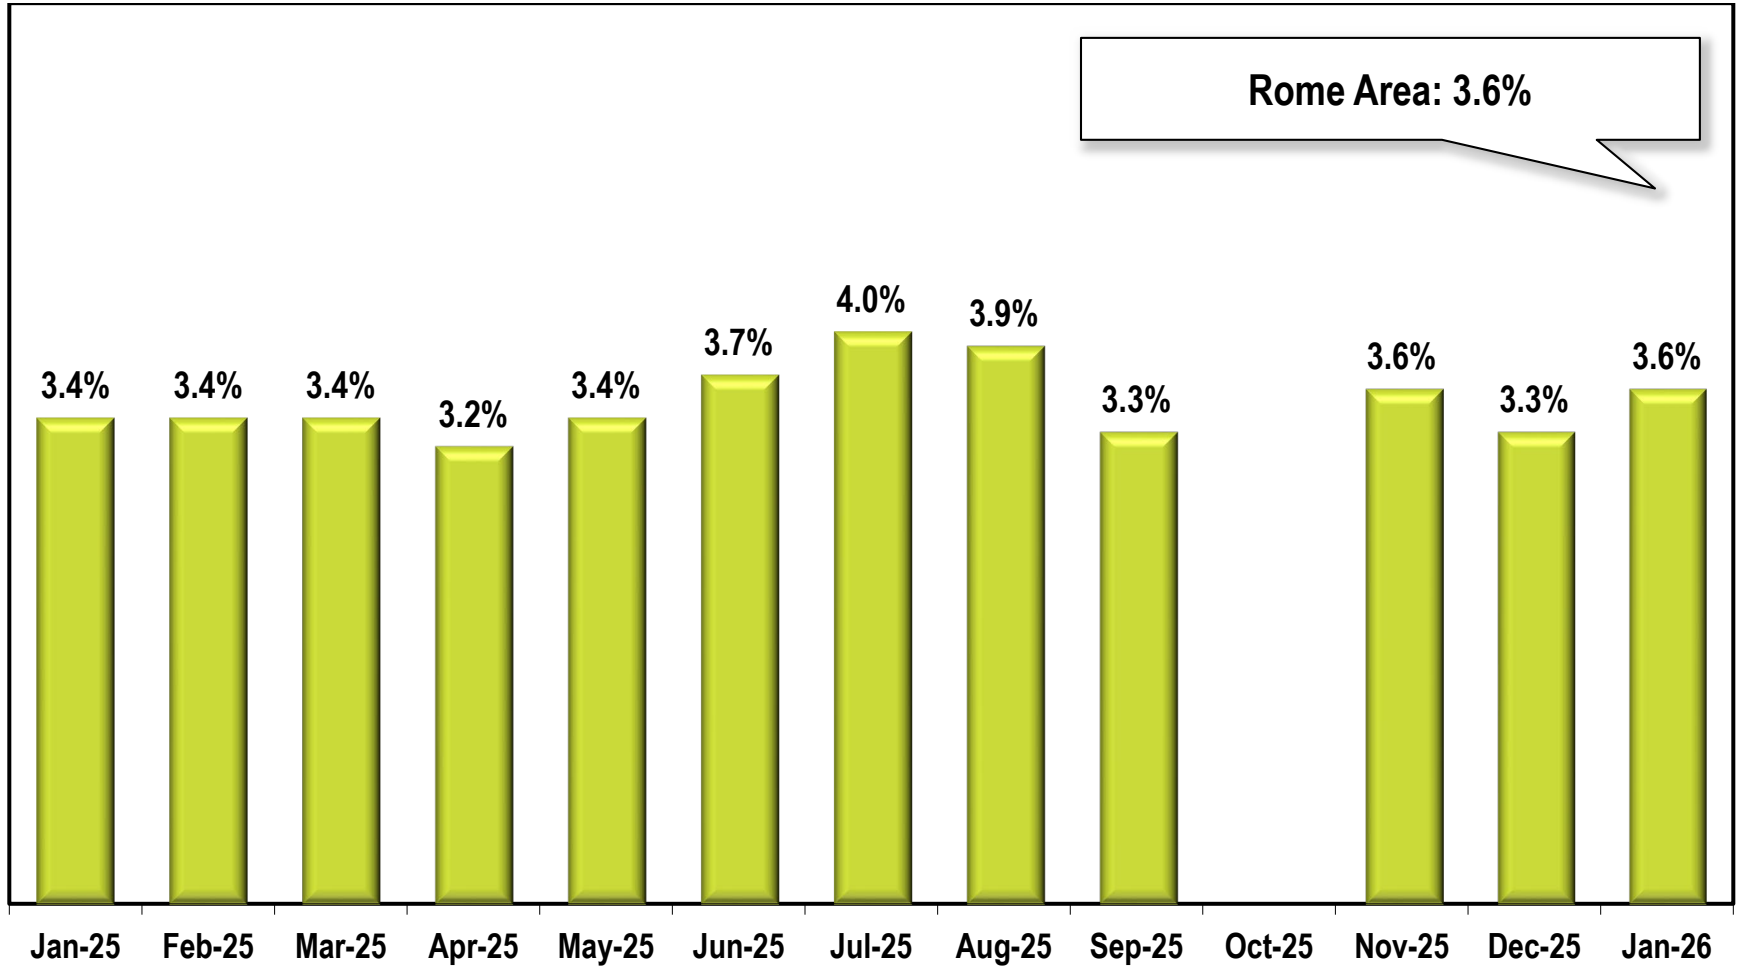

# Rome Area Unemployment Rate

(Not Seasonally Adjusted)

Due to lapse in appropriations, October 2025 data is missing.

Note: Rome Area includes Floyd county.

Source: Georgia Department of Labor – Bárbara Rivera Holmes, Commissioner