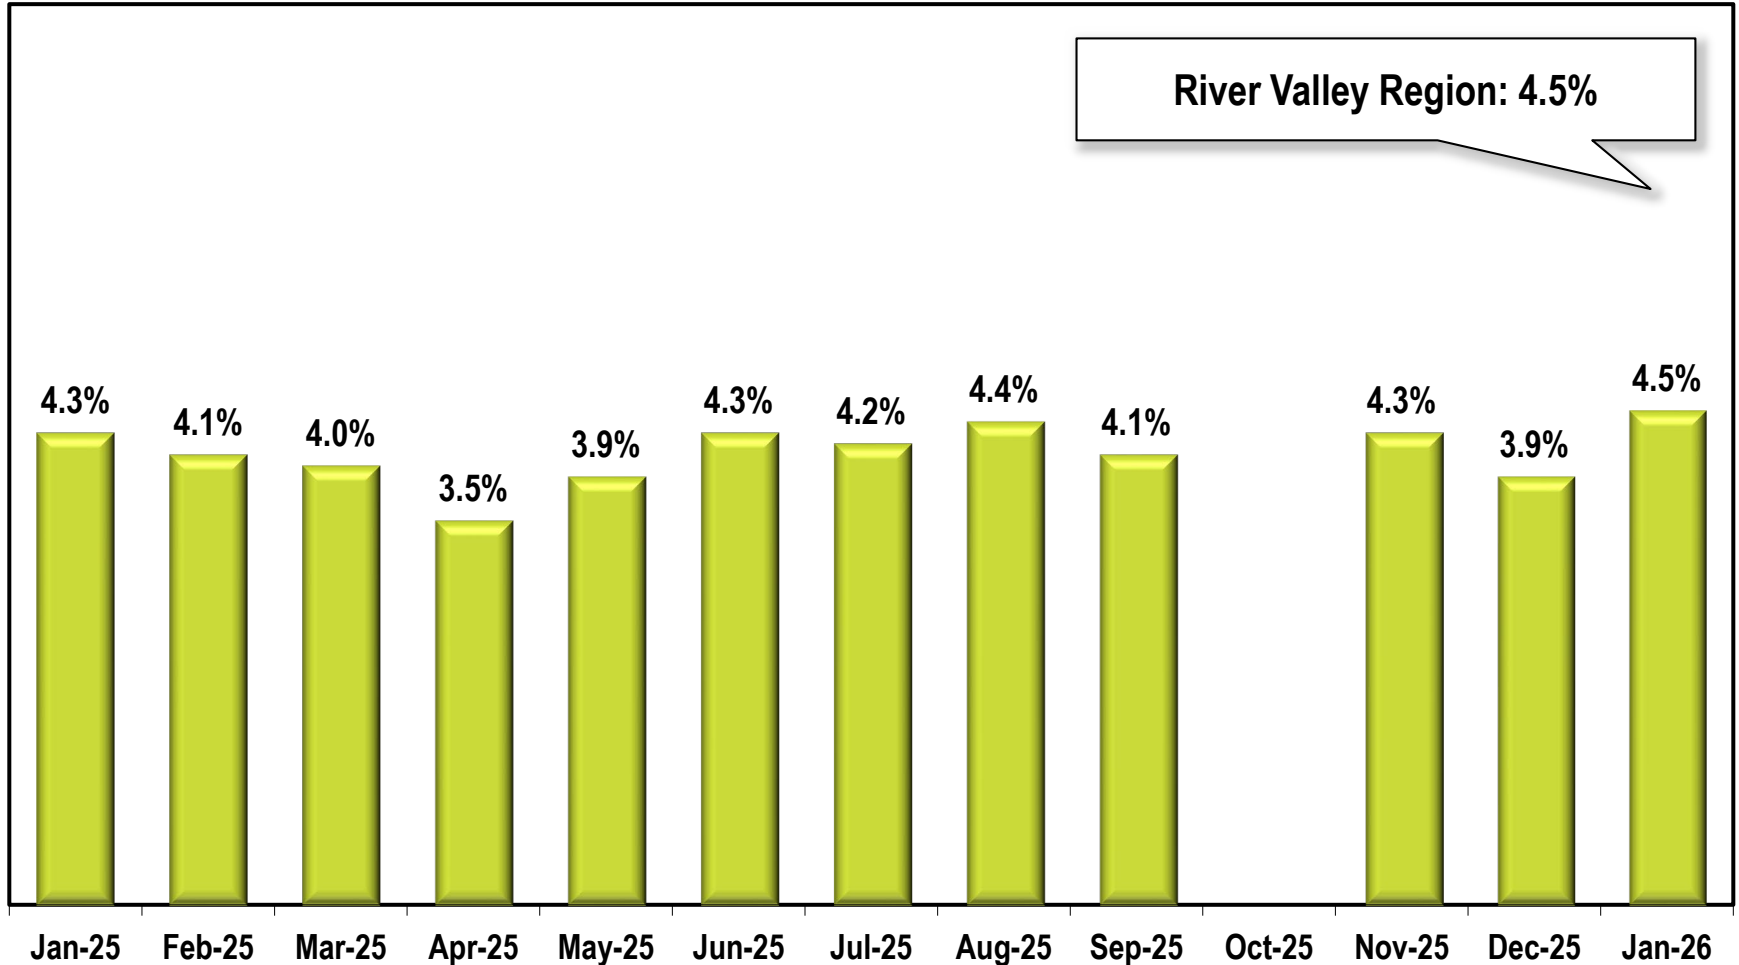

# River Valley Region Unemployment Rate

(Not Seasonally Adjusted)

Due to lapse in appropriations, October 2025 data is missing.

Note: River Valley Region includes Chattahoochee, Clay, Crisp, Dooly, Harris, Macon, Marion, Muscogee, Quitman, Randolph, Schley, Stewart, Sumter, Talbot, Taylor, and Webster counties.