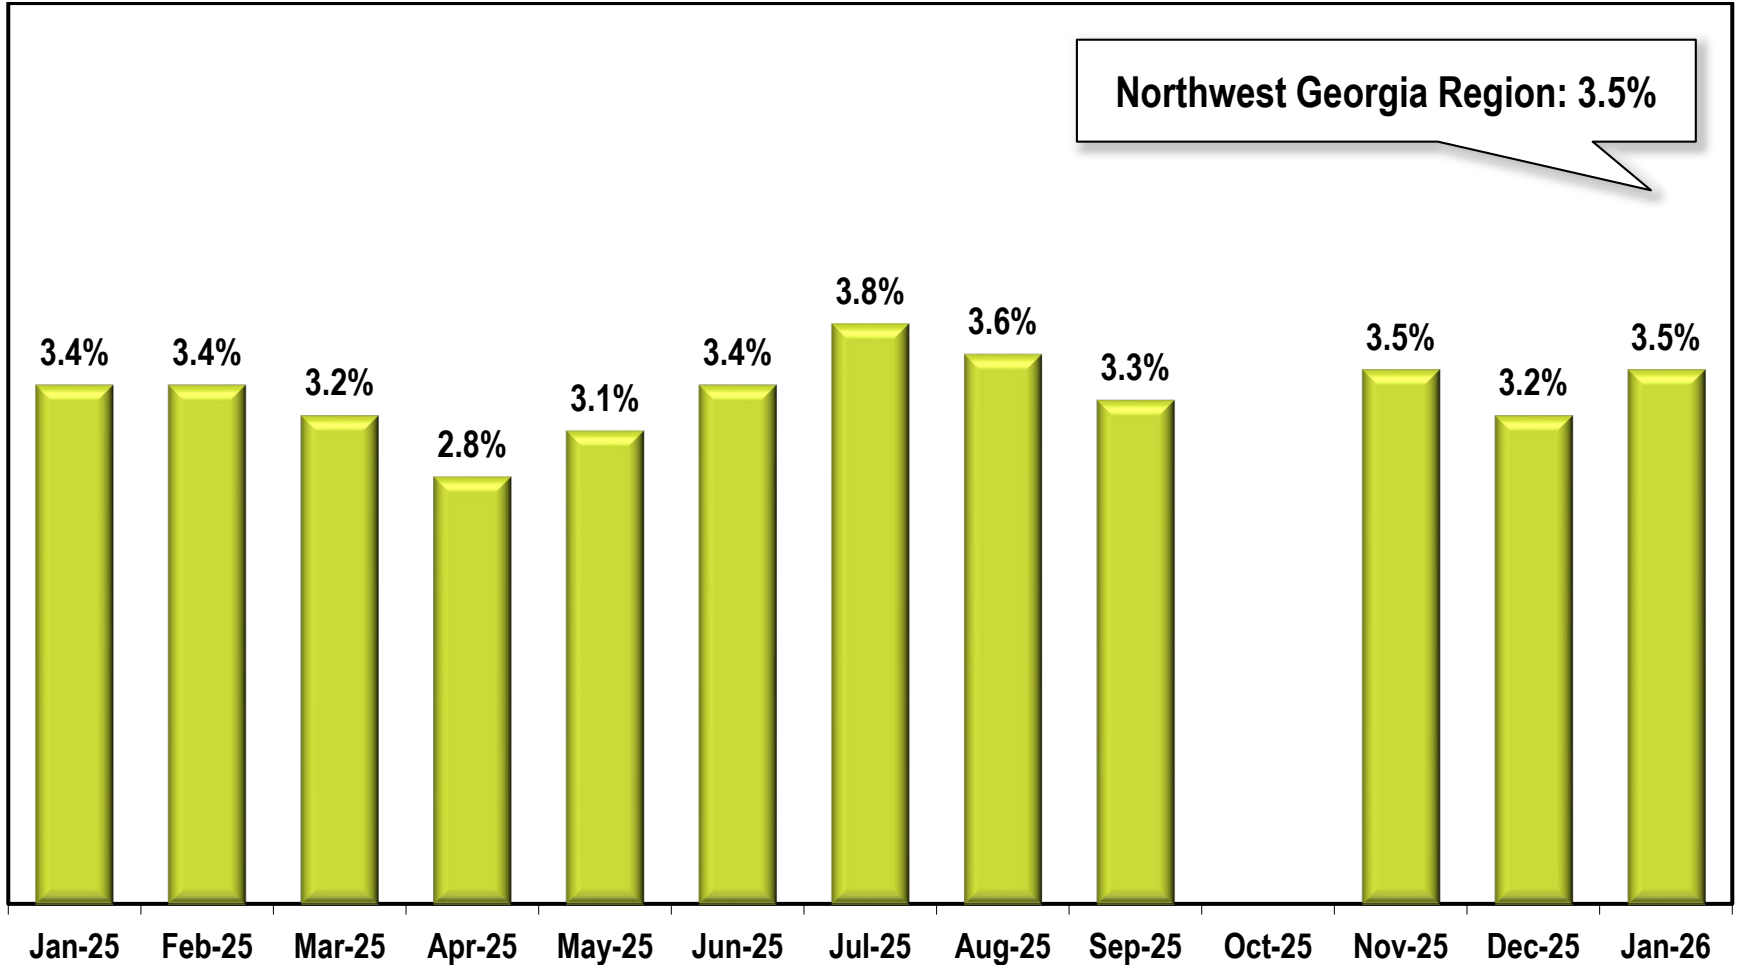

Northwest Georgia Region Unemployment Rate (Not Seasonally Adjusted)

Due to lapse in appropriations, October 2025 data is missing.

Note: Northwest Georgia Region includes Bartow, Catoosa, Chattooga, Dade, Fannin, Floyd, Gilmer, Gordon, Haralson, Murray, Paulding, Pickens, Polk, Walker, and Whitfield counties.