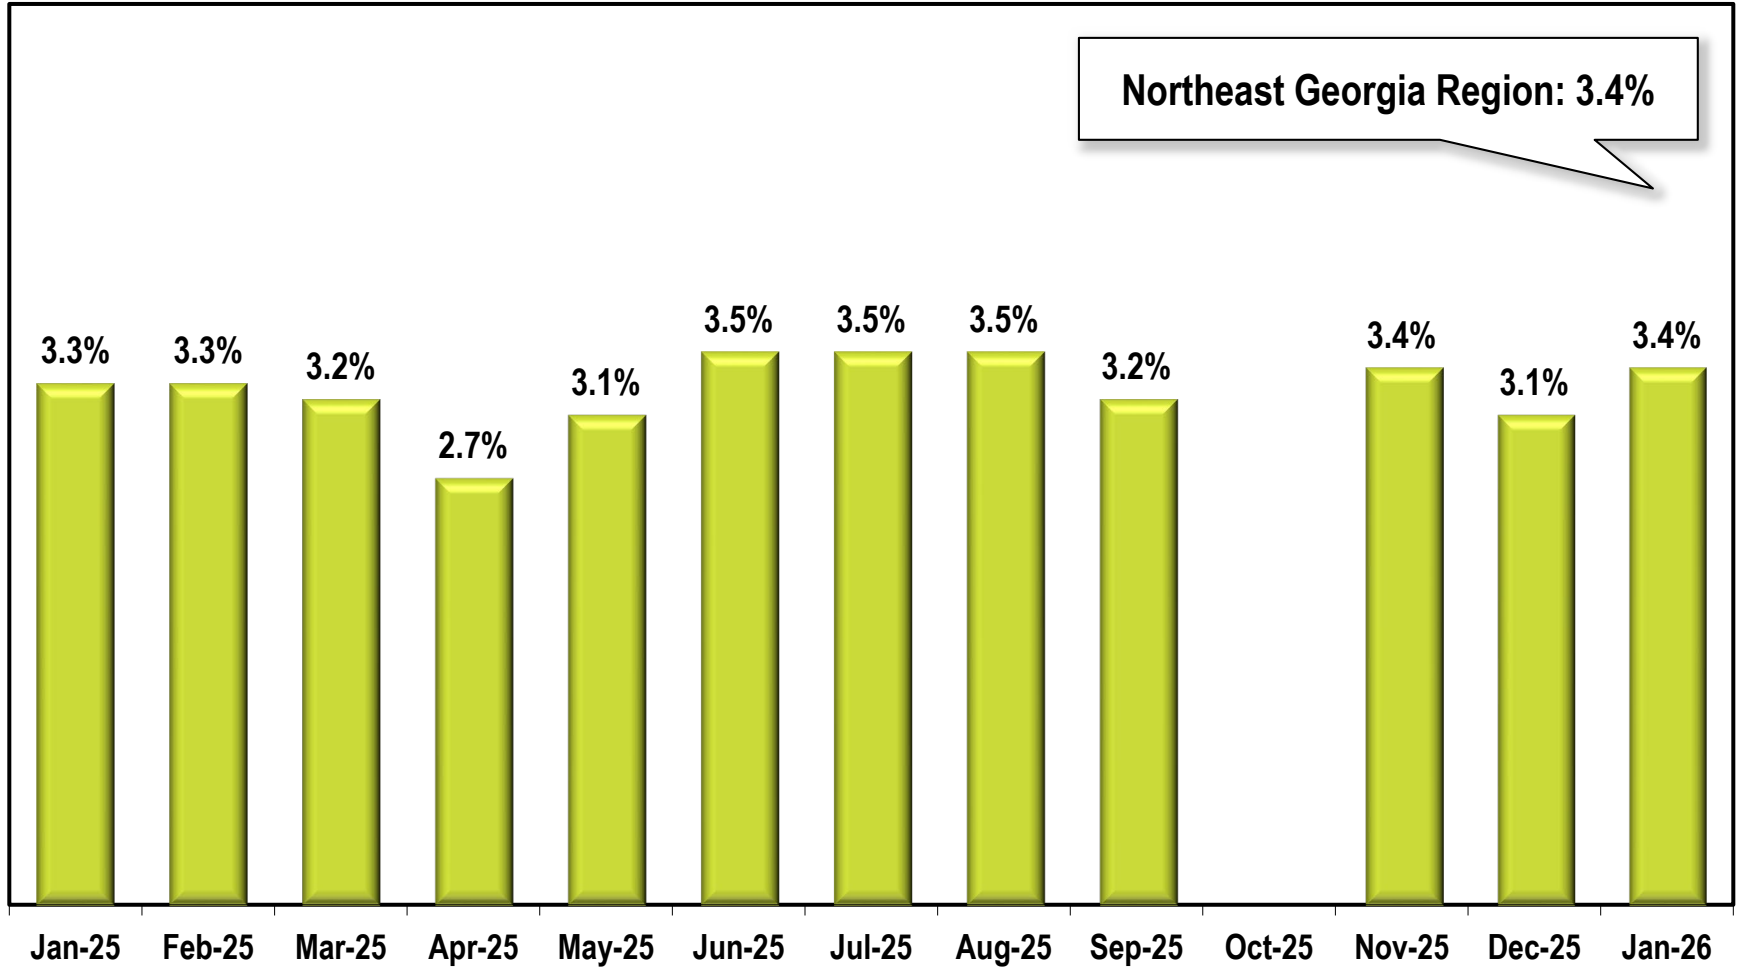

Northeast Georgia Region Unemployment Rate

(Not Seasonally Adjusted)

Due to lapse in appropriations, October 2025 data is missing.

Note: Northeast Georgia Region includes Barrow, Clarke, Elbert, Greene, Jackson, Jasper, Madison, Morgan, Newton, Oconee, Oglethorpe, and Walton counties.