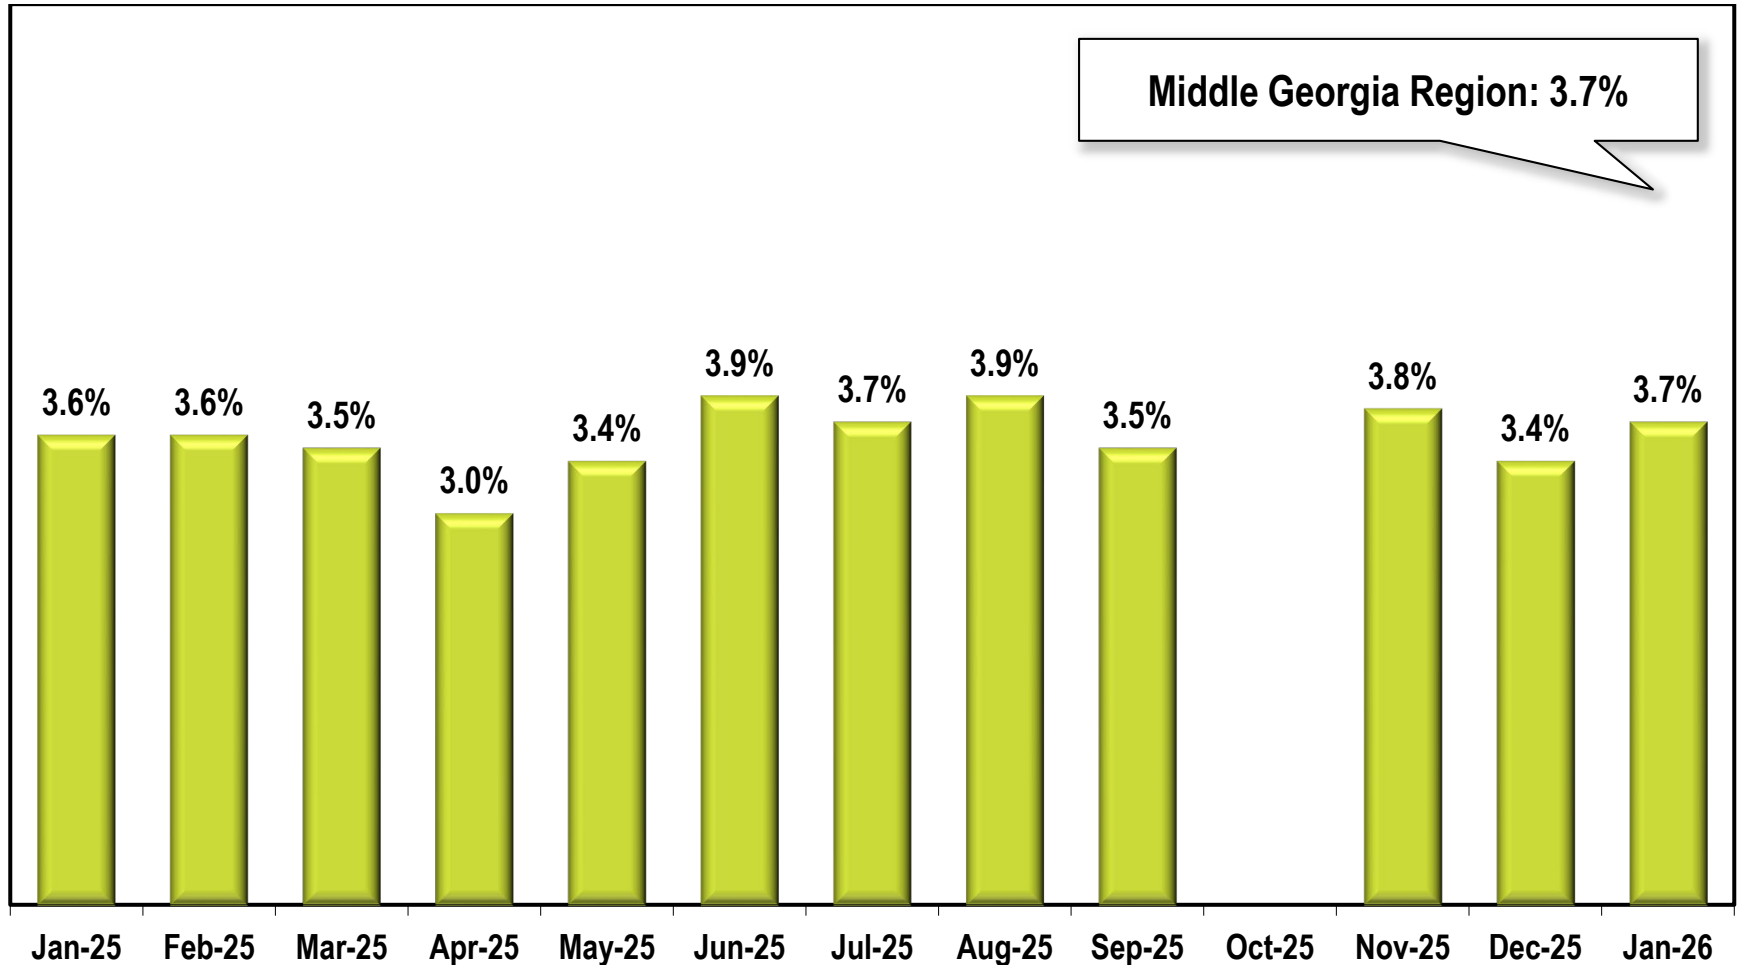

Middle Georgia Region Unemployment Rate

(Not Seasonally Adjusted)

Due to lapse in appropriations, October 2025 data is missing.

Note: Middle Georgia Region includes Baldwin, Bibb, Crawford, Houston, Jones, Monroe, Pulaski, Peach, Putnam, Twiggs, and Wilkinson counties.