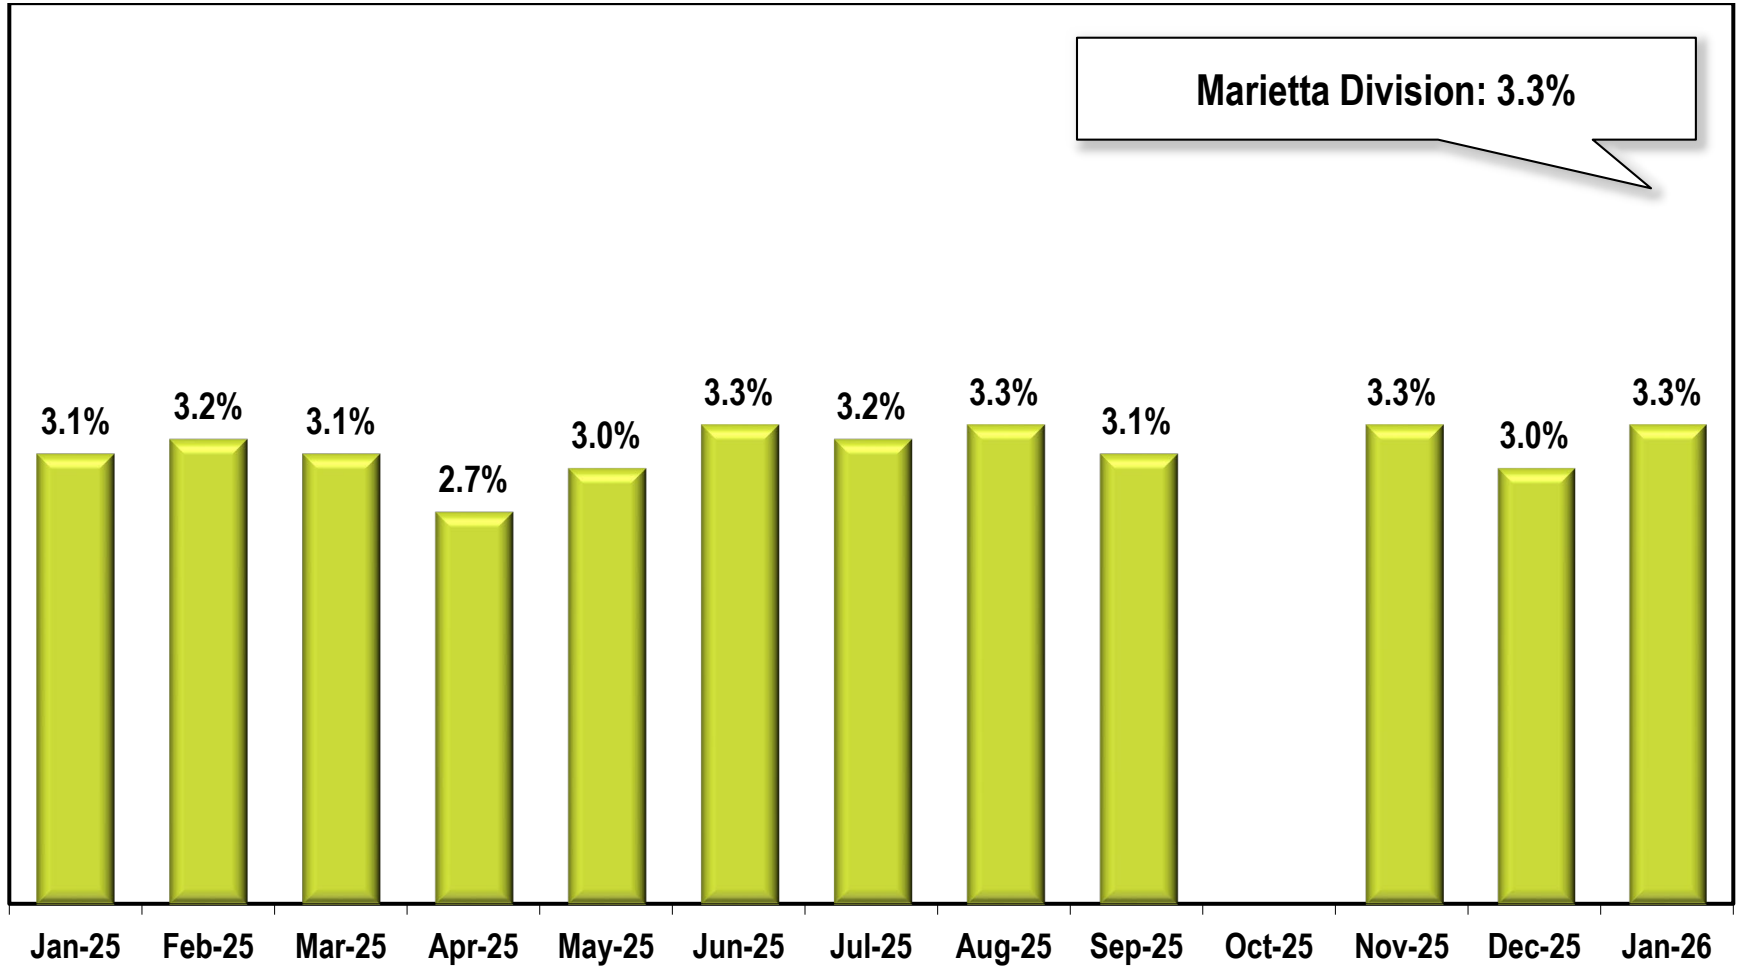

# Marietta Division Unemployment Rate

(Not Seasonally Adjusted)

Due to lapse in appropriations, October 2025 data is missing.

Note: Marietta Division includes Bartow, Cherokee, Cobb, Haralson, and Paulding counties