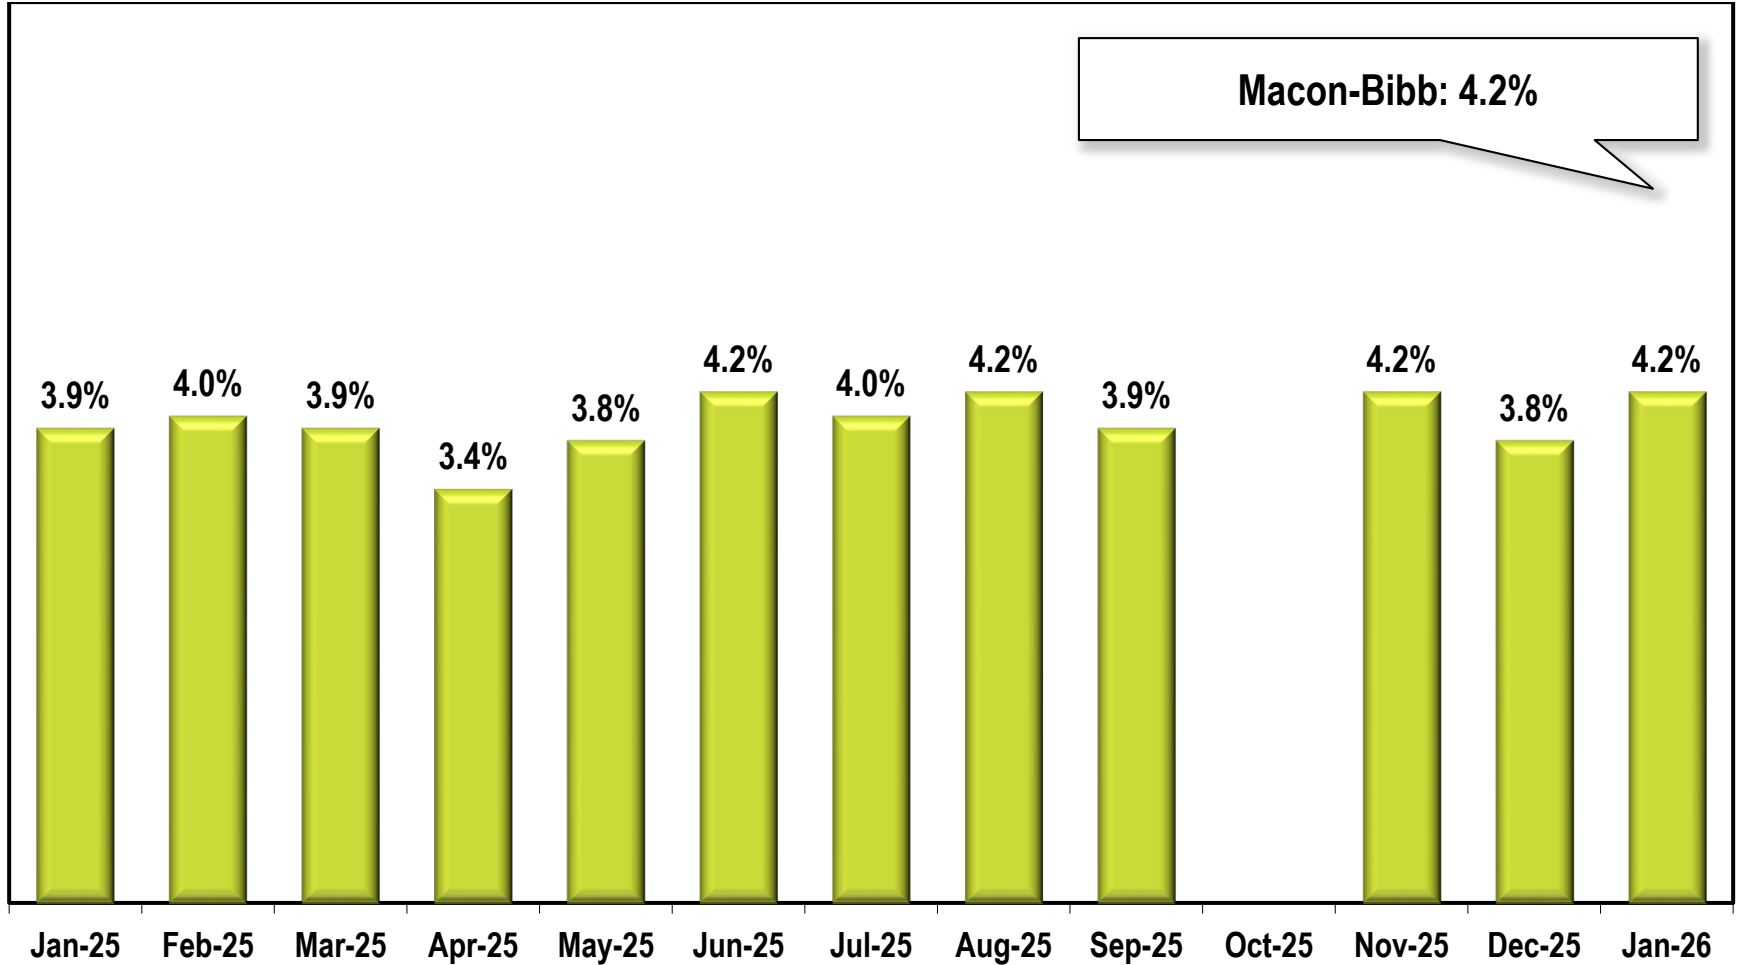

Macon-Bibb Area Unemployment Rate

(Not Seasonally Adjusted)

Due to lapse in appropriations, October 2025 data is missing.

Note: Macon-Bibb County Area includes Bibb, Crawford, Jones, Monroe, and Twiggs counties.