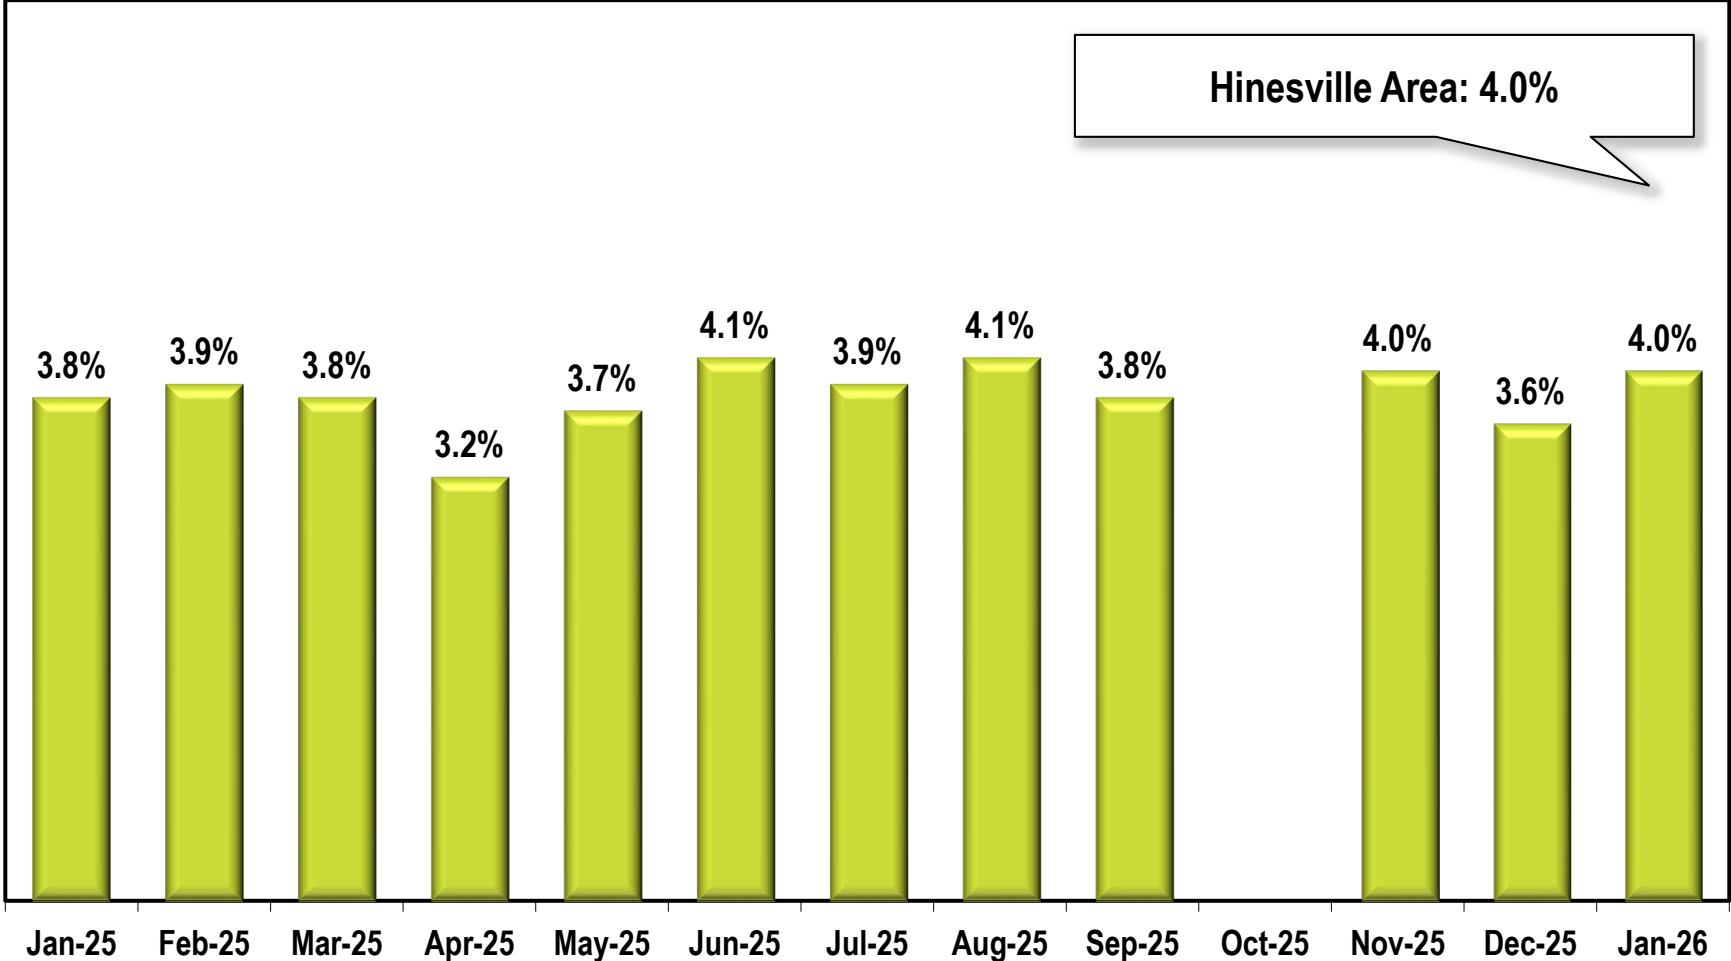

Hinesville Area Unemployment Rate

(Not Seasonally Adjusted)

Due to lapse in appropriations, October 2025 data is missing.

Note: Hinesville Area includes Liberty and Long counties.

Source: Georgia Department of Labor – Bárbara Rivera Holmes, Commissioner