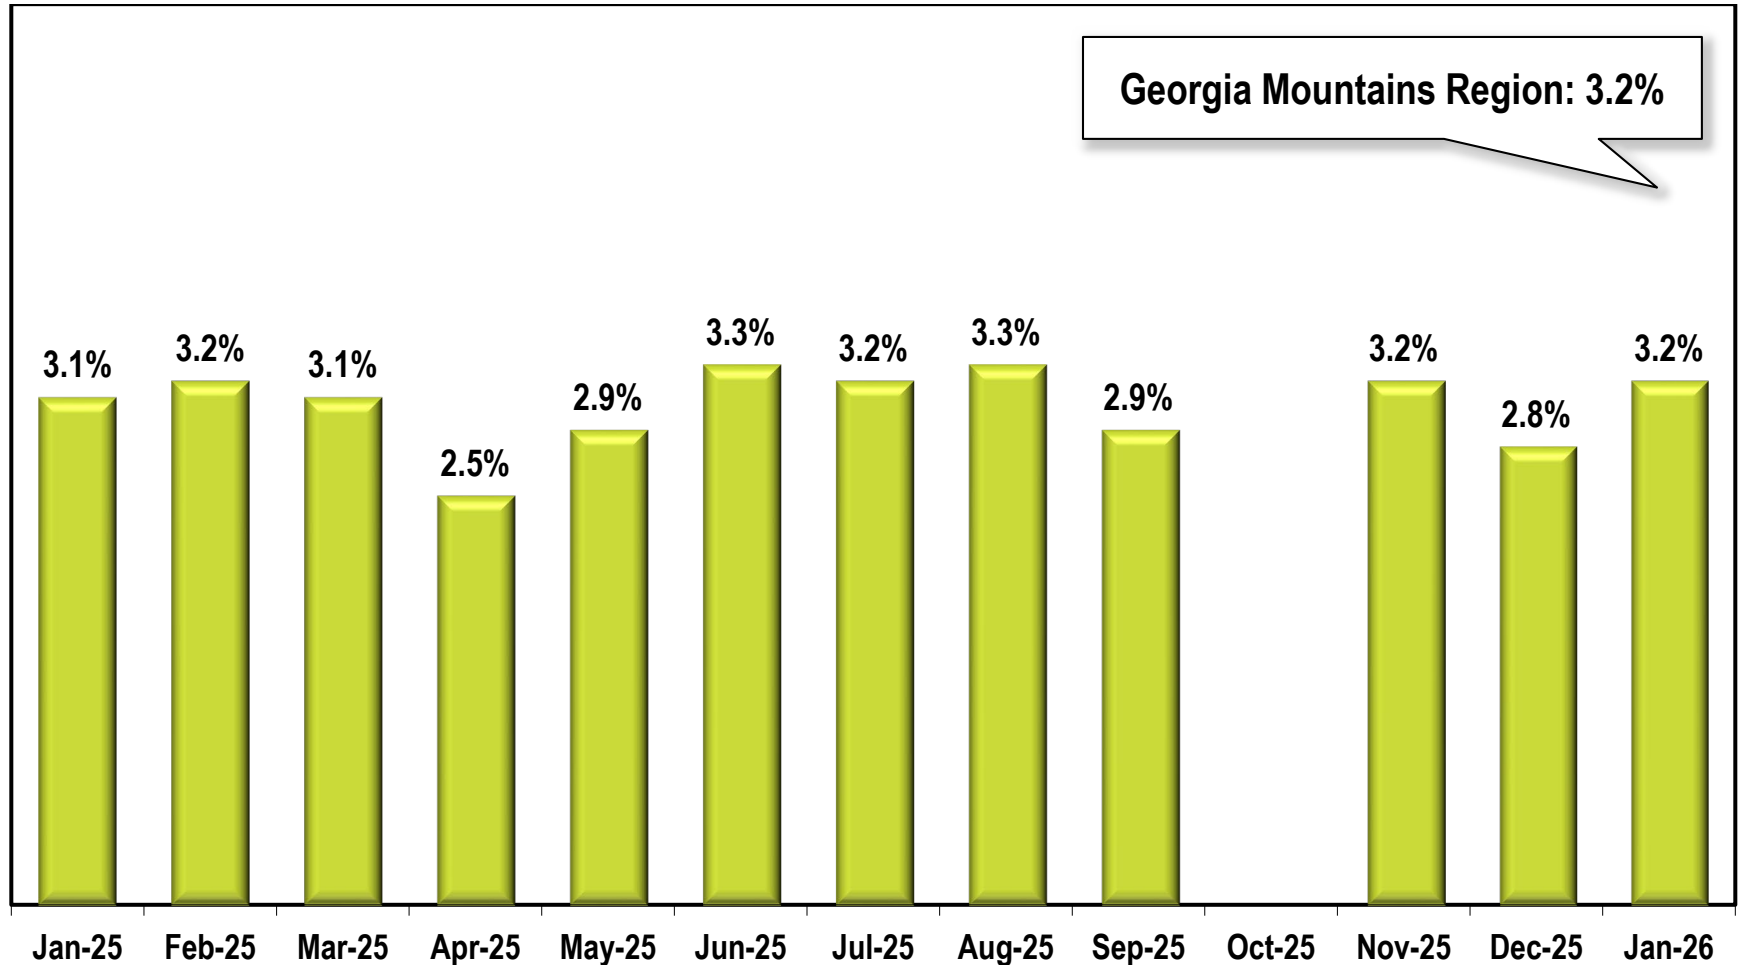

Georgia Mountains Region Unemployment Rate

(Not Seasonally Adjusted)

Due to lapse in appropriations, October 2025 data is missing.

Note: Georgia Mountains Region includes Banks, Dawson, Franklin, Habersham, Hall, Hart, Lumpkin, Rabun, Stephens, Towns, Union, and White counties.