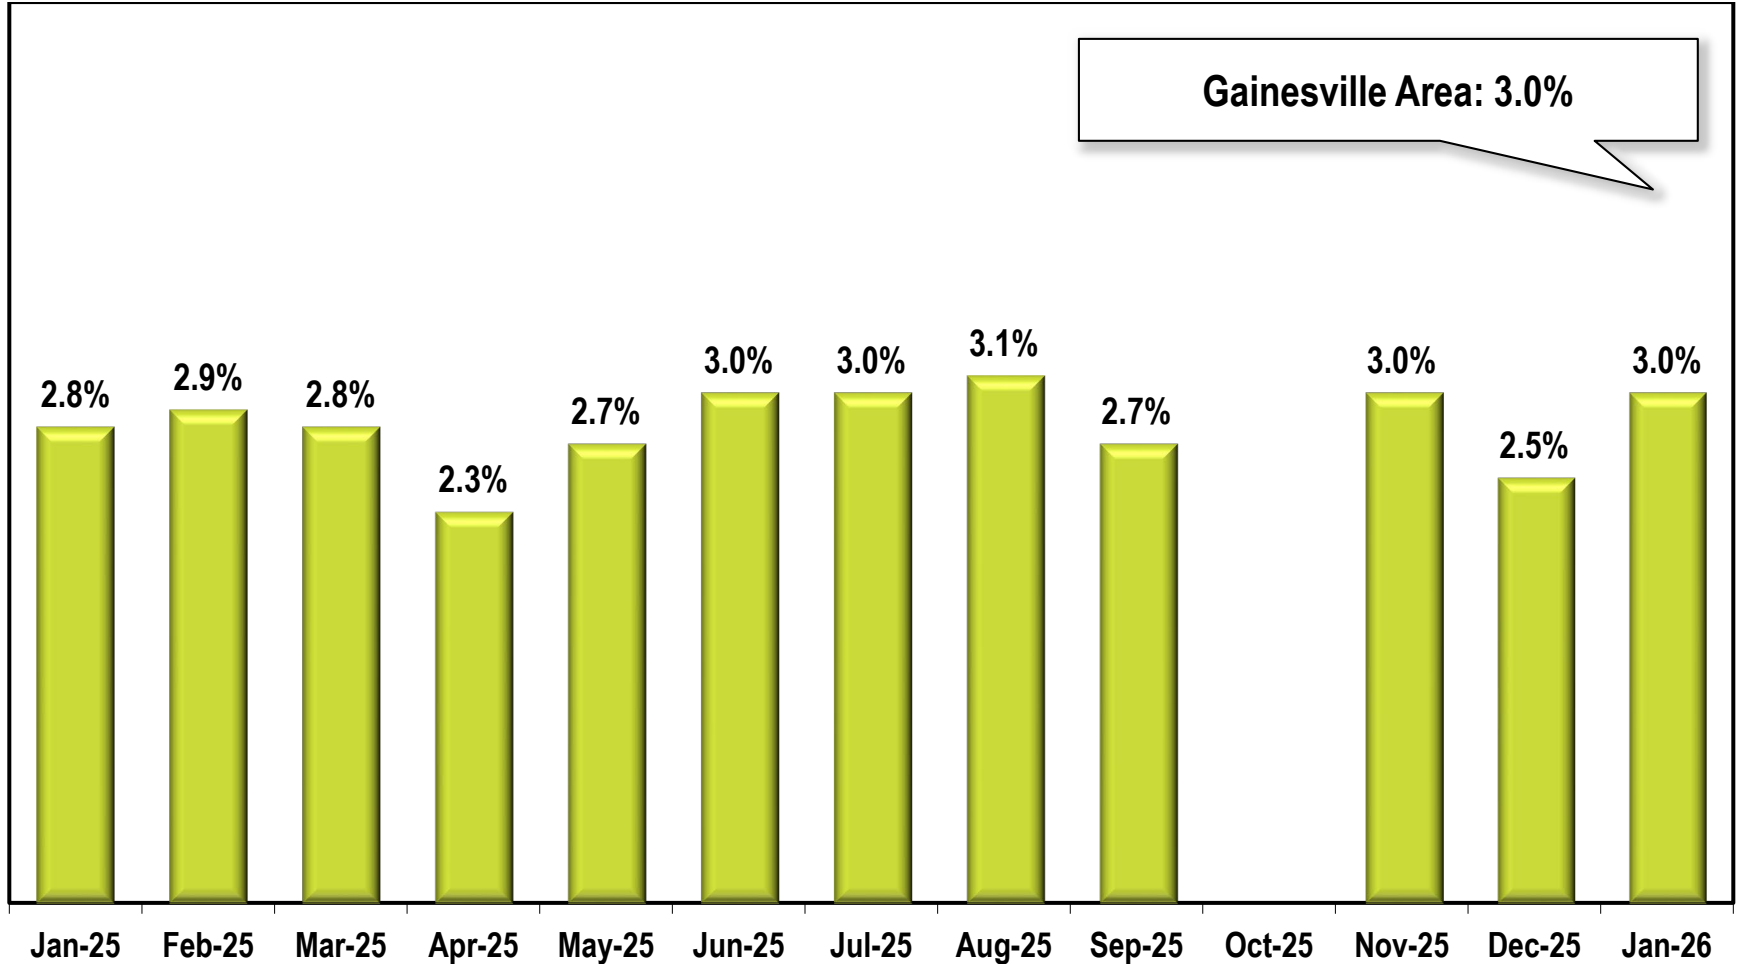

Gainesville Area Unemployment Rate

(Not Seasonally Adjusted)

Due to lapse in appropriations, October 2025 data is missing.

Note: Gainesville Area includes Hall County.

Source: Georgia Department of Labor – Bárbara Rivera Holmes, Commissioner