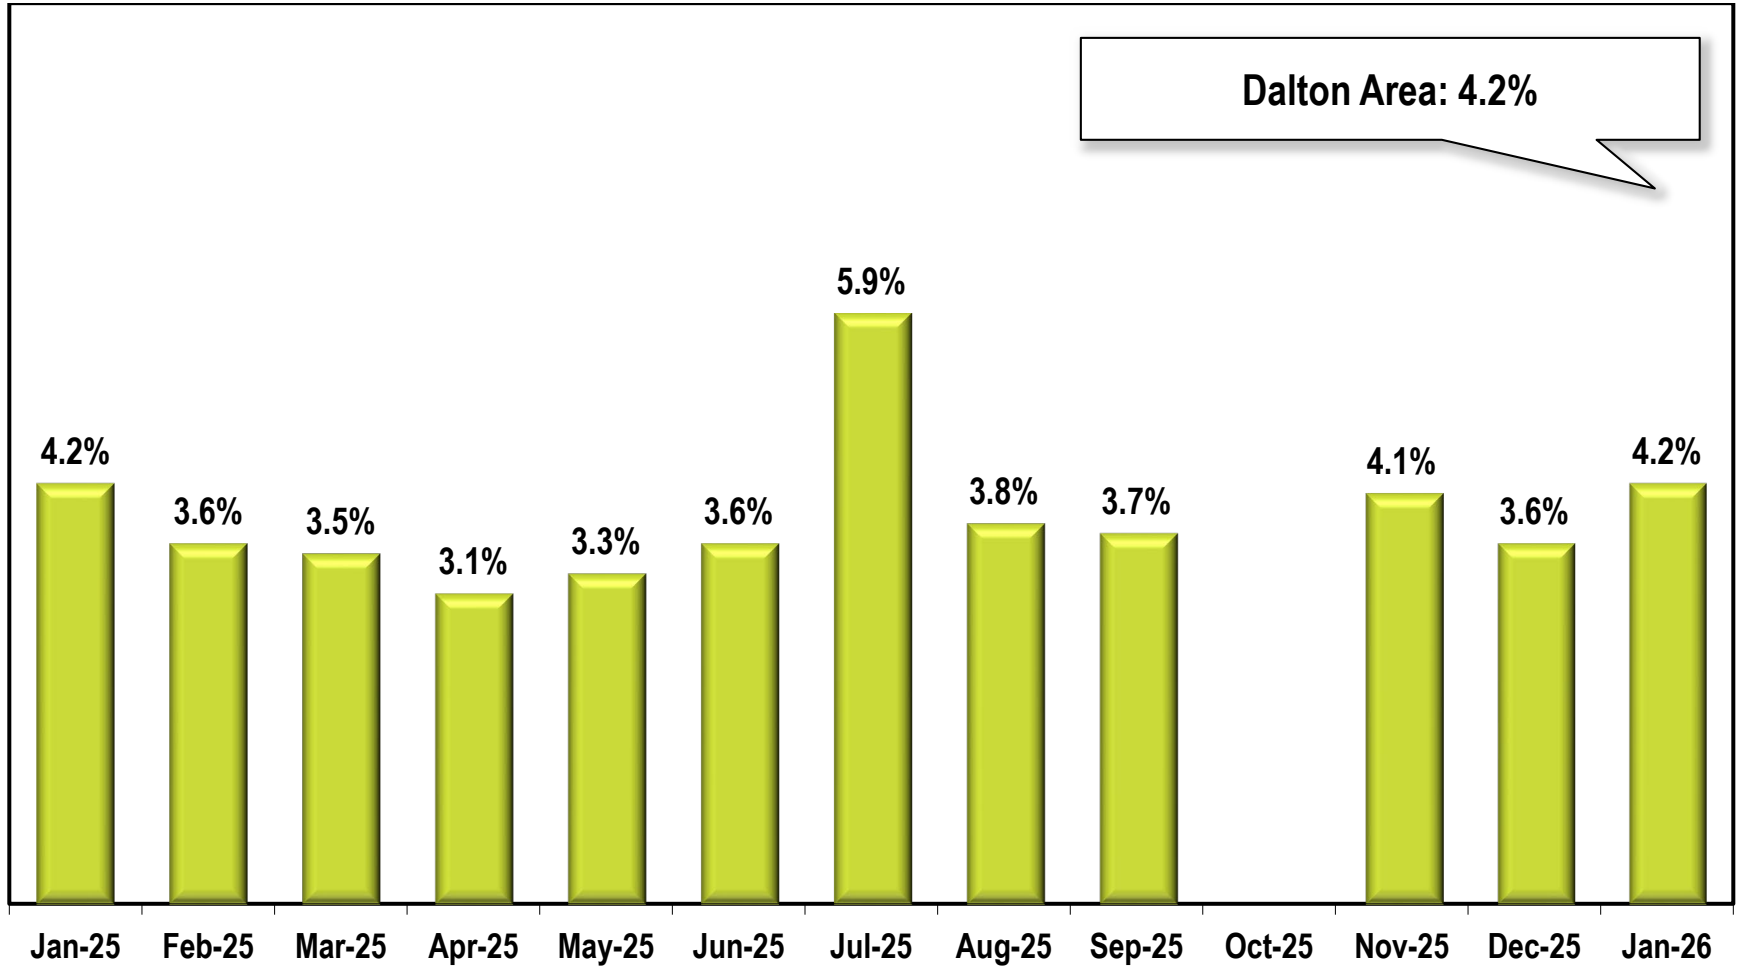

Dalton Area Unemployment Rate

(Not Seasonally Adjusted)

Due to lapse in appropriations, October 2025 data is missing.

Note: Dalton Area includes Murray and Whitfield counties.

Source: Georgia Department of Labor – Bárbara Rivera Holmes, Commissioner