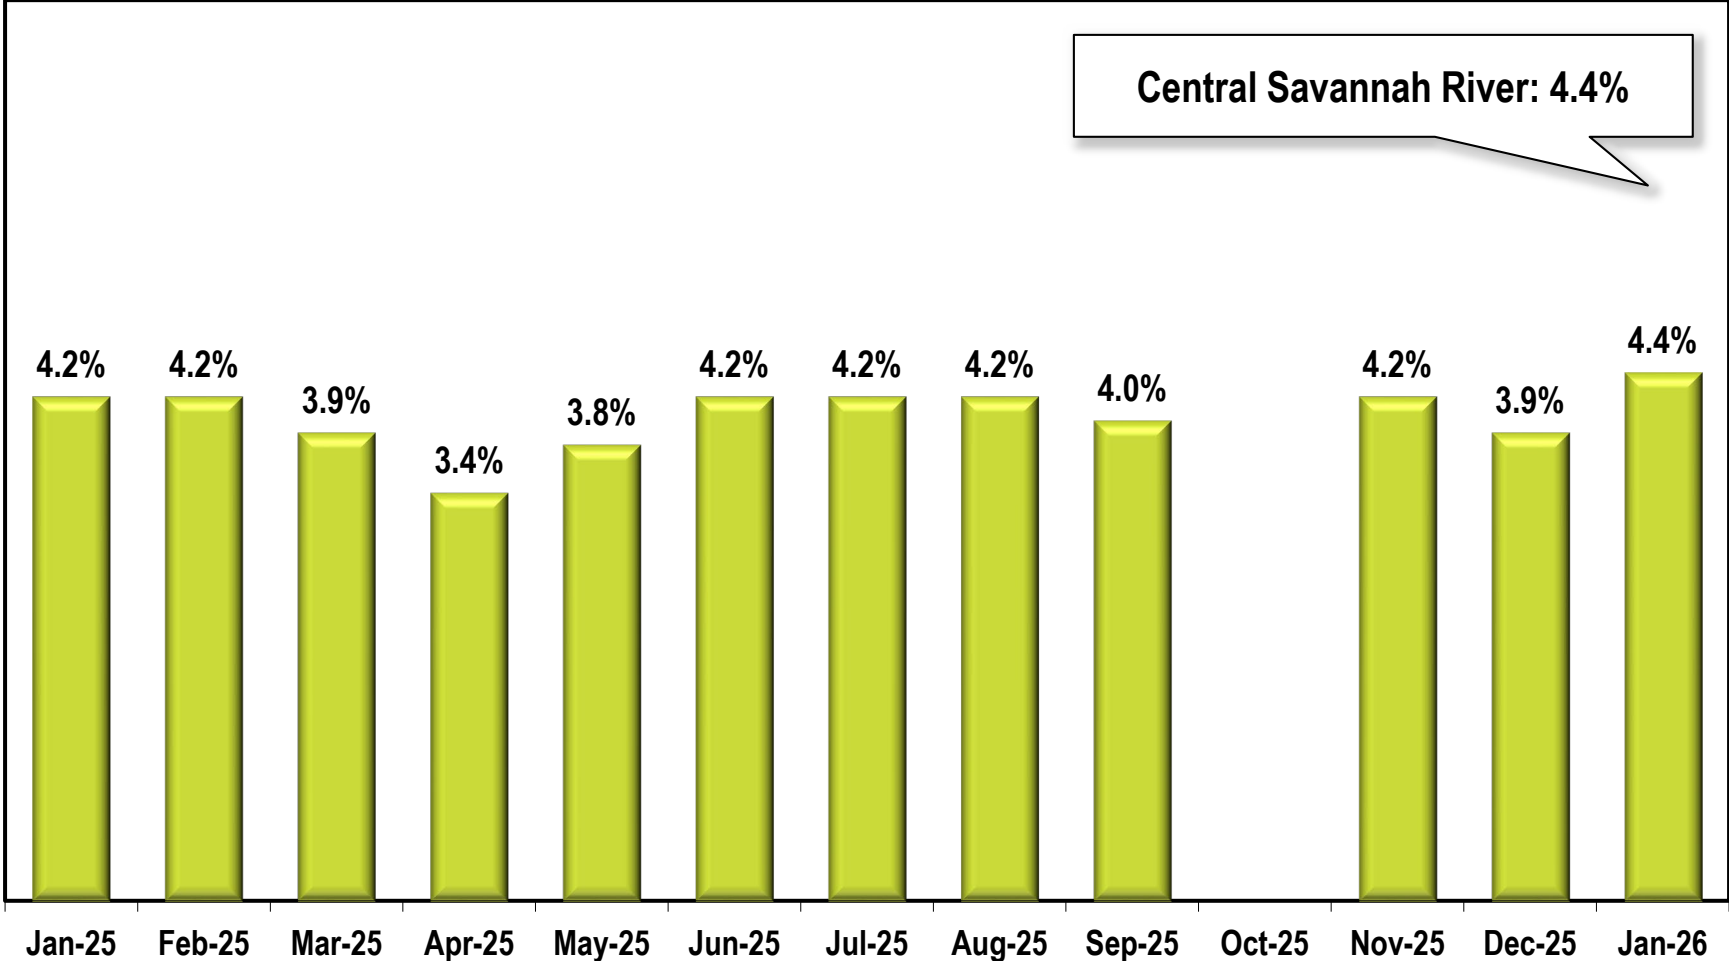

Central Savannah River Area Unemployment Rate

(Not Seasonally Adjusted)

Due to lapse in appropriations, October 2025 data is missing.

Note: Central Savannah River Region includes Burke, Columbia, Glascock, Hancock, Jefferson, Jenkins, McDuffie, Richmond, Taliaferro, Warren, Washington, and Wilkes counties.