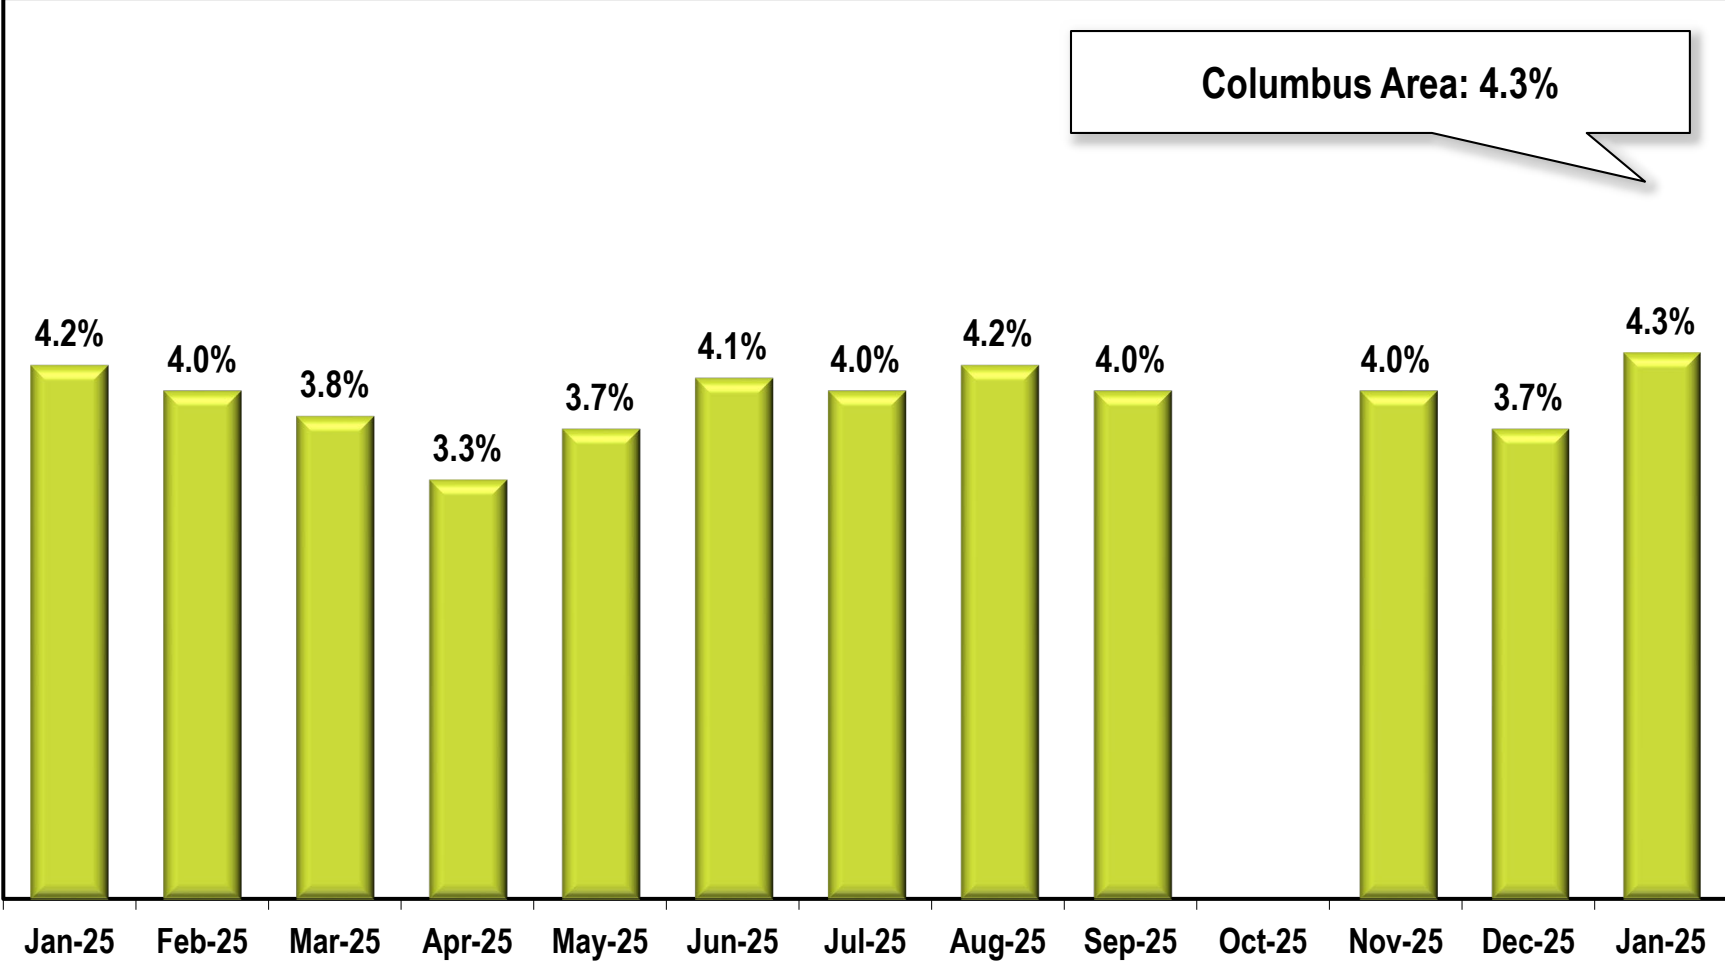

Columbus Area Unemployment Rate

(Not Seasonally Adjusted)

Due to lapse in appropriations, October 2025 data is missing.

Note: Columbus Area includes Chattahoochee, Harris, Marion, Muscogee, Stewart, and Russell (Alabama) counties.