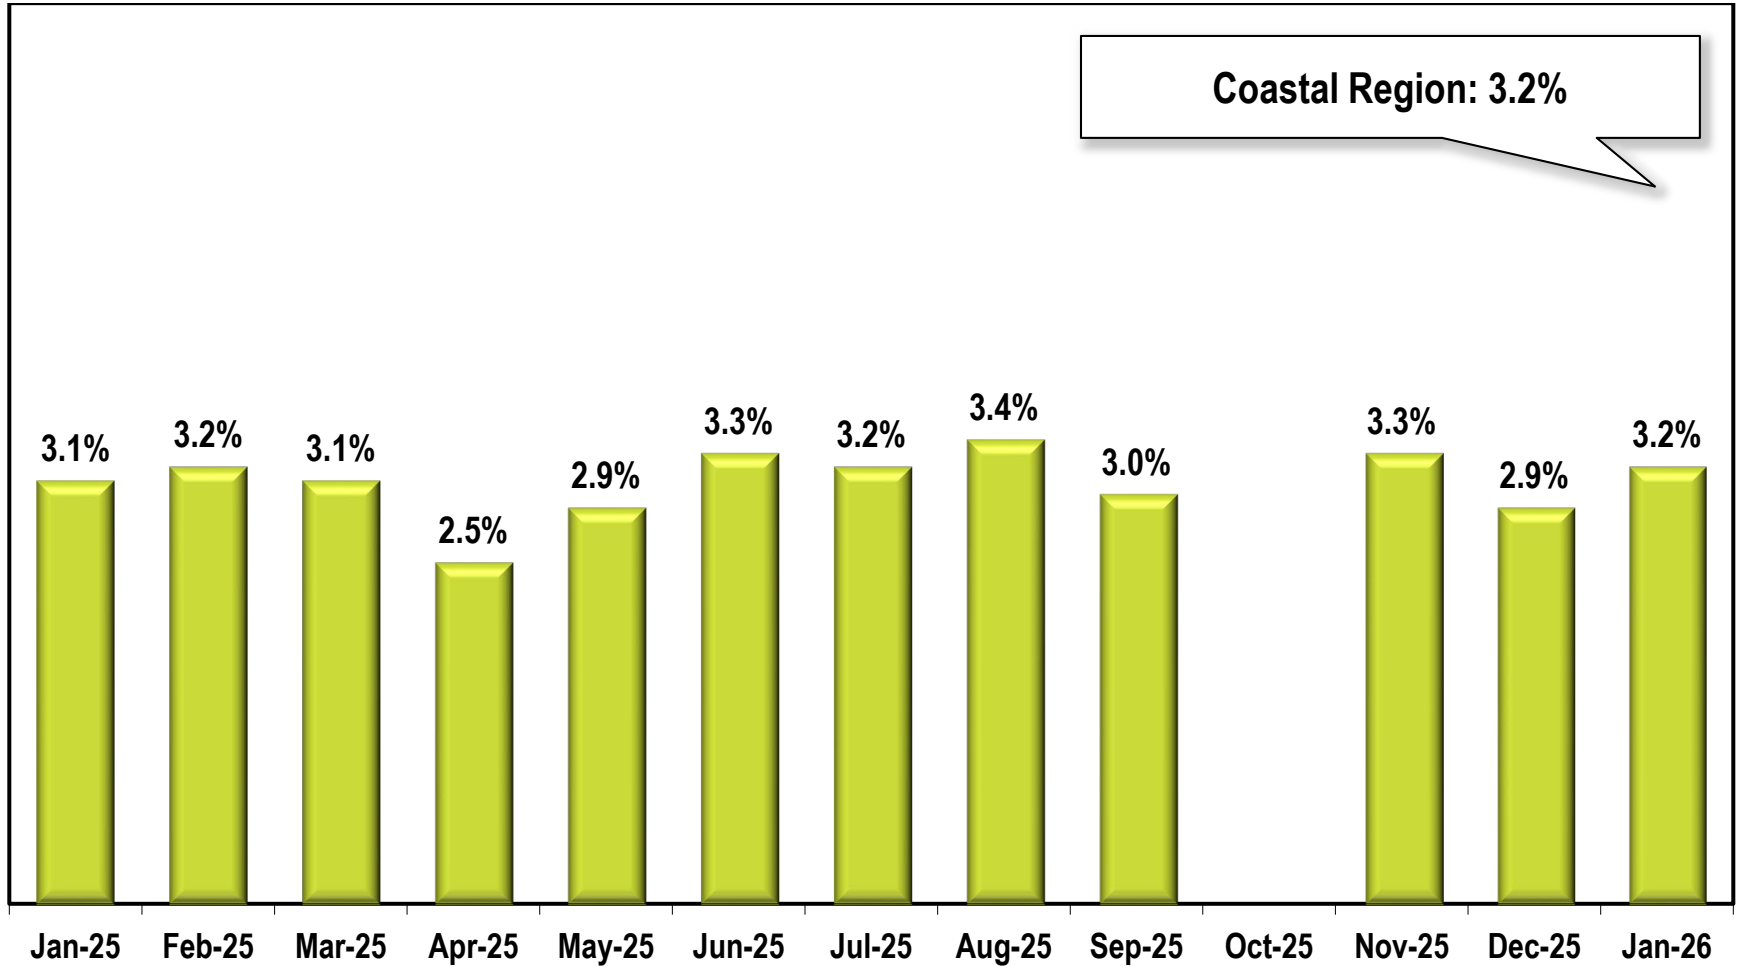

Coastal Region Unemployment Rate

(Not Seasonally Adjusted)

Due to lapse in appropriations, October 2025 data is missing.

Note: Coastal Region includes Bryan, Bulloch, Camden, Chatham, Effingham, Glynn, Liberty, Long, McIntosh, and Screven counties.