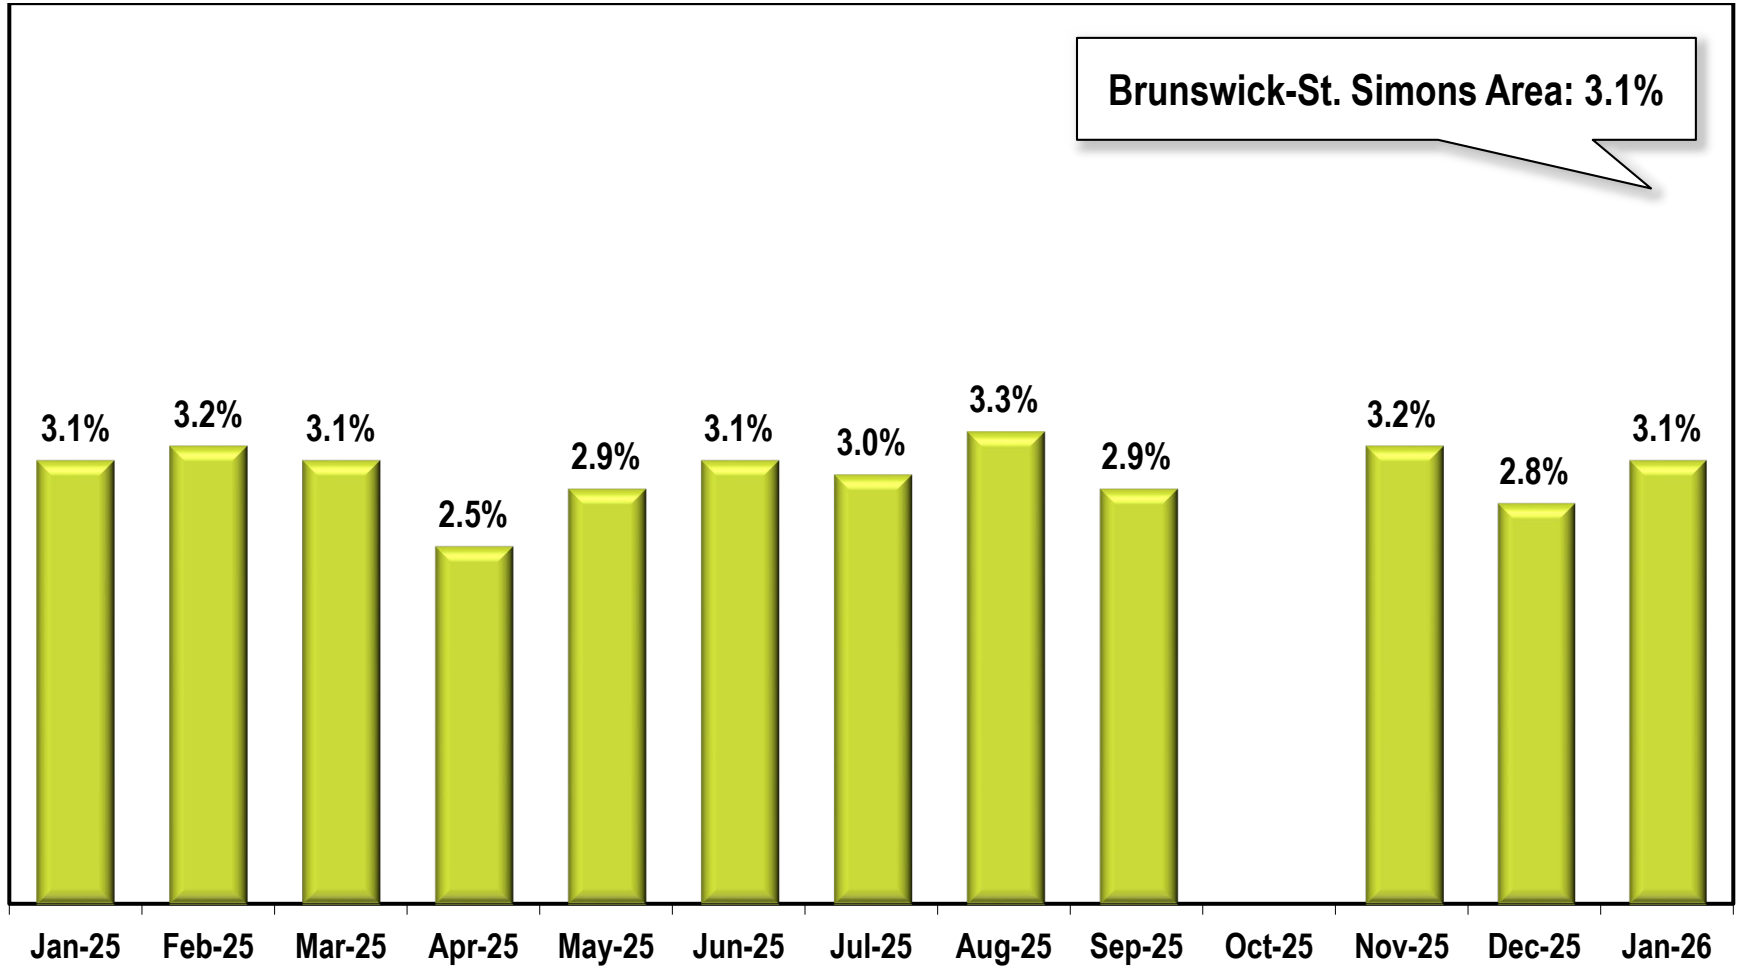

Brunswick-St. Simons Area Unemployment Rate

(Not Seasonally Adjusted)

Due to lapse in appropriations, October 2025 data is missing.

Note: Brunswick Area includes Brantley, Glynn, and McIntosh counties.

Source: Georgia Department of Labor – Bárbara Rivera Holmes, Commissioner