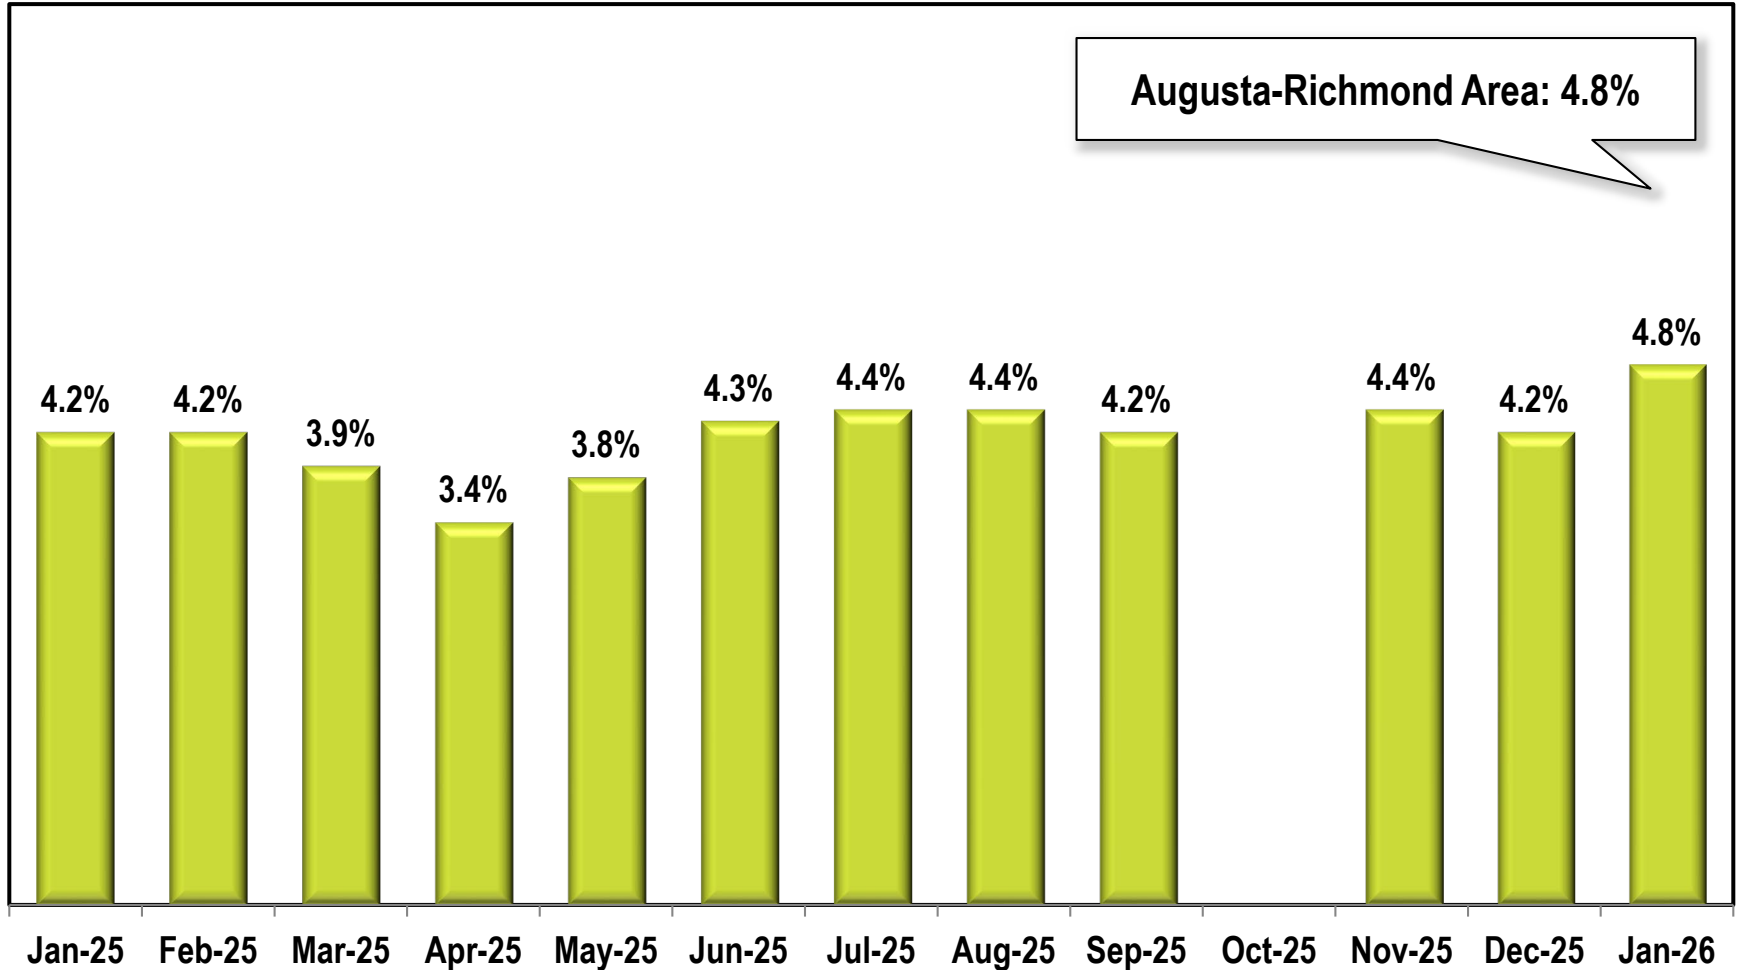

Augusta-Richmond Area Unemployment Rate

(Not Seasonally Adjusted)

Due to lapse in appropriations, October 2025 data is missing.

Note: Augusta-Richmond County Area includes Burke, Columbia, Lincoln, McDuffie, Richmond and Aiken, and Edgefield (South Carolina) counties.