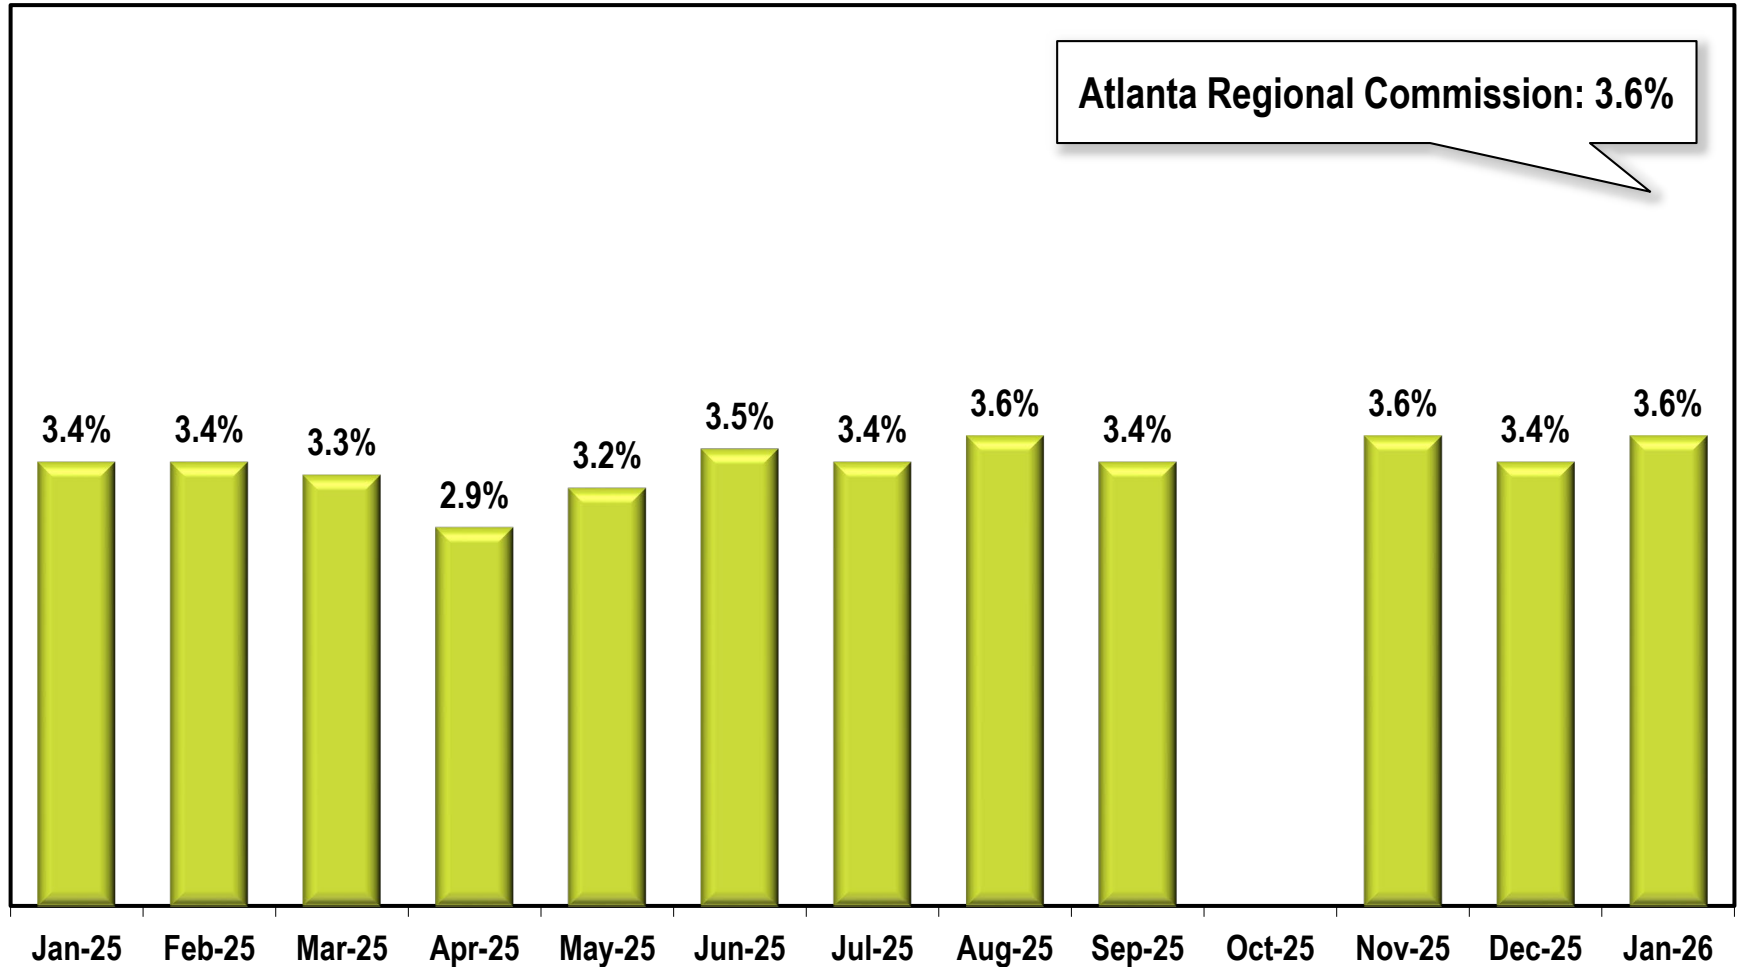

# Atlanta Regional Commission Unemployment Rate (Not Seasonally Adjusted)

Due to lapse in appropriations, October 2025 data is missing.

Note: Atlanta Regional Commission includes Cherokee, Clayton, Cobb, DeKalb, Douglas, Fayette, Forsyth, Fulton, Gwinnett, Henry, and Rockdale counties.