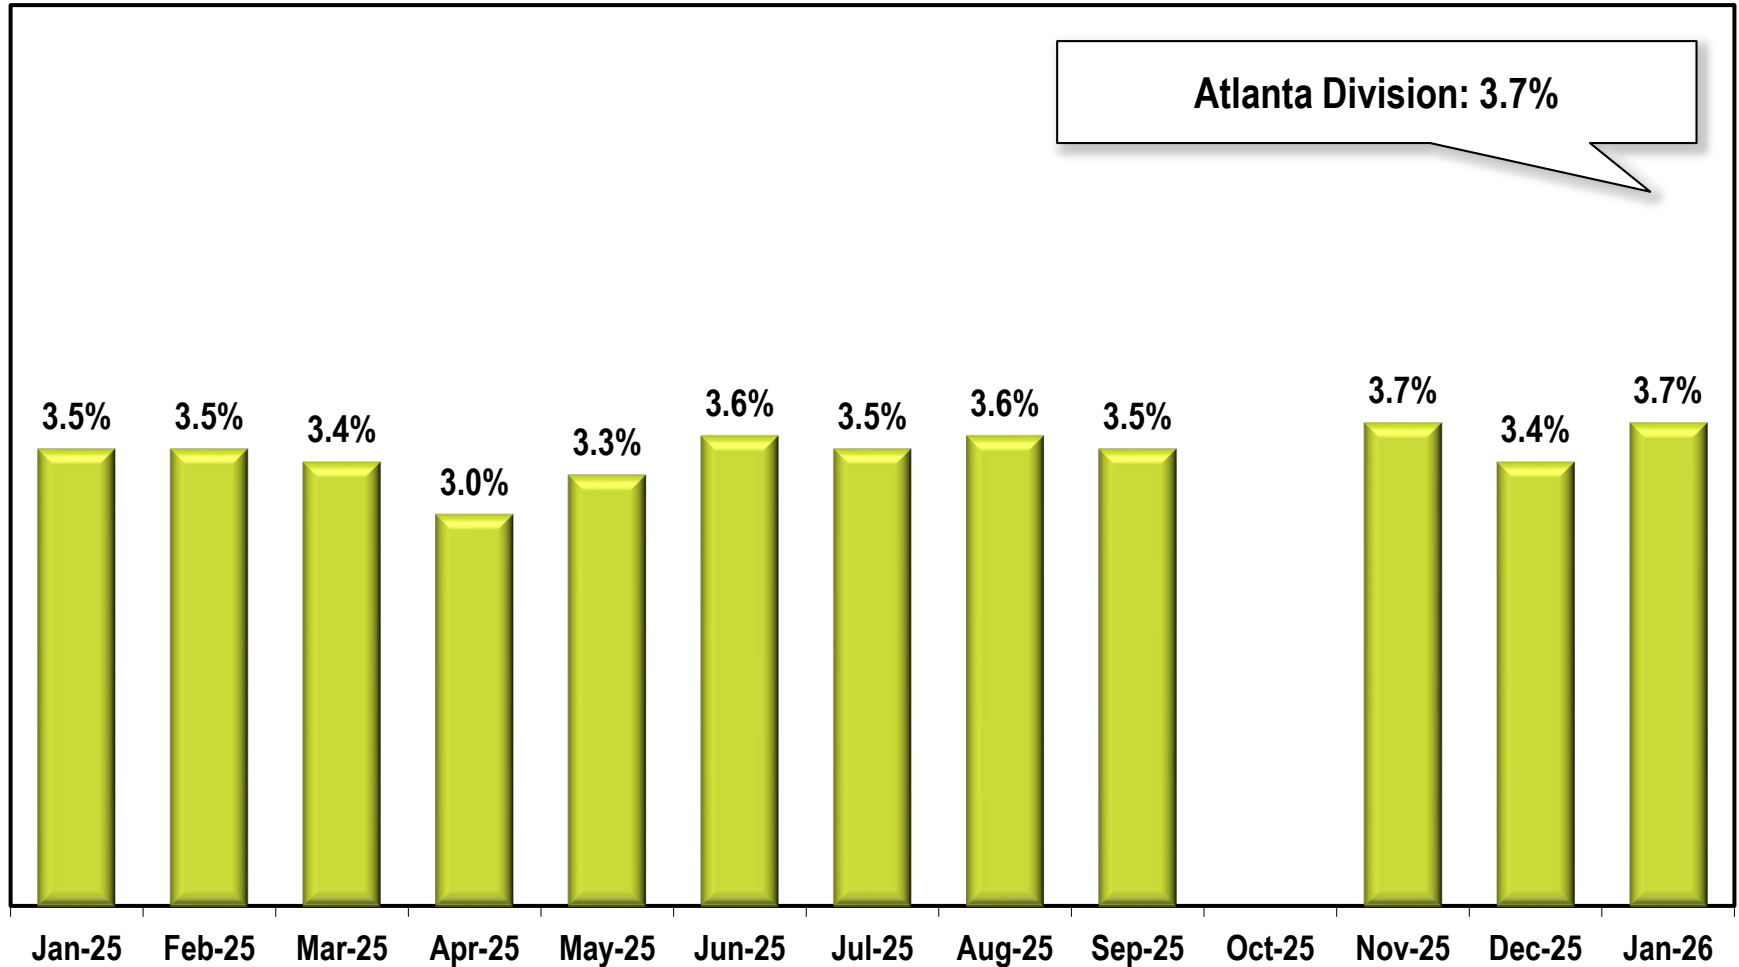

Atlanta Division Unemployment Rate (Not Seasonally Adjusted)

Due to lapse in appropriations, October 2025 data is missing.

Note: Atlanta Division includes Barrow, Butts, Carroll, Clayton, Coweta, Dawson, DeKalb, Douglas, Fayette, Forsyth, Fulton, Gwinnett, Heard, Henry, Jasper, Lumpkin, Meriwether, Morgan, Newton, Pickens, Pike, Rockdale, Spalding, and Walton counties.