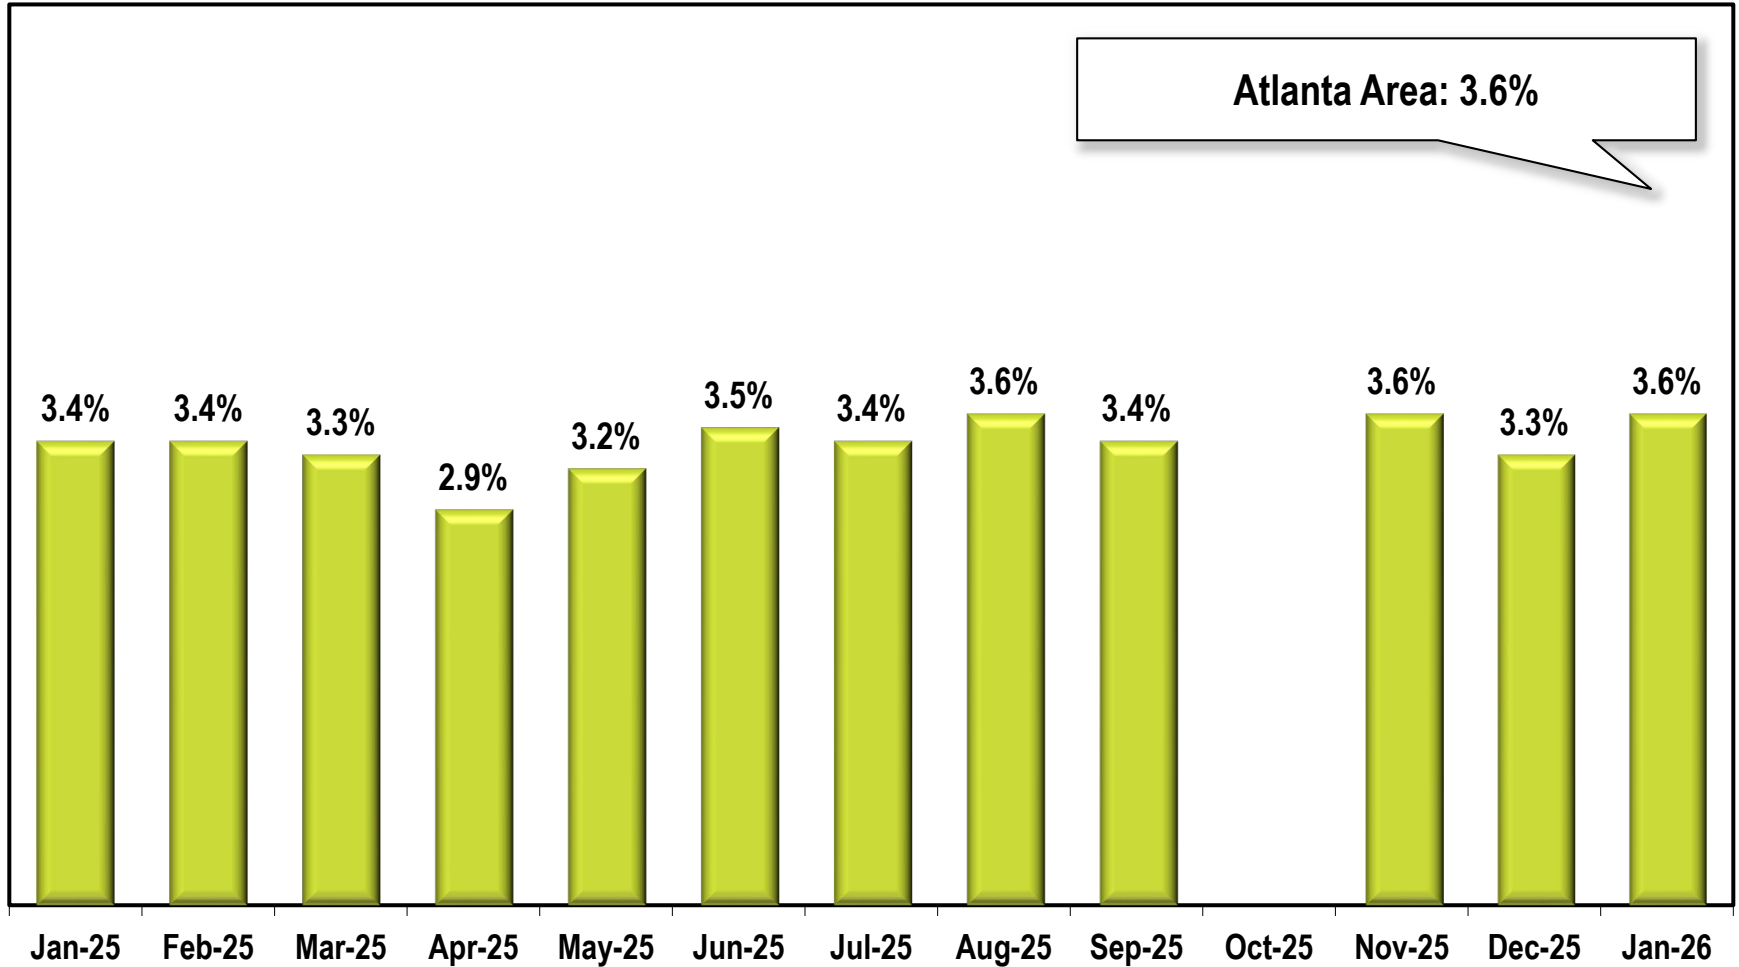

Atlanta Area Unemployment Rate

(Not Seasonally Adjusted)

Due to lapse in appropriations, October 2025 data is missing.

Note: Atlanta Area includes Barrow, Bartow, Butts, Carroll, Cherokee, Clayton, Cobb, Coweta, Dawson, DeKalb, Douglas, Fayette, Forsyth, Fulton, Gwinnett, Haralson, Heard, Henry, Jasper, Lumpkin, Meriwether, Morgan, Newton, Paulding, Pickens, Pike, Rockdale, Spalding, and Walton counties.