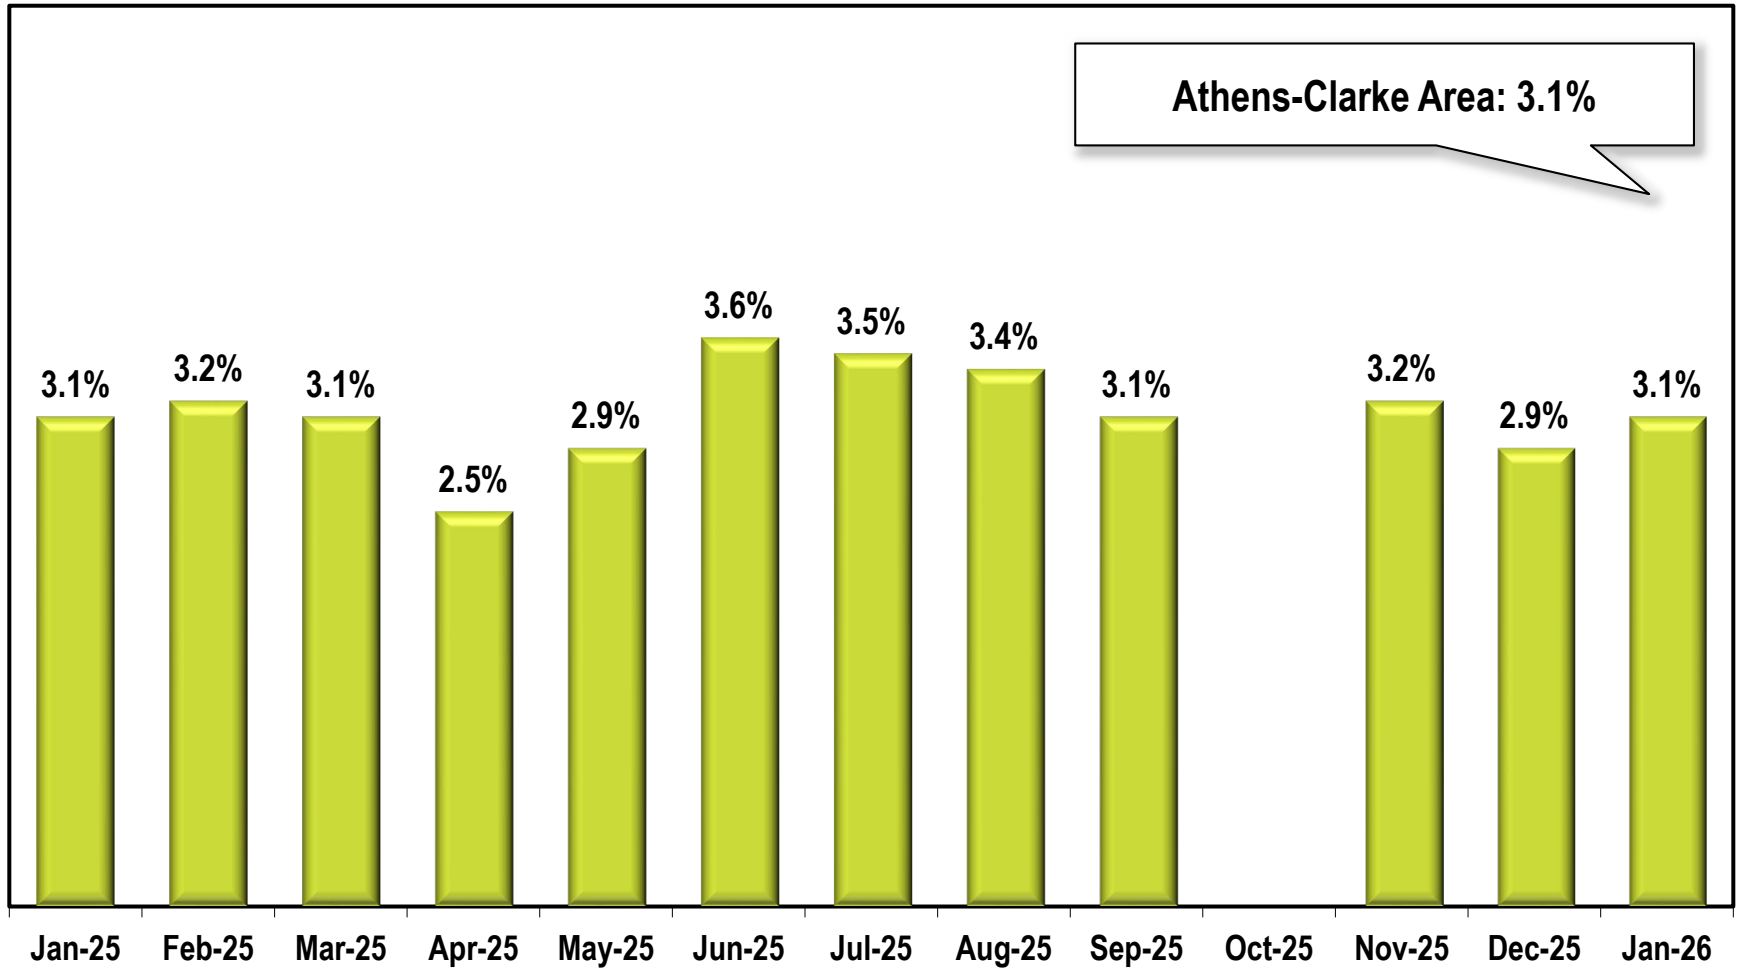

Athens-Clarke Area Unemployment Rate

(Not Seasonally Adjusted)

Due to lapse in appropriations, October 2025 data is missing.

Note: Athens-Clarke County Area includes Clarke, Madison, Oconee, and Oglethorpe counties.