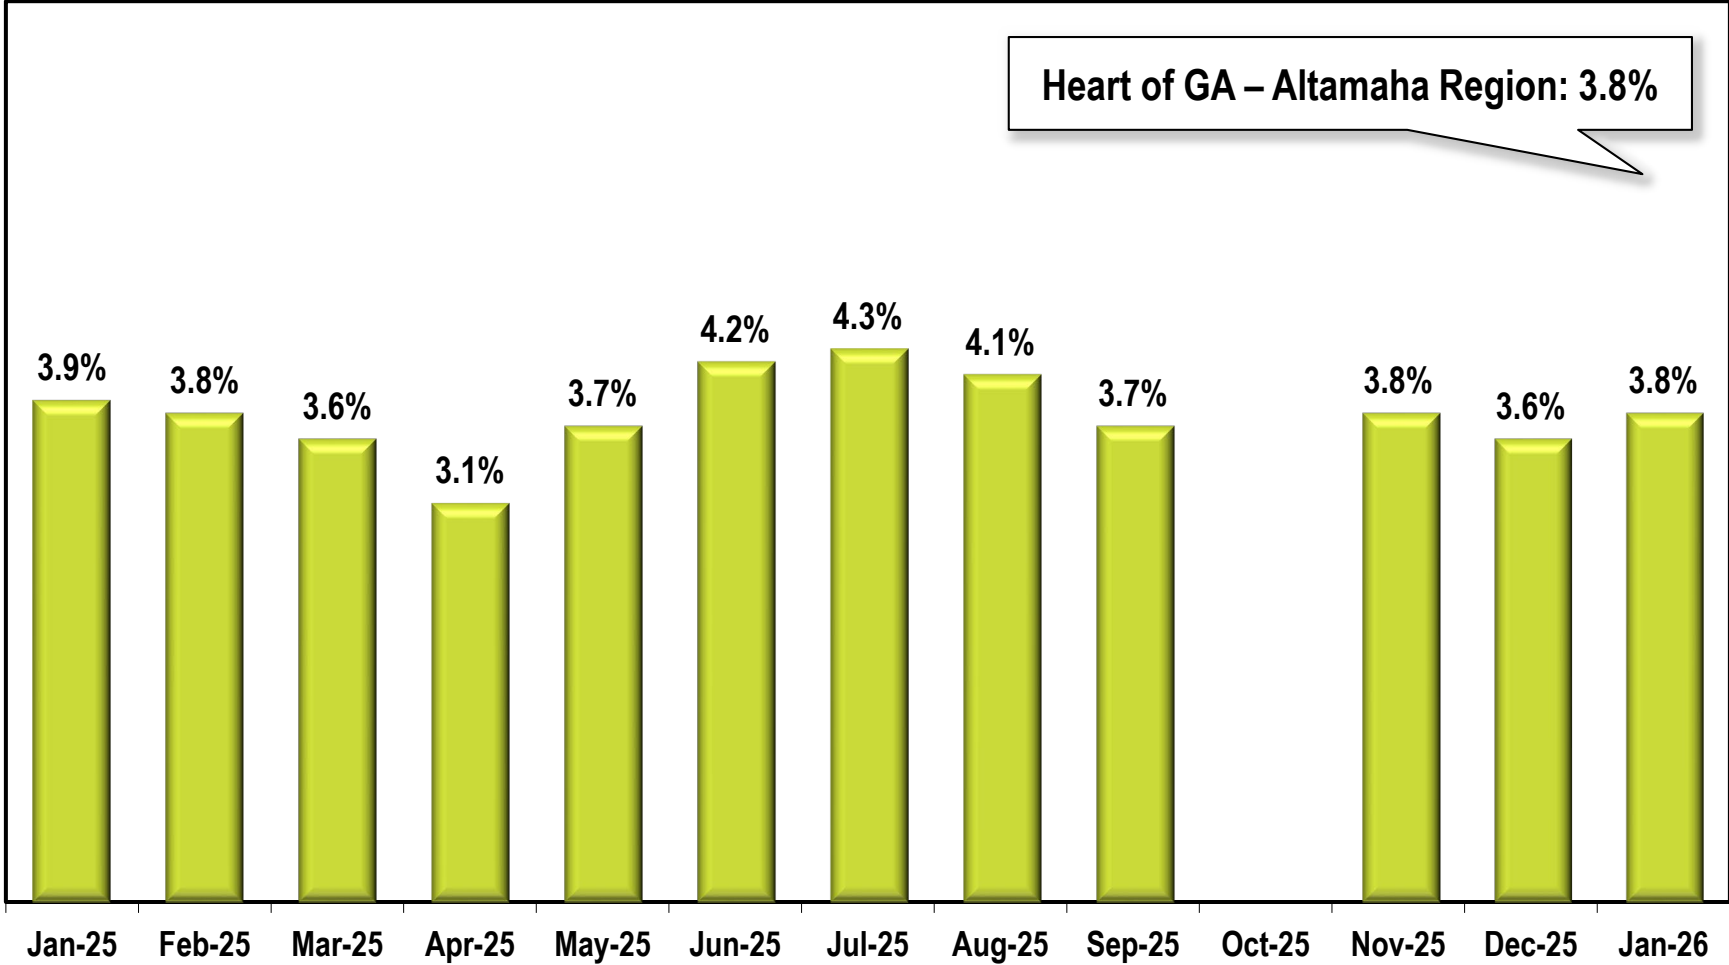

# Heart of GA-Altamaha Area Unemployment Rate

(Not Seasonally Adjusted)

Heart of GA – Altamaha Region: 3.8%

Due to lapse in appropriations, October 2025 data is missing.

Note: Heart of Georgia - Altamaha Region includes Appling, Bleckley, Candler, Dodge, Emanuel, Evans, Jeff Davis, Johnson, Laurens, Montgomery, Tattnall, Telfair, Toombs, Treutlen, Wayne, Wheeler, and Wilcox counties.