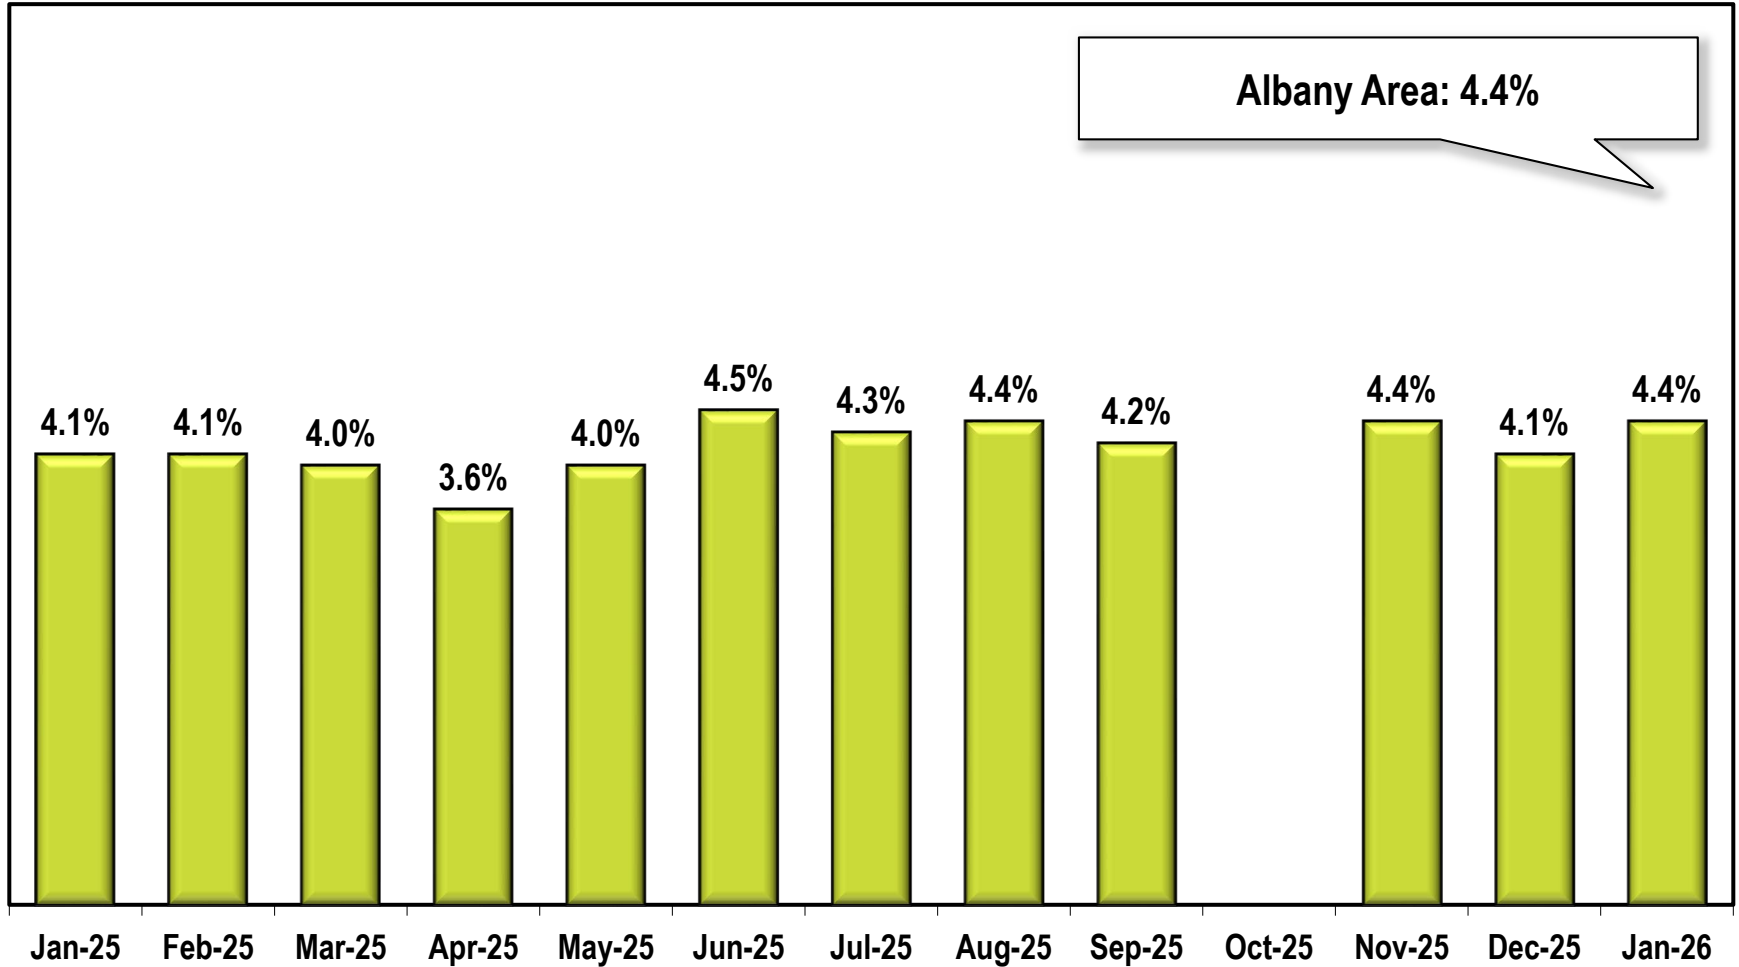

Albany Area Unemployment Rate

(Not Seasonally Adjusted)

Due to lapse in appropriations, October 2025 data is missing.

Note: Albany Area includes Dougherty, Lee, Terrell, and Worth counties.

Source: Georgia Department of Labor – Bárbara Rivera Holmes, Commissioner