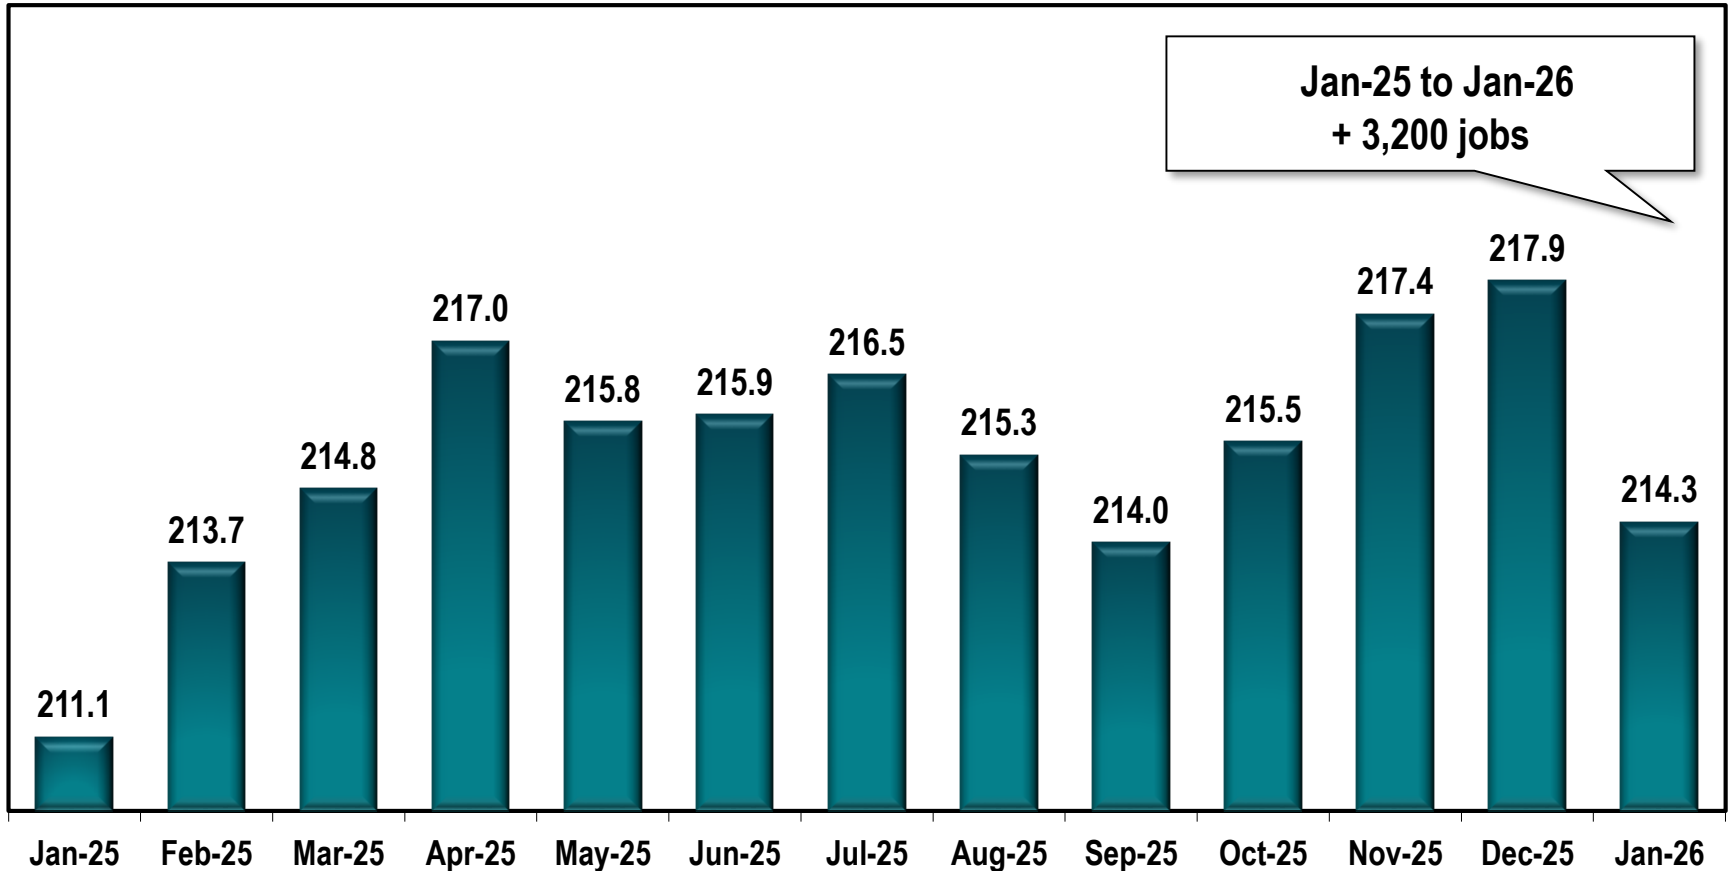

# Savannah MSA Employment

(In Thousands)

Note: Savannah MSA includes Bryan, Chatham and Effingham counties.

Source: Georgia Department of Labor - Bárbara Rivera Holmes, Commissioner