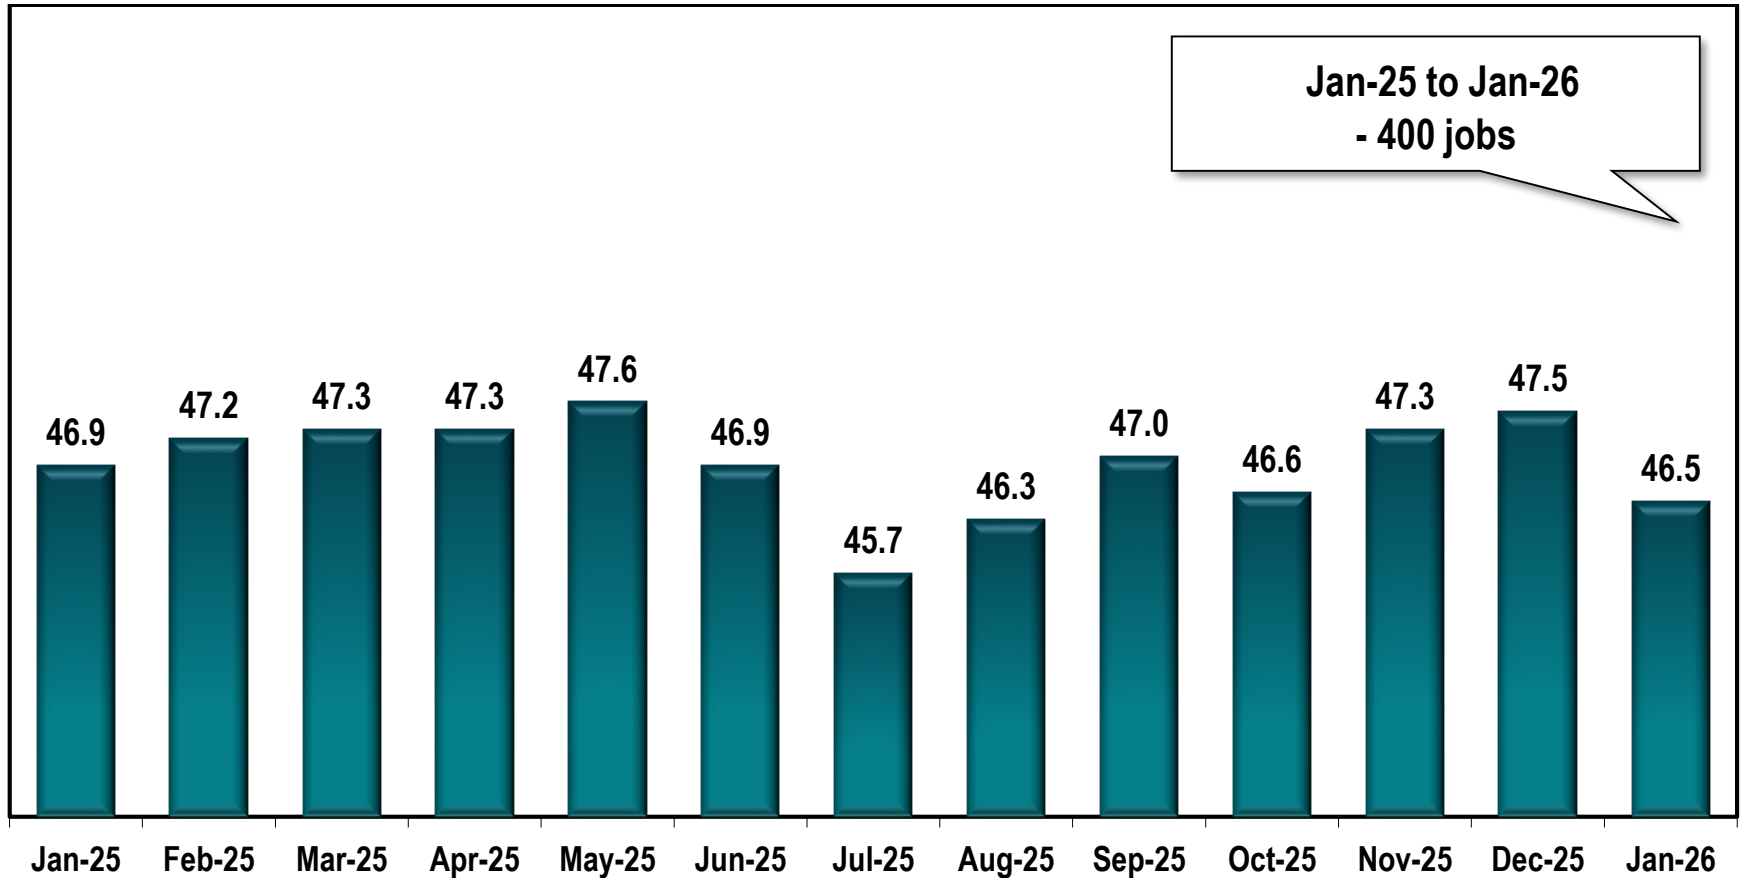

Rome MSA Employment

(In Thousands)

Note: Rome MSA comprises Floyd county.

Source: Georgia Department of Labor - Bárbara Rivera Holmes, Commissioner