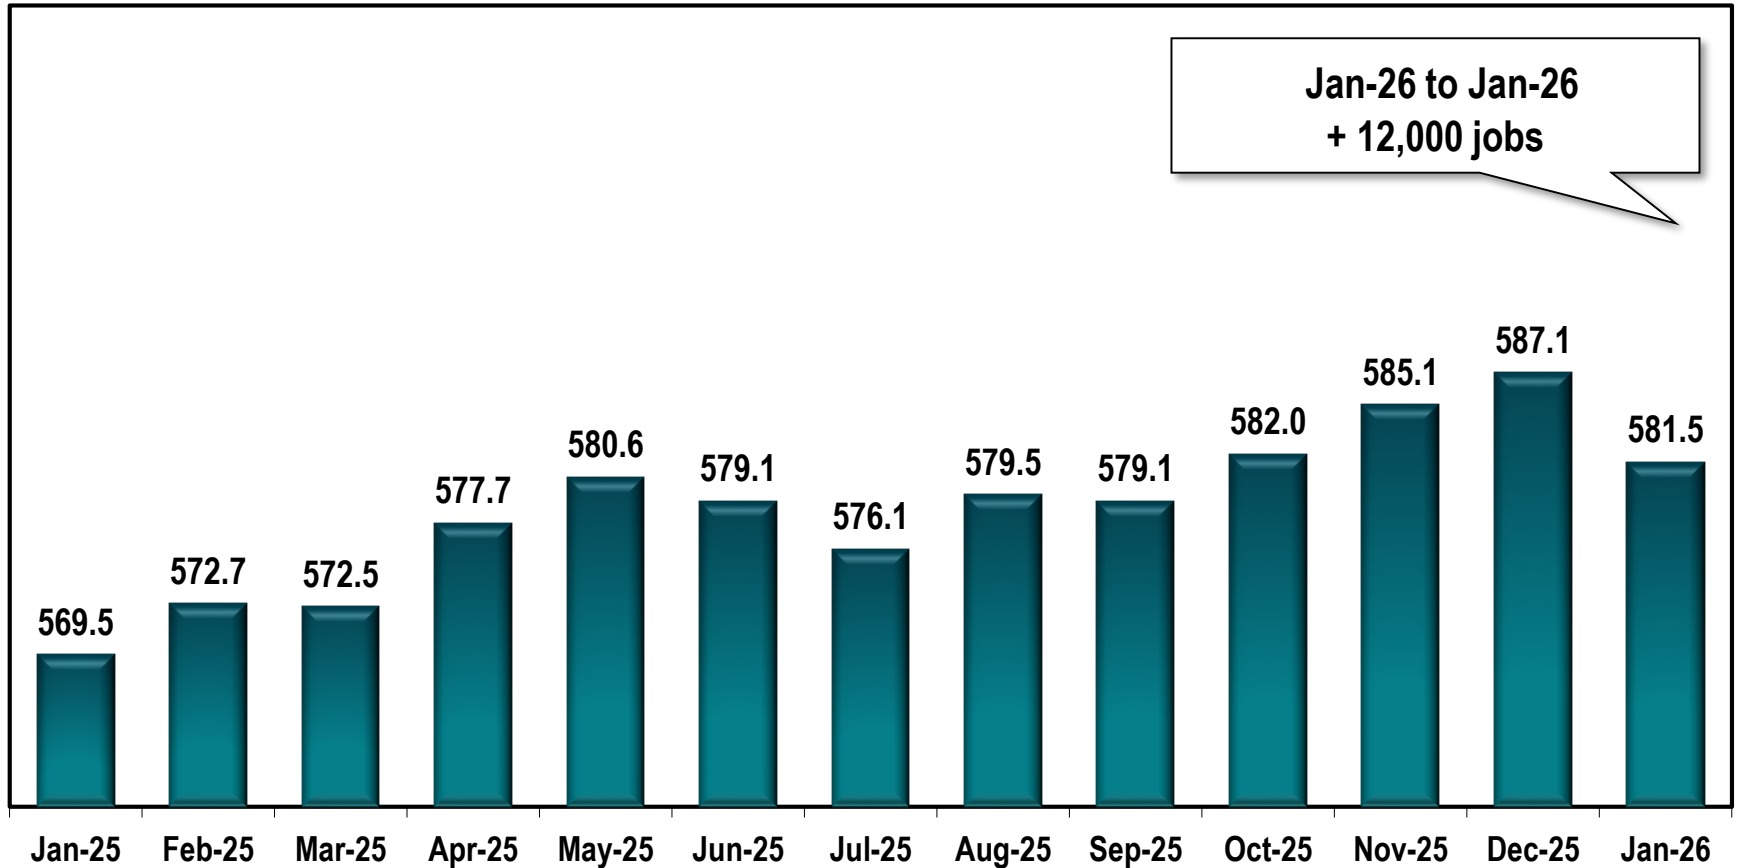

Marietta MD Employment

(In Thousands)

Note: Marietta MD includes Bartow, Cherokee, Cobb, Haralson and Paulding counties.

Source: Georgia Department of Labor - Bárbara Rivera Holmes, Commissioner