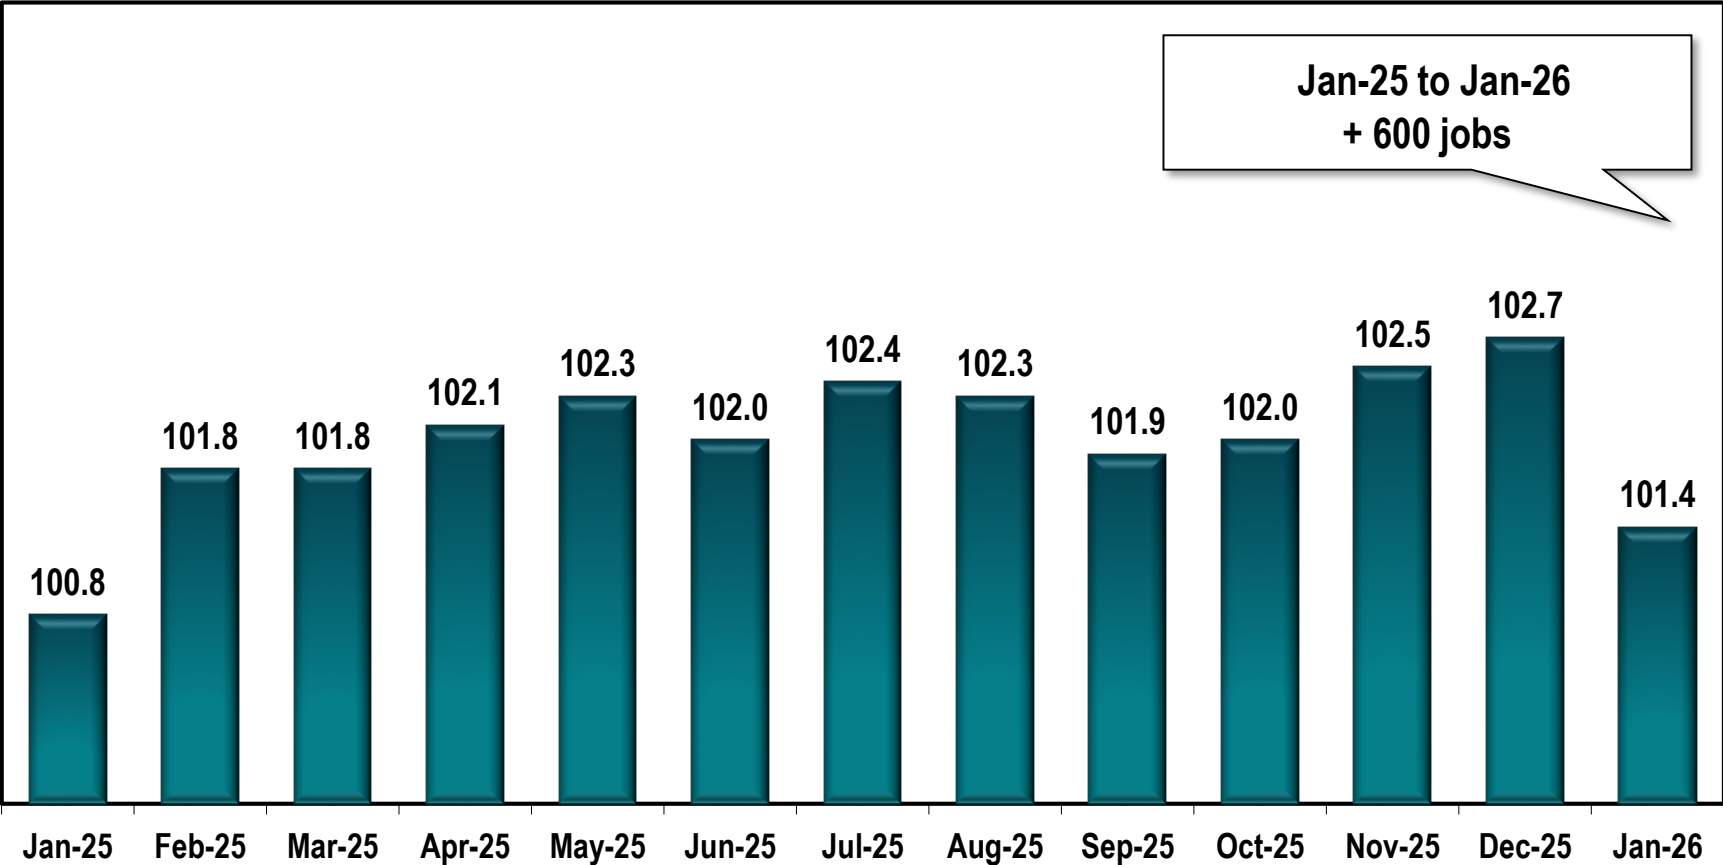

Macon-Bibb MSA Employment

(In Thousands)

Note: Macon MSA includes Bibb, Crawford, Jones, Monroe and Twiggs counties.

Source: Georgia Department of Labor - Bárbara Rivera Holmes, Commissioner