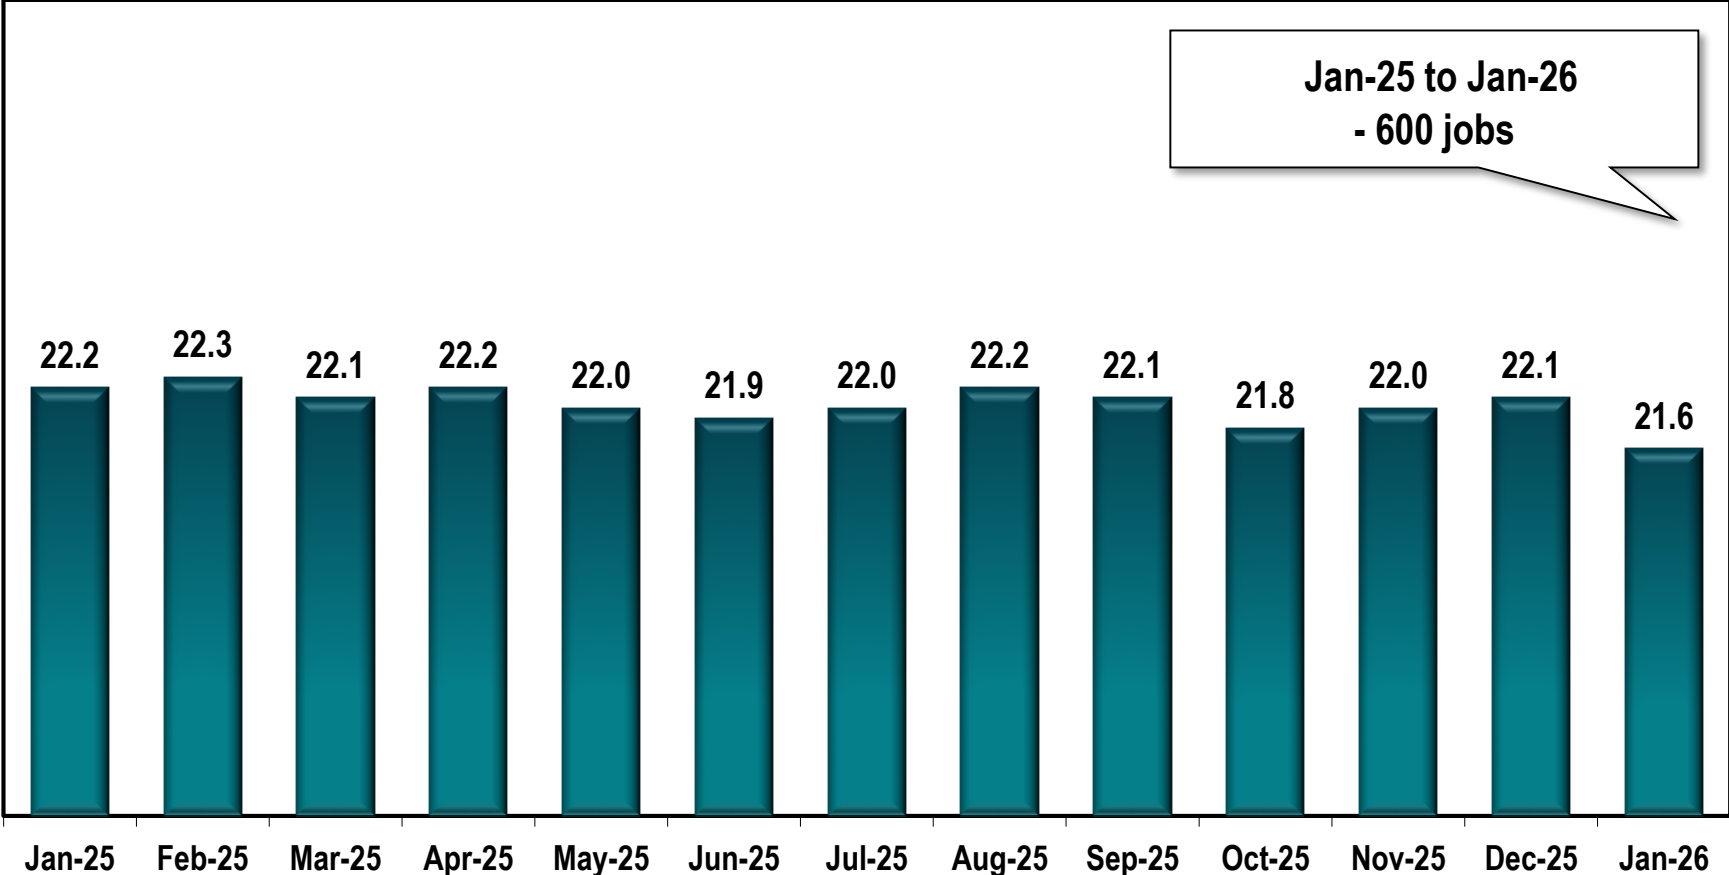

# Hinesville MSA Employment

(In Thousands)

Note: Hinesville MSA includes Liberty and Long counties.

Source: Georgia Department of Labor - Bárbara Rivera Holmes, Commissioner