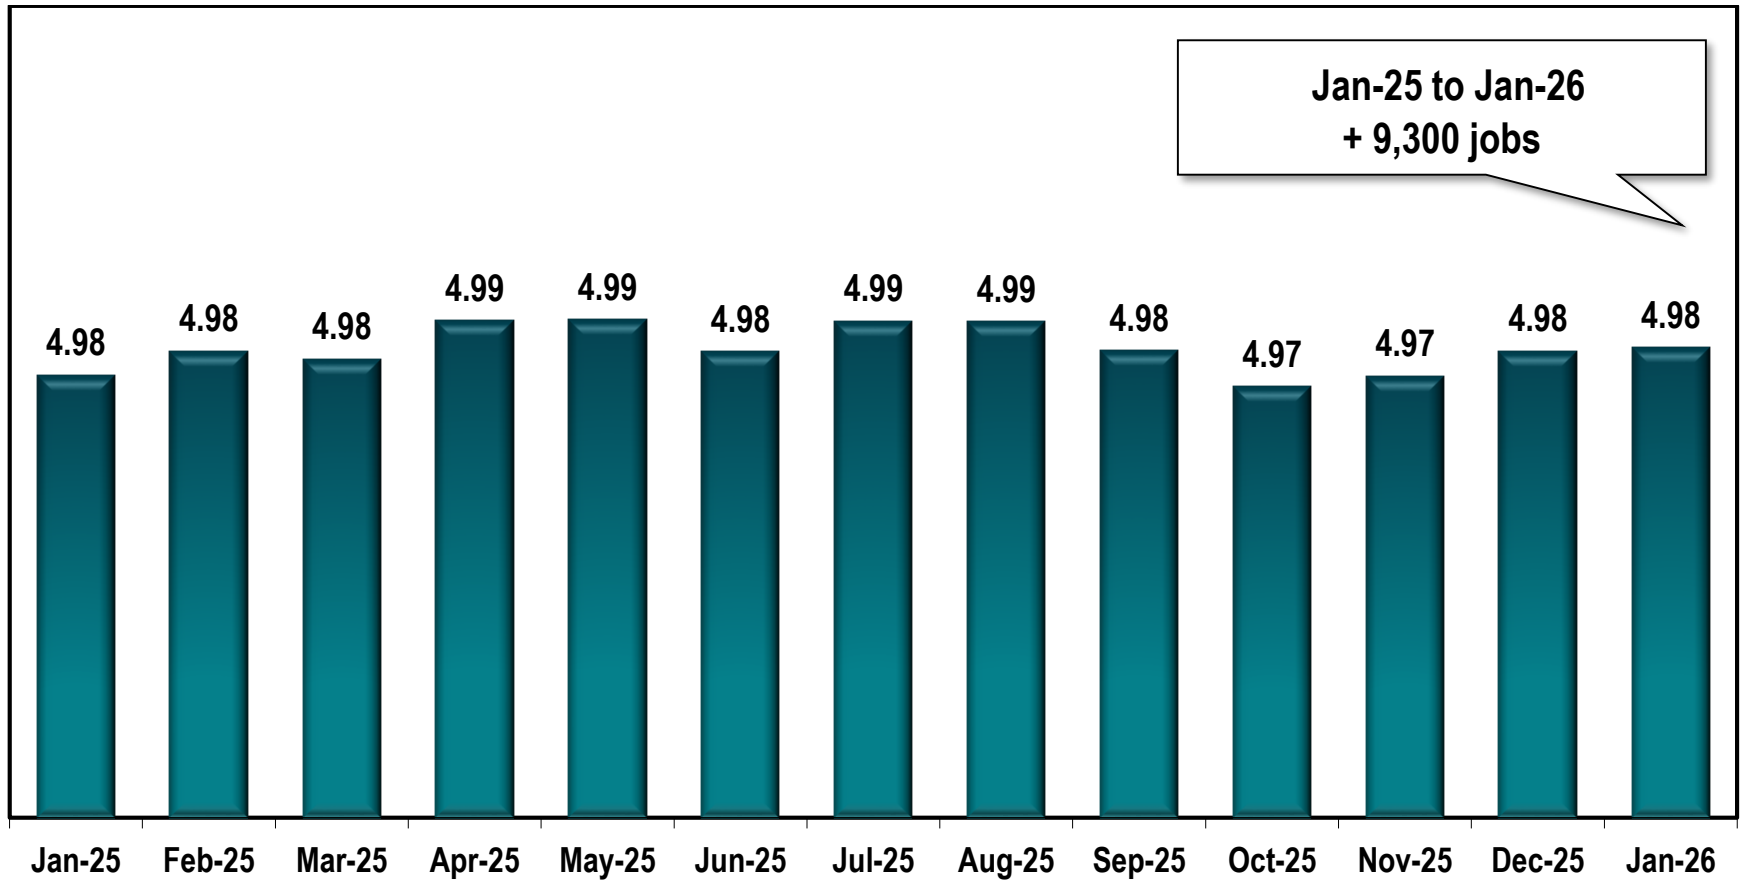

Georgia Employment

Seasonally Adjusted
(In Millions)

Source: Georgia Department of Labor - Bárbara Rivera Holmes, Commissioner