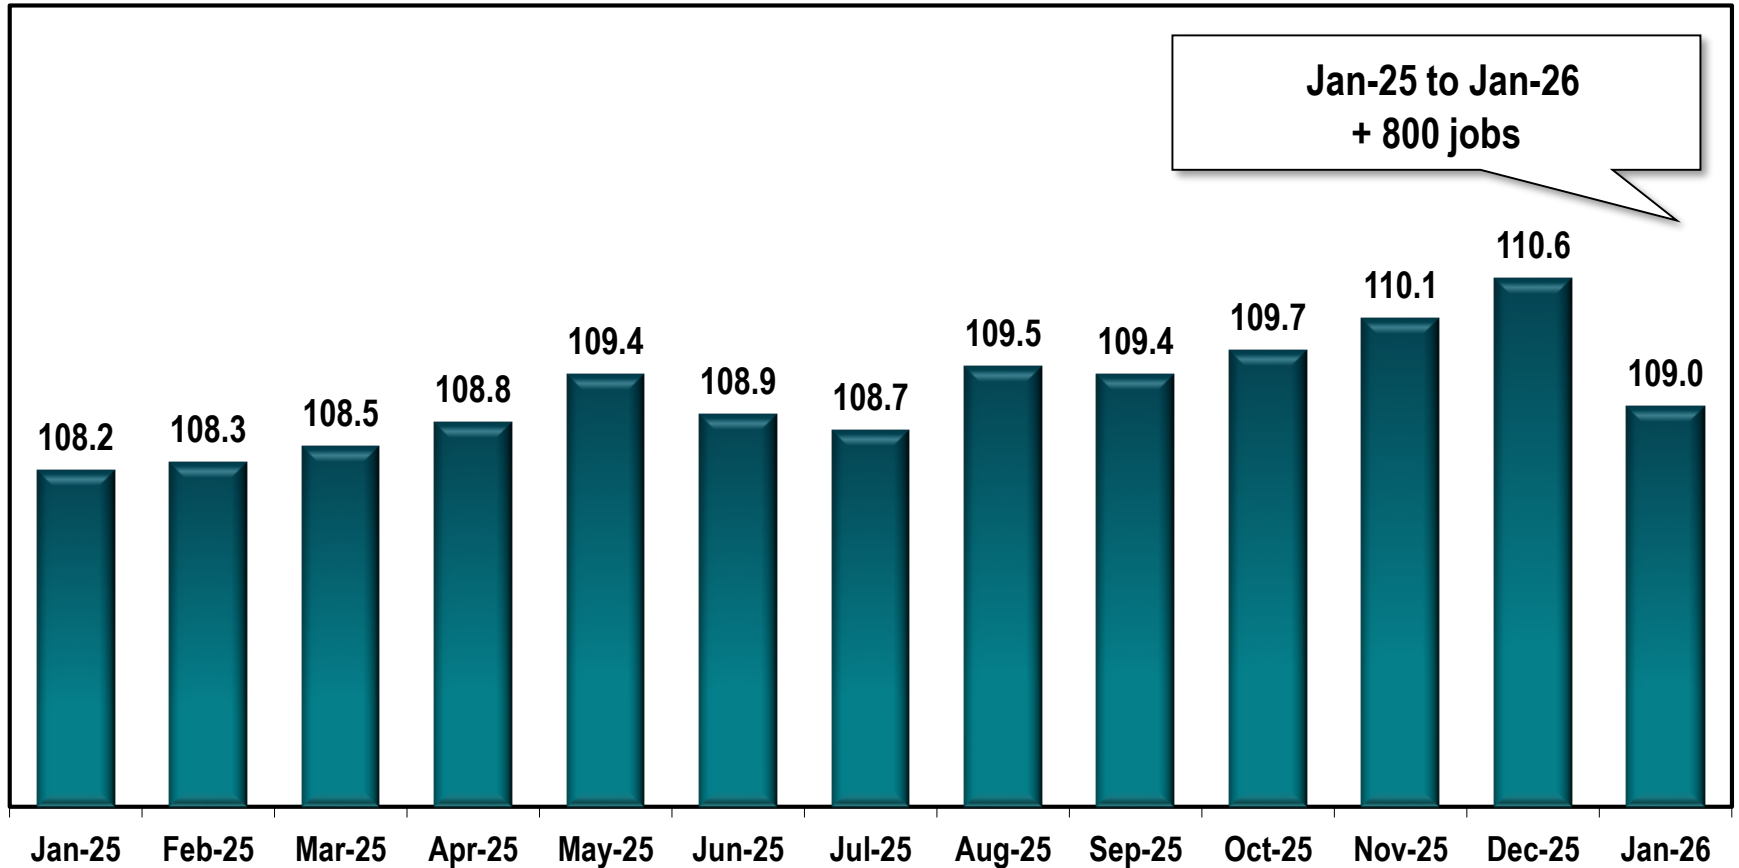

Gainesville MSA Employment

(In Thousands)

Note: Gainesville MSA comprises Hall county.

Source: Georgia Department of Labor - Bárbara Rivera Holmes, Commissioner