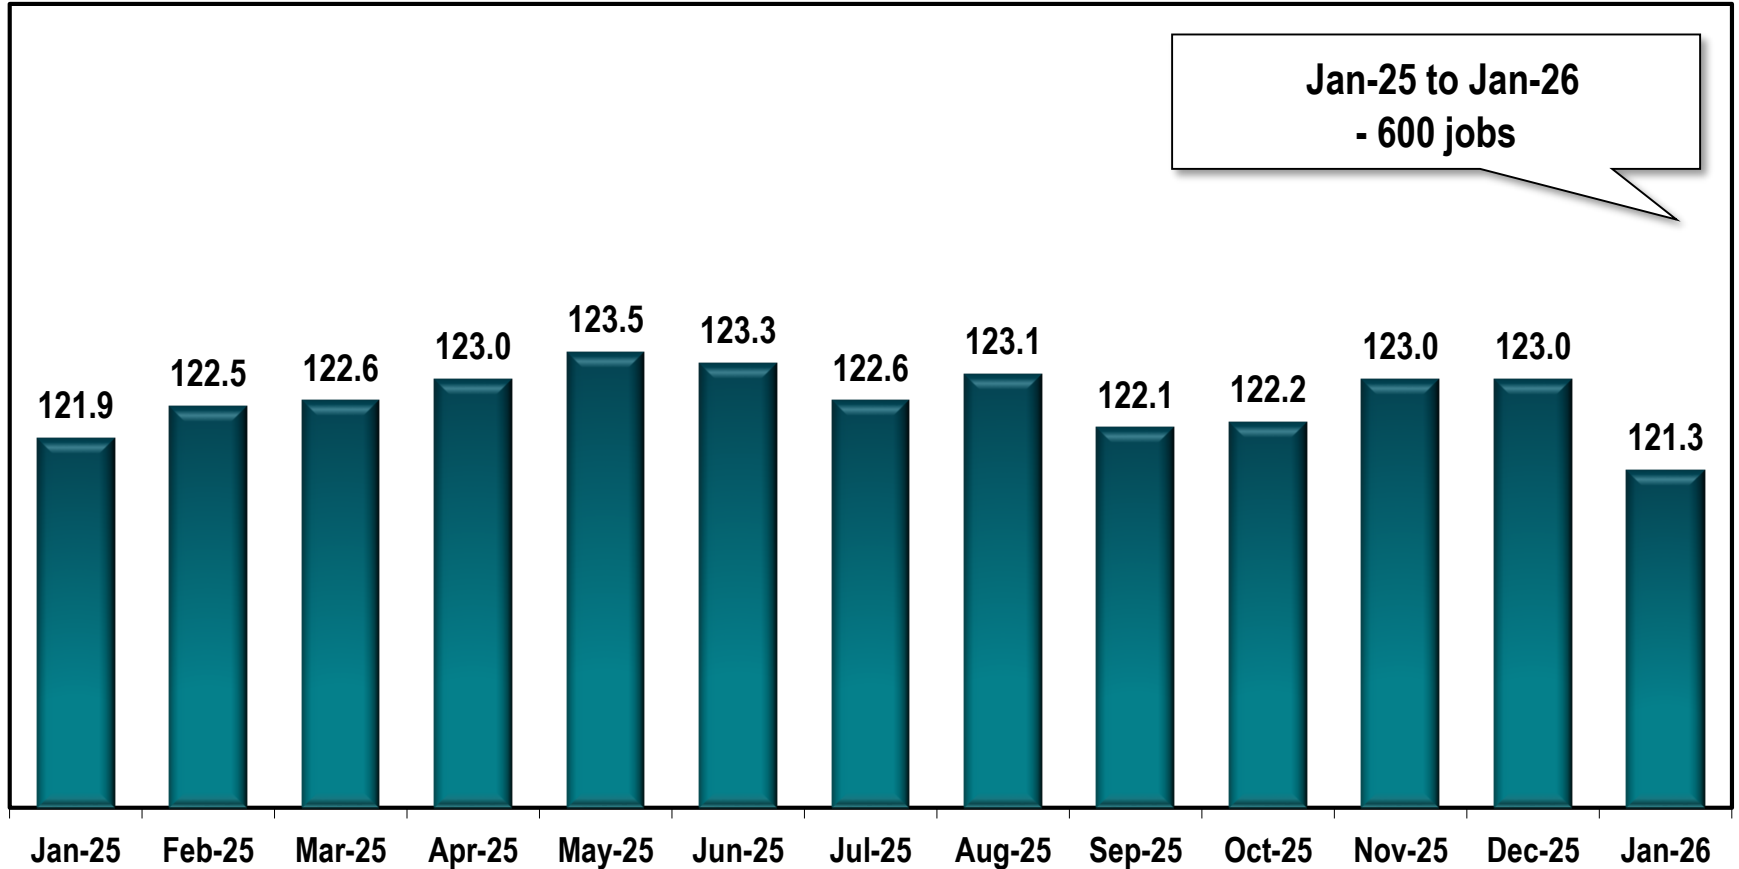

# Columbus MSA Employment

(In Thousands)

Note: Columbus MSA includes Chattahoochee, Harris, Marion, Muscogee, Stewart and Talbot and Russell (Alabama) counties.

Source: Georgia Department of Labor - Bárbara Rivera Holmes, Commissioner