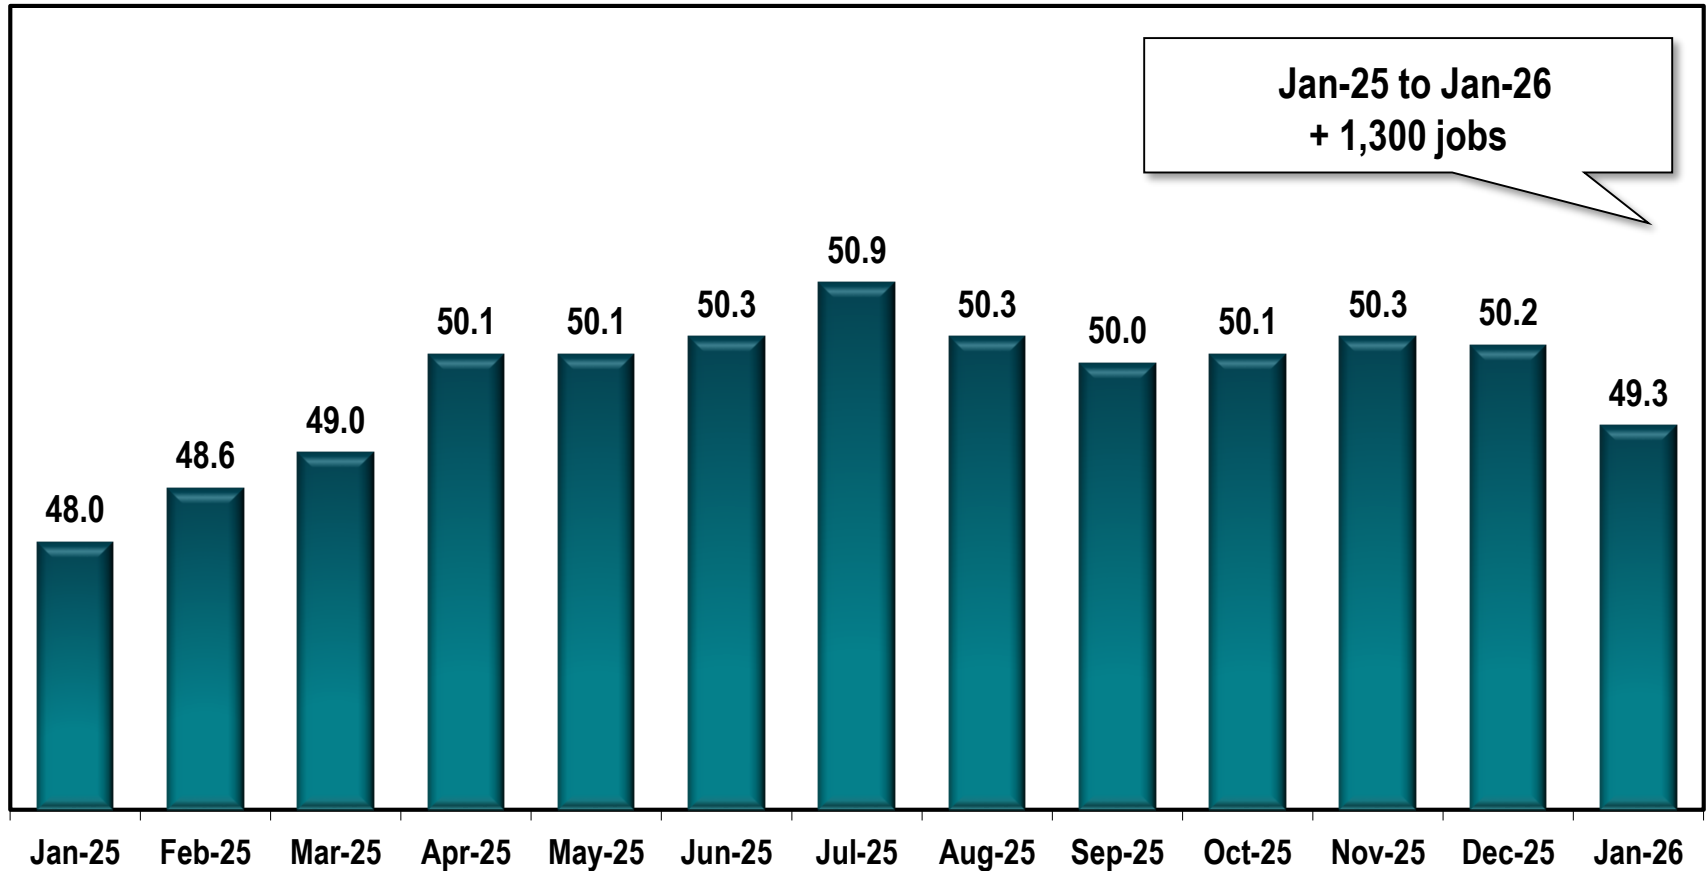

Brunswick- St. Simons MSA Employment

(In Thousands)

Note: Brunswick MSA includes Brantley, Glynn, and McIntosh counties.

Source: Georgia Department of Labor - Bárbara Rivera Holmes, Commissioner