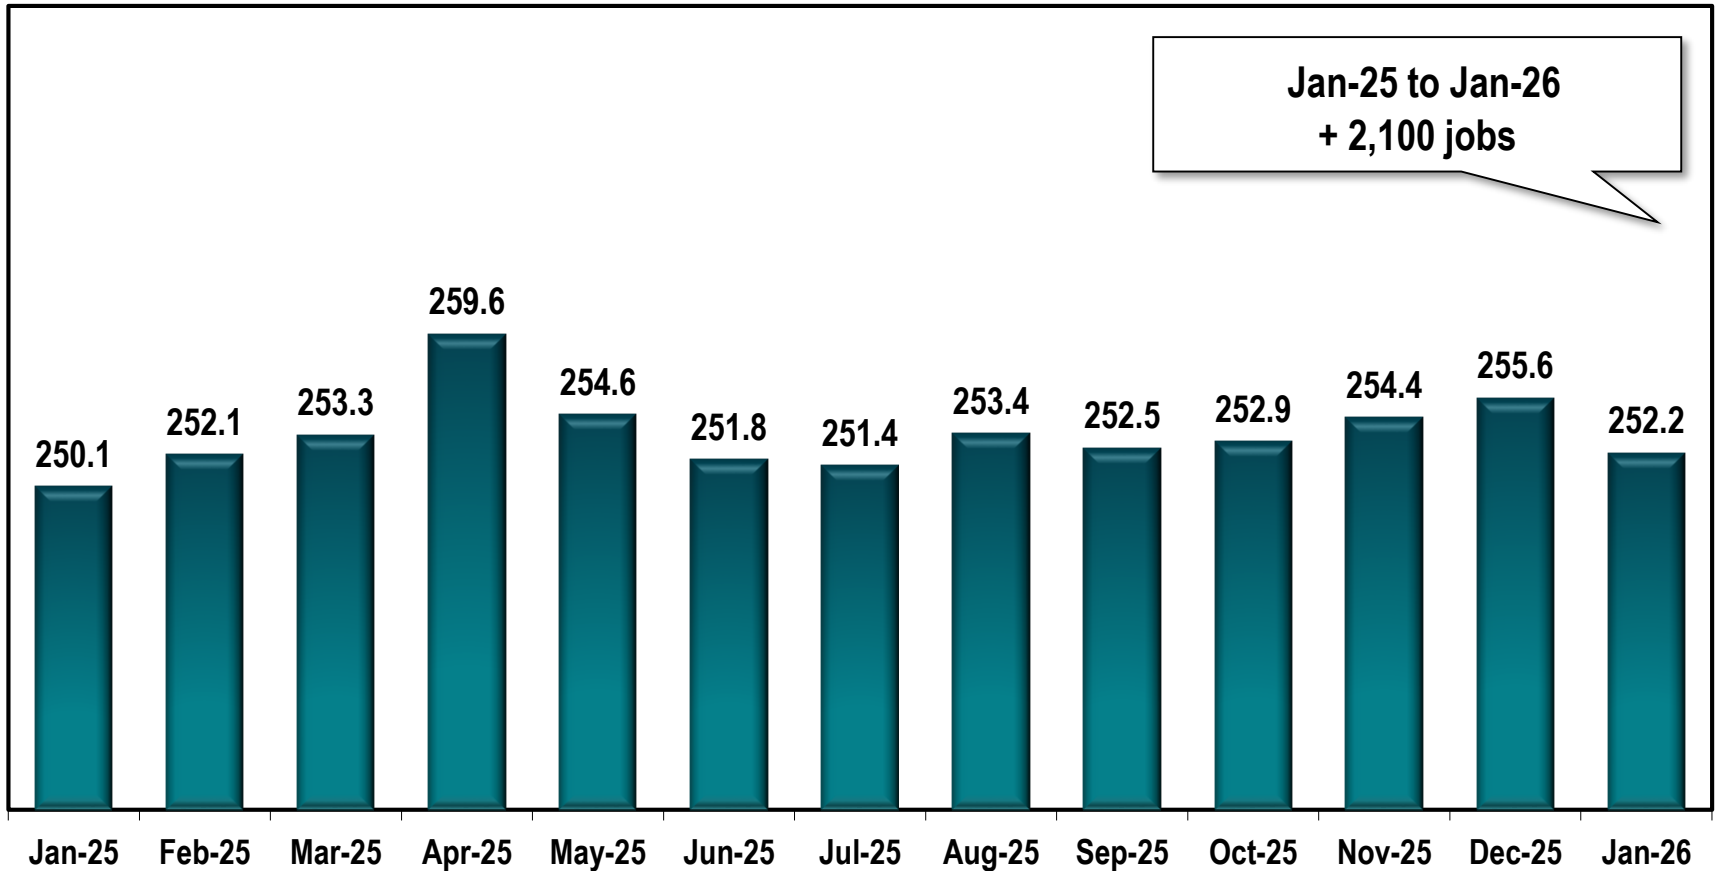

Augusta-Richmond MSA Employment

(In Thousands)

Note: Augusta-Richmond County MSA includes Burke, Columbia, Lincoln, McDuffie and Richmond and Aiken and Edgefield (South Carolina) counties

Source: Georgia Department of Labor - Bárbara Rivera Holmes, Commissioner