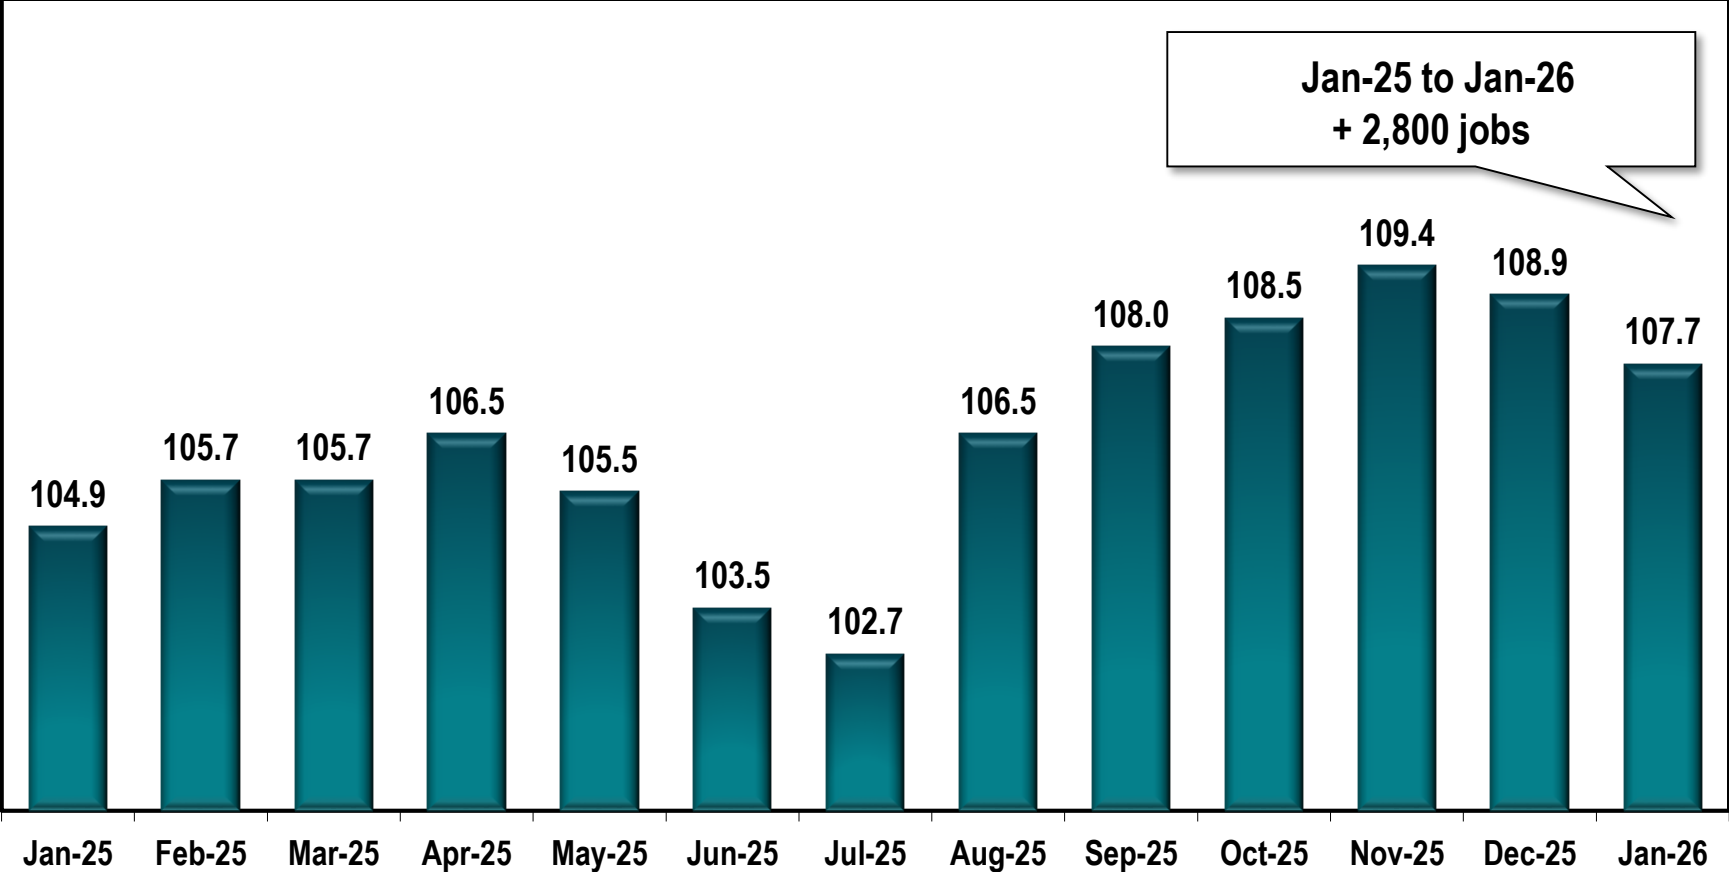

Athens-Clarke MSA Employment

(In Thousands)

Note: Athens-Clarke County MSA includes Clarke, Madison, Oconee and Oglethorpe counties.

Source: Georgia Department of Labor - Bárbara Rivera Holmes, Commissioner