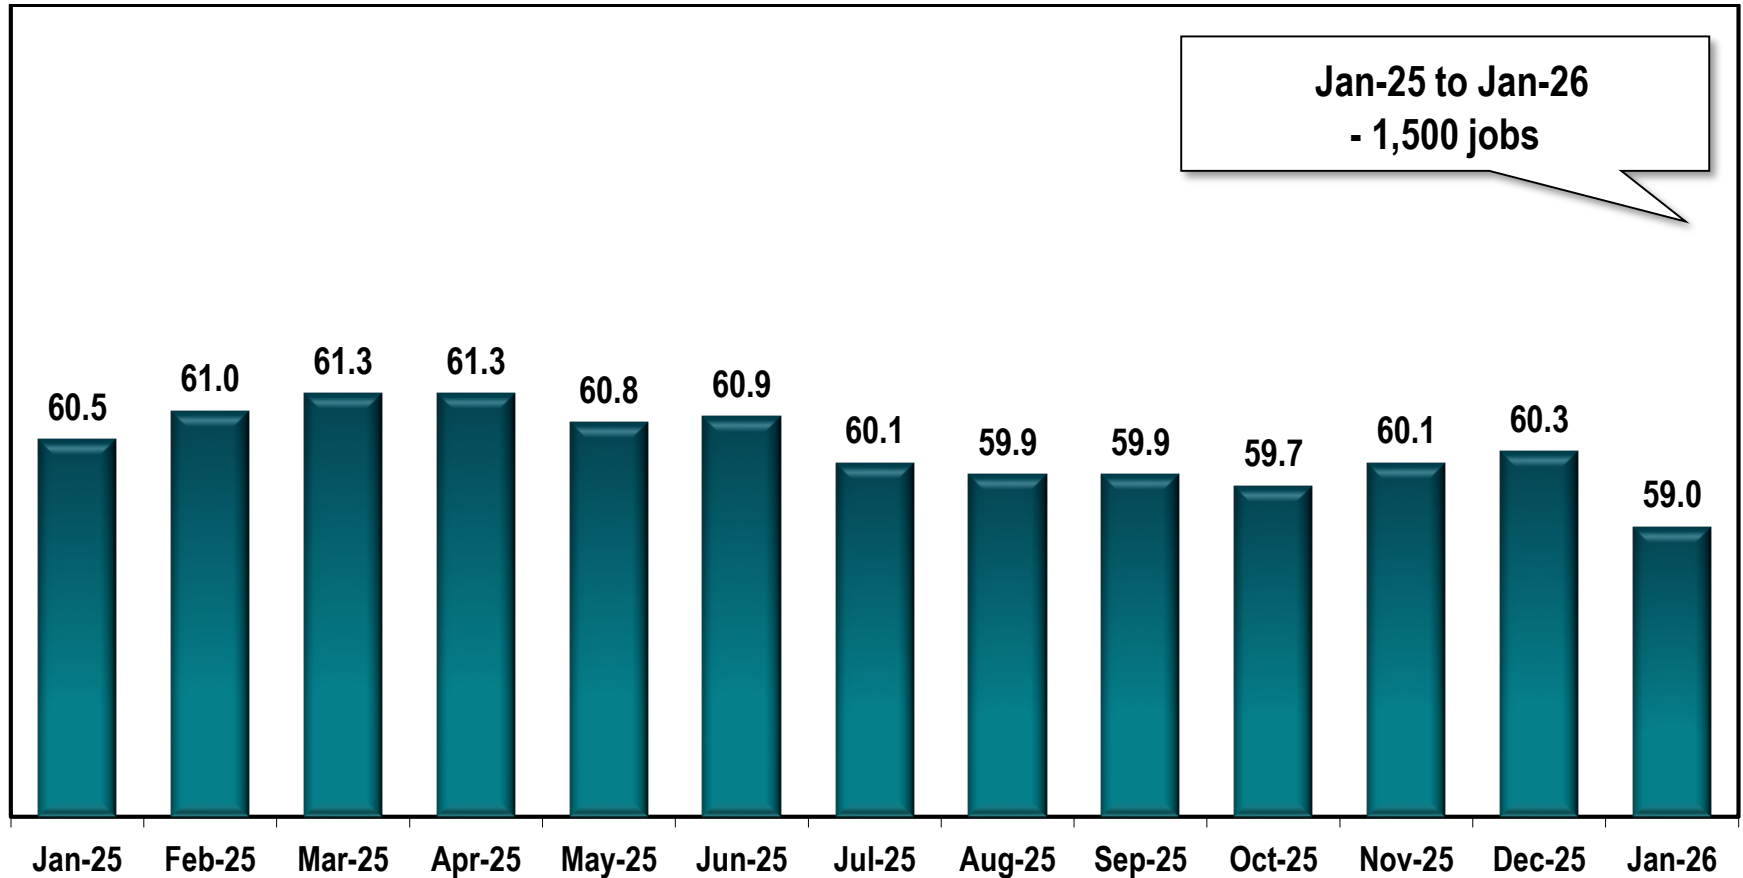

Albany MSA Employment (In Thousands)

Note: Albany MSA includes Dougherty, Lee, Terrell and Worth counties.

Source: Georgia Department of Labor - Bárbara Rivera Holmes, Commissioner