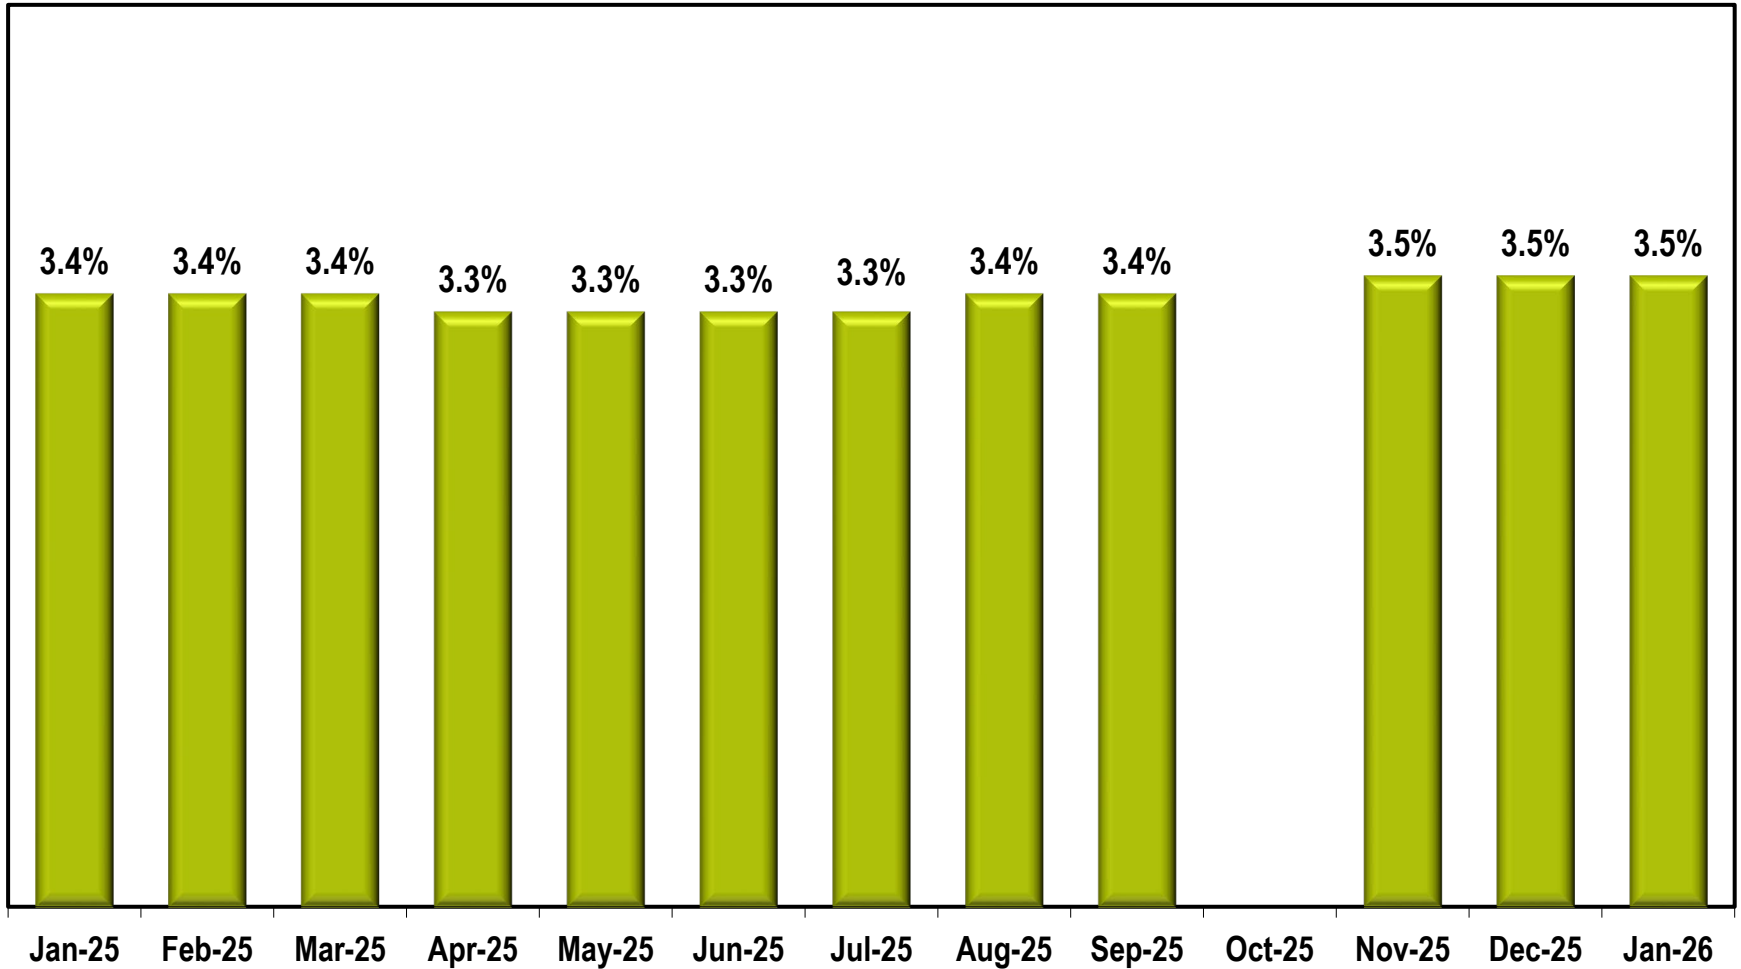

Georgia Unemployment Rate

(Seasonally Adjusted)

Note: Due to lapse in appropriations, October 2025 data is missing.

Source: Georgia Department of Labor – Bárbara Rivera Holmes, Commissioner