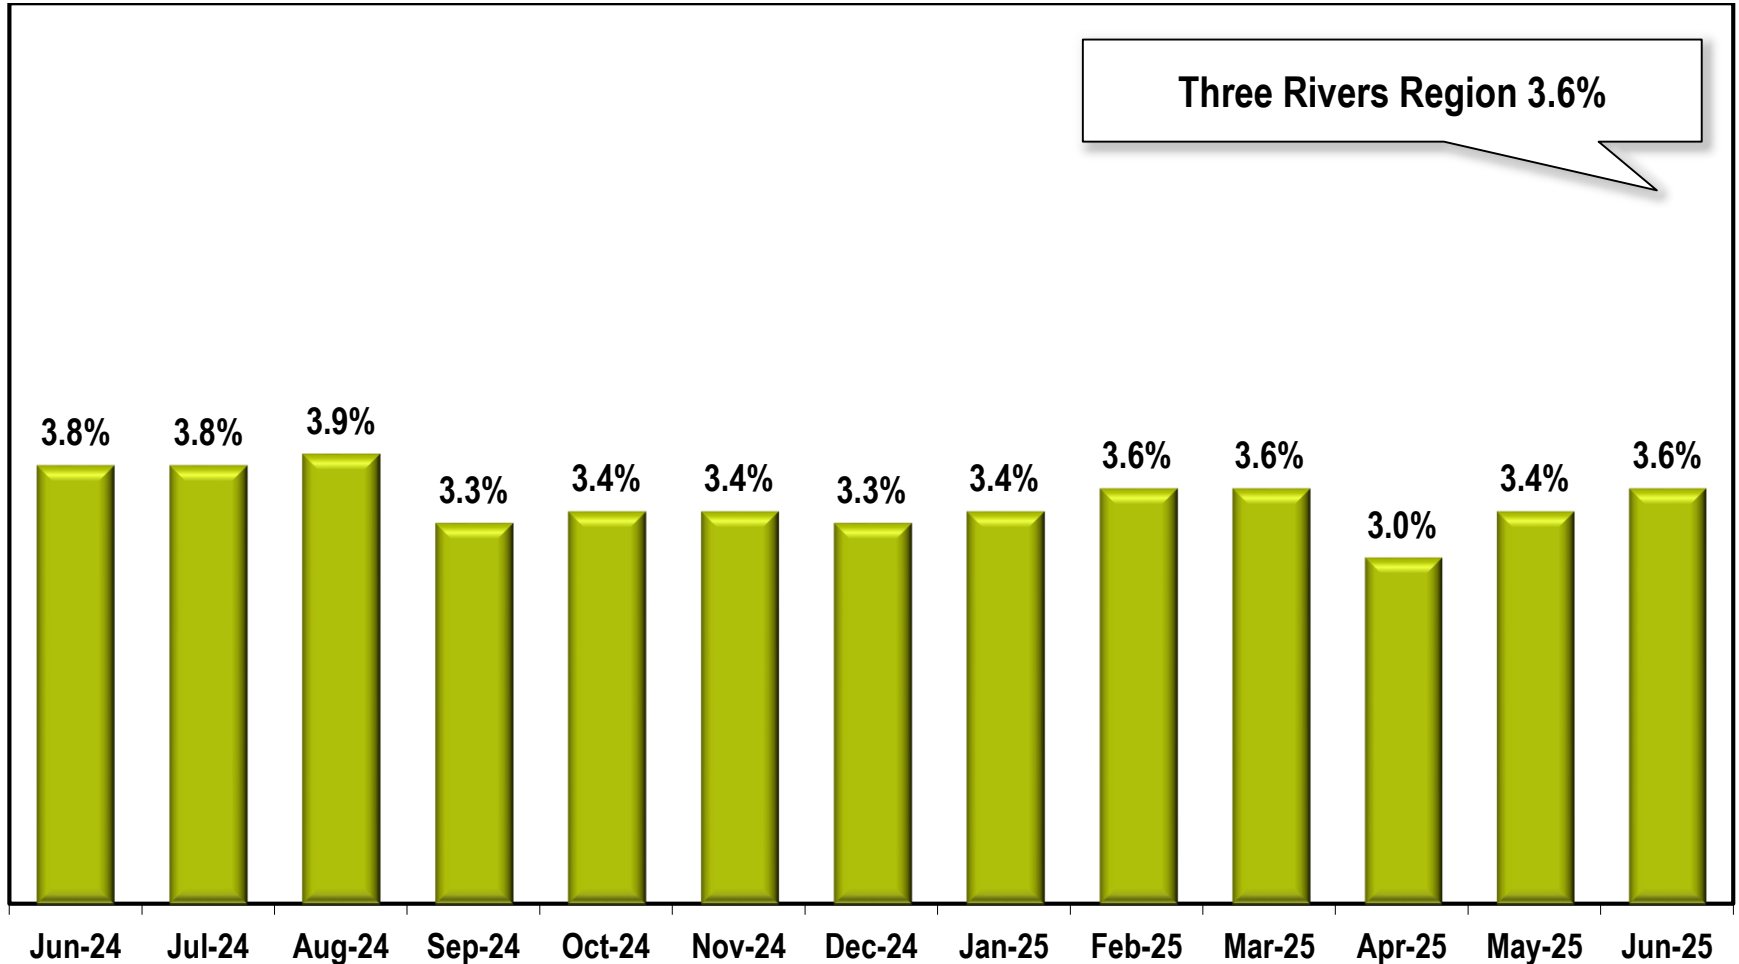

Three Rivers Region Unemployment Rate (Not Seasonally Adjusted)

Note: Three Rivers Region includes Butts, Carroll, Coweta, Heard, Lamar, Meriwether, Pike, Spalding, Troup, and Upson counties.

Source: Georgia Department of Labor – Bárbara Rivera Holmes, Commissioner