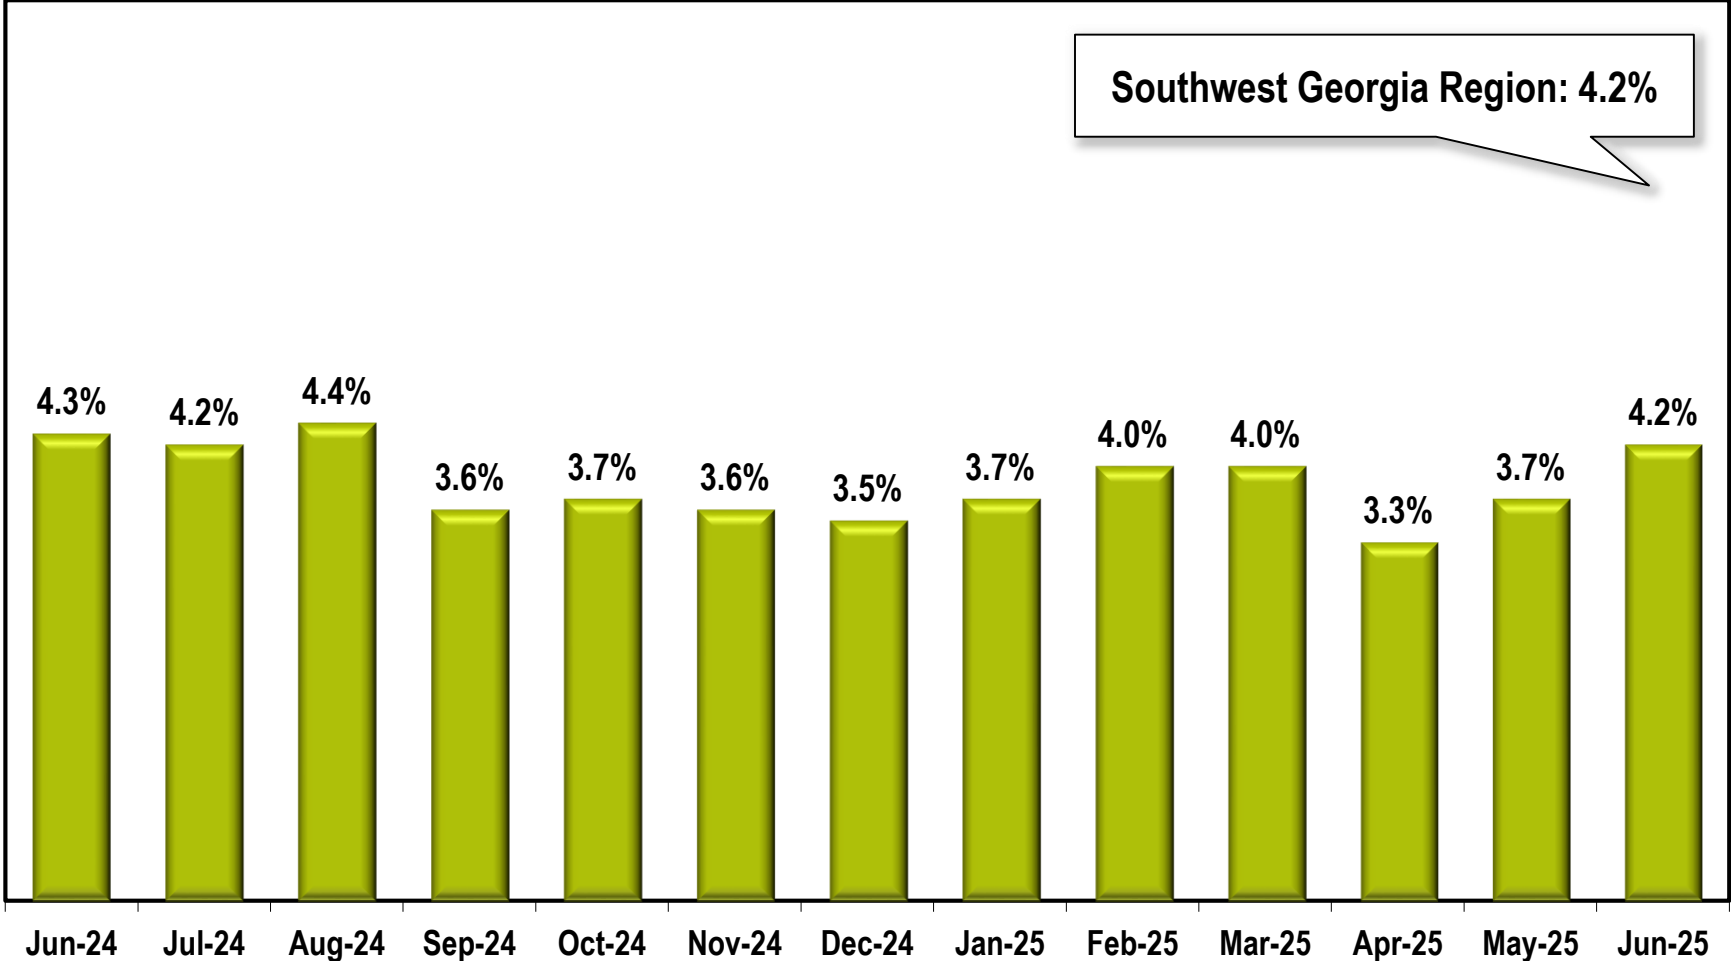

# Southwest Georgia Region Unemployment Rate

(Not Seasonally Adjusted)

Note: Southwest Georgia Region includes Baker, Calhoun, Colquitt, Decatur, Dougherty, Early, Grady, Lee, Miller, Mitchell, Seminole, Terrell, Thomas, and Worth counties.