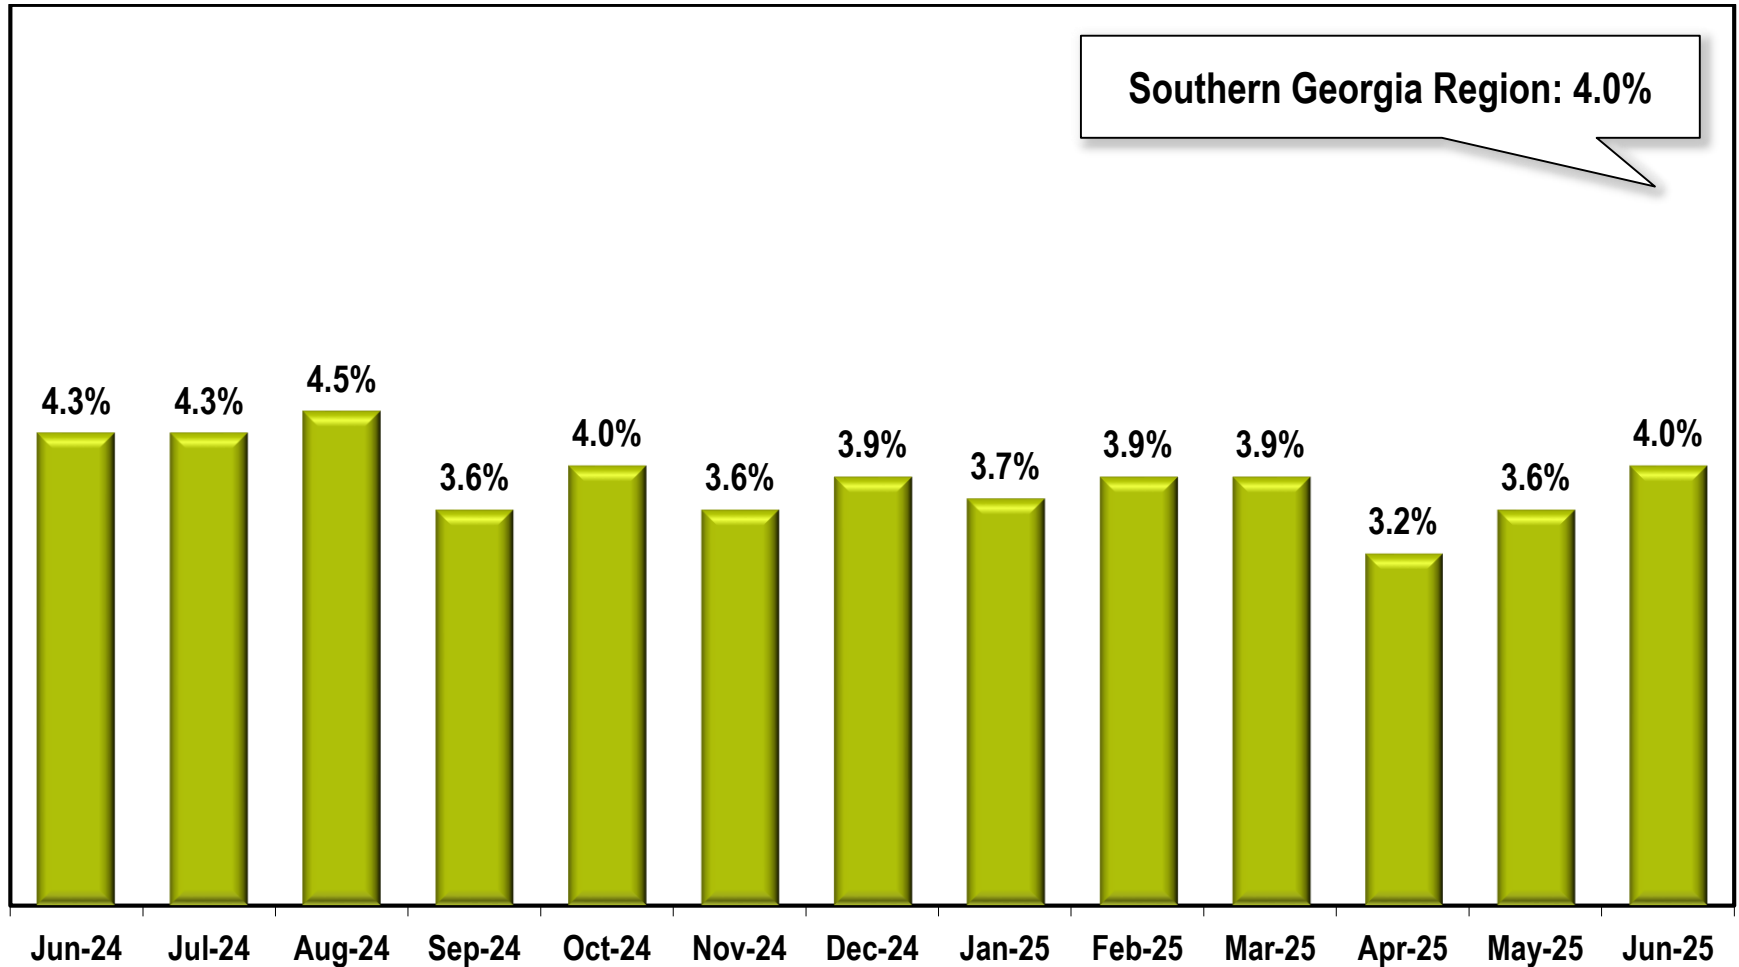

Southern Georgia Region Unemployment Rate

(Not Seasonally Adjusted)

Note: Southern Georgia Region includes Atkinson, Bacon, Ben Hill, Berrien, Brantley, Brooks, Charlton, Clinch, Coffee, Cook, Echols, Irwin, Lanier, Lowndes, Pierce, Tift, Turner, and Ware counties.